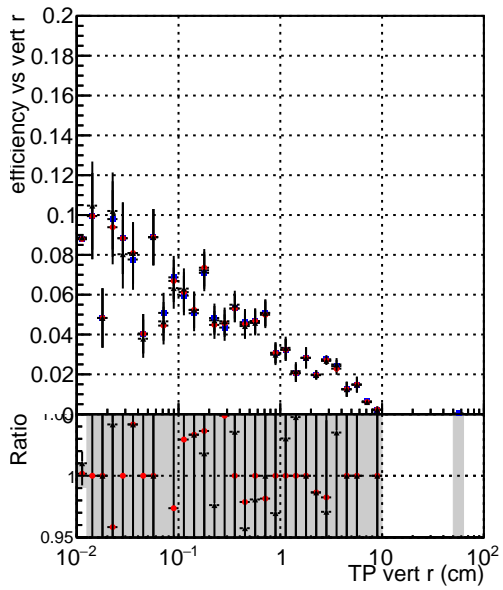

Efficiency vs vertos**fake+duplicates vs vert r****Efficiency**

- DQM_mkFit_TTbarPU50_extractedGeoms_rescaleError100
- DQM_mkFit_TTbarPU50_extractedGeoms_rescaleError100_pTCutOverlap0p0
- DQM_mkFit_TTbarPU50_extractedGeoms_rescaleError100_pTCutOverlap0p0_dynamicChi2CutOverlap

**Efficiency vs. sim PV z****fake+duplicates vs Sim. PV z**