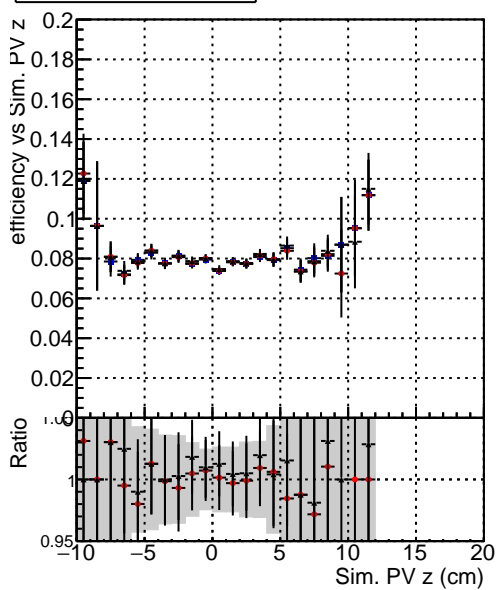

Efficiency vs vertos**fake+duplicates vs vert r****Efficiency**

- DQM_mkFit_TTbarPU50_extractedGeoms_rescaleError100
- DQM_mkFit_TTbarPU50_extractedGeoms_rescaleError100_pTCutOverlap0p0
- DQM_mkFit_TTbarPU50_extractedGeoms_rescaleError100_pTCutOverlap0p0_dynamicChi2CutOverlap

**Efficiency vs. sim PV z****fake+duplicates vs Sim. PV z**