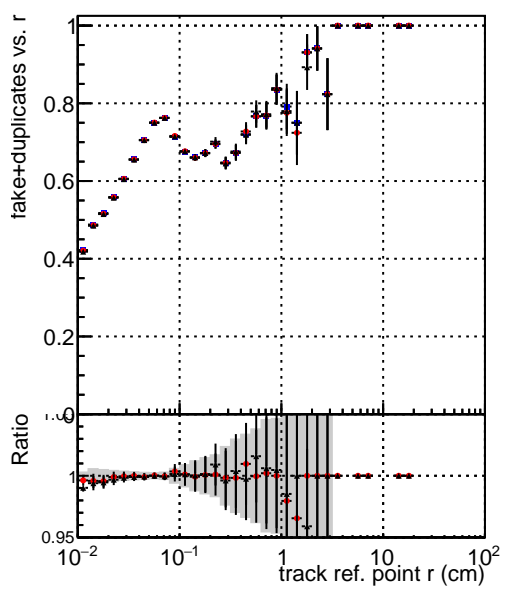

Efficiency vs vertos**fake+duplicates vs vert r****Efficiency**

- DQM_mkFit_TTbarPU50_extractedGeoms_rescaleError100
- DQM_mkFit_TTbarPU50_extractedGeoms_rescaleError100_pTCutOverlap0p0
- DQM_mkFit_TTbarPU50_extractedGeoms_rescaleError100_pTCutOverlap0p0_dynamicChi2CutOverlap

**Efficiency vs. sim PV z****fake+duplicates vs Sim. PV z**