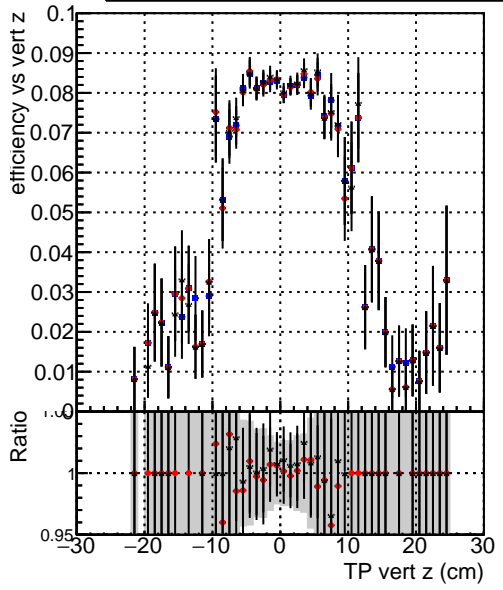

Efficiency vs vertos**fake+duplicates vs vert r****Efficiency**

- DQM_mkFit_TTbarPU50_extractedGeoms_rescaleError100
- DQM_mkFit_TTbarPU50_extractedGeoms_rescaleError100_pTCutOverlap0p0
- DQM_mkFit_TTbarPU50_extractedGeoms_rescaleError100_pTCutOverlap0p0_dynamicChi2CutOverlap

**Efficiency vs. sim PV z****fake+duplicates vs Sim. PV z**