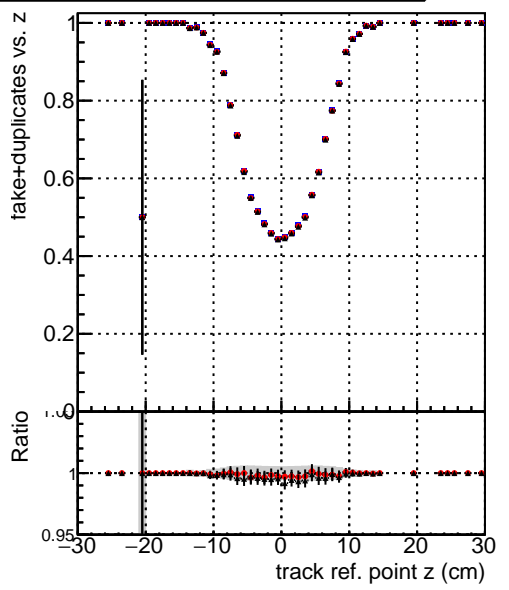

Efficiency vs vertos**fake+duplicates vs vert r****Efficiency**

- DQM_mkFit_TTbarPU50_extractedGeoms_rescaleError100
- DQM_mkFit_TTbarPU50_extractedGeoms_rescaleError100_pTCutOverlap0p0
- DQM_mkFit_TTbarPU50_extractedGeoms_rescaleError100_pTCutOverlap0p0_dynamicChi2CutOverlap

**Efficiency vs. sim PV z****fake+duplicates vs Sim. PV z**