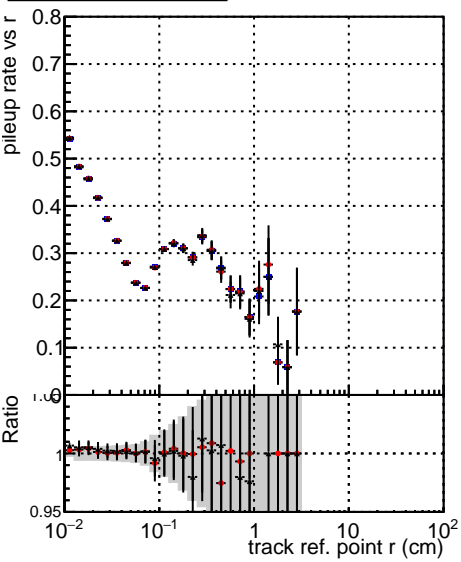

Fake rate vs vertpos**Duplicates Rate vs vertpos****Pileup rate vs vertpos**

— ● DQM_mkFit_TTbarPU50_extractedGeoms_rescaleError100
— ● DQM_mkFit_TTbarPU50_extractedGeoms_rescaleError100_pTCutOverlap0p0
— ● DQM_mkFit_TTbarPU50_extractedGeoms_rescaleError100_dynamicChi2CutOverlap

Fake rate vs v**Fake rate vs. sim PV z****Duplicates Rate vs sim PV z****Pileup rate vs. sim PV z**