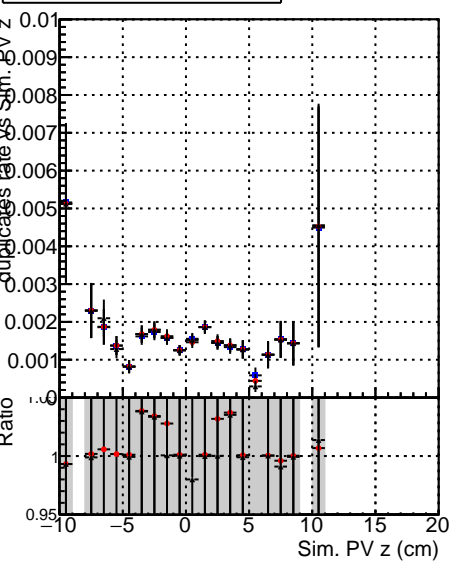

Fake rate vs vertpos**Duplicates Rate vs vertpos****Pileup rate vs vertpos**

— ● DQM_mkFit_TTbarPU50_extractedGeoms_rescaleError100
— ● DQM_mkFit_TTbarPU50_extractedGeoms_rescaleError100_pTCutOverlap0p0
— ● DQM_mkFit_TTbarPU50_extractedGeoms_rescaleError100_dynamicChi2CutOverlap

Fake rate vs v**Fake rate vs. sim PV z****Duplicates Rate vs sim PV z****Pileup rate vs. sim PV z**