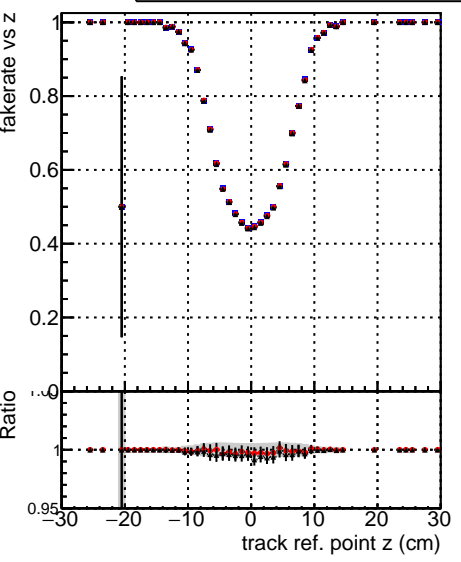

Fake rate vs vertpos**Duplicates Rate vs vertpos****Pileup rate vs vertpos**

— ● DQM_mkFit_TTbarPU50_extractedGeoms_rescaleError100
— ● DQM_mkFit_TTbarPU50_extractedGeoms_rescaleError100_pTCutOverlap0p0
— ● DQM_mkFit_TTbarPU50_extractedGeoms_rescaleError100_dynamicChi2CutOverlap

Fake rate vs v**Fake rate vs. sim PV z****Duplicates Rate vs sim PV z****Pileup rate vs. sim PV z**