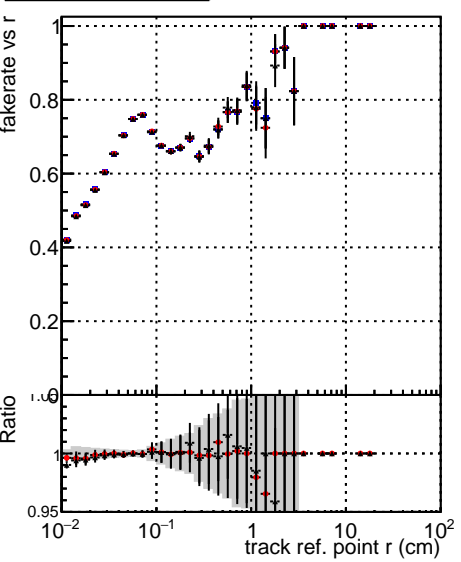

Fake rate vs vertpos**Duplicates Rate vs vertpos****Pileup rate vs vertpos**

— ● DQM_mkFit_TTbarPU50_extractedGeoms_rescaleError100
— ● DQM_mkFit_TTbarPU50_extractedGeoms_rescaleError100_pTCutOverlap0p0
— ● DQM_mkFit_TTbarPU50_extractedGeoms_rescaleError100_dynamicChi2CutOverlap

Fake rate vs v**Fake rate vs. sim PV z****Duplicates Rate vs sim PV z****Pileup rate vs. sim PV z**