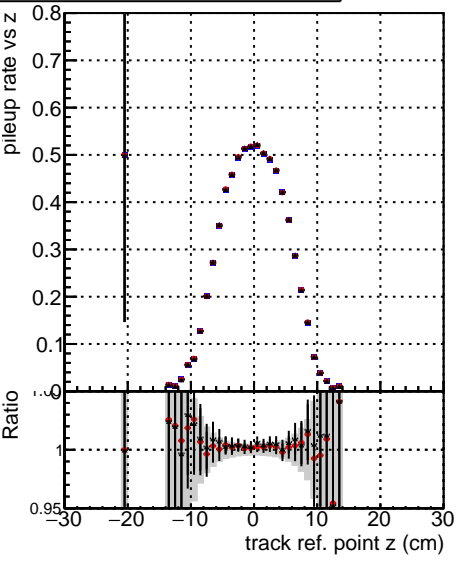

Fake rate vs vertpos**Duplicates Rate vs vertpos****Pileup rate vs vertpos**

— ● DQM_mkFit_TTbarPU50_extractedGeoms_rescaleError100
— ● DQM_mkFit_TTbarPU50_extractedGeoms_rescaleError100_pTCutOverlap0p0
— ● DQM_mkFit_TTbarPU50_extractedGeoms_rescaleError100_dynamicChi2CutOverlap

Fake rate vs v**Fake rate vs. sim PV z****Duplicates Rate vs sim PV z****Pileup rate vs. sim PV z**