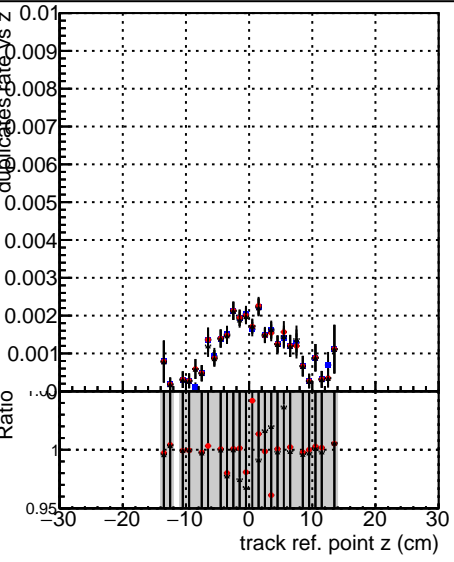

Fake rate vs vertpos**Duplicates Rate vs vertpos****Pileup rate vs vertpos**

— ● DQM_mkFit_TTbarPU50_extractedGeoms_rescaleError100
— ● DQM_mkFit_TTbarPU50_extractedGeoms_rescaleError100_pTCutOverlap0p0
— ● DQM_mkFit_TTbarPU50_extractedGeoms_rescaleError100_dynamicChi2CutOverlap

Fake rate vs v**Fake rate vs. sim PV z****Duplicates Rate vs sim PV z****Pileup rate vs. sim PV z**