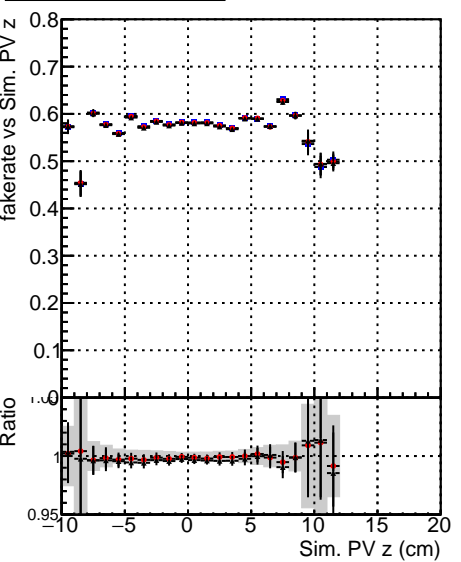

Fake rate vs vertpos**Duplicates Rate vs vertpos****Pileup rate vs vertpos**

— ● DQM_mkFit_TTbarPU50_extractedGeoms_rescaleError100
— ● DQM_mkFit_TTbarPU50_extractedGeoms_rescaleError100_pTCutOverlap0p0
— ● DQM_mkFit_TTbarPU50_extractedGeoms_rescaleError100_dynamicChi2CutOverlap

Fake rate vs v**Fake rate vs. sim PV z****Duplicates Rate vs sim PV z****Pileup rate vs. sim PV z**