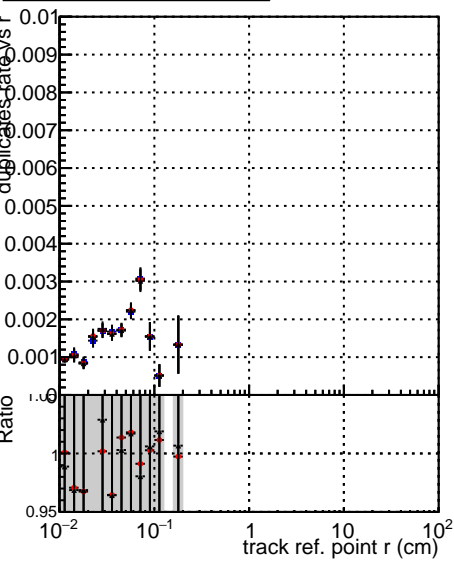

Fake rate vs vertpos**Duplicates Rate vs vertpos****Pileup rate vs vertpos**

— ● DQM_mkFit_TTbarPU50_extractedGeoms_rescaleError100
— ● DQM_mkFit_TTbarPU50_extractedGeoms_rescaleError100_pTCutOverlap0p0
— ● DQM_mkFit_TTbarPU50_extractedGeoms_rescaleError100_dynamicChi2CutOverlap

Fake rate vs v**Fake rate vs. sim PV z****Duplicates Rate vs sim PV z****Pileup rate vs. sim PV z**