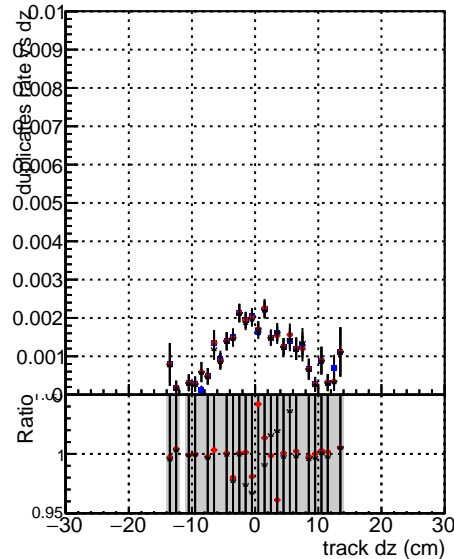

Duplicates Rate vs DZ