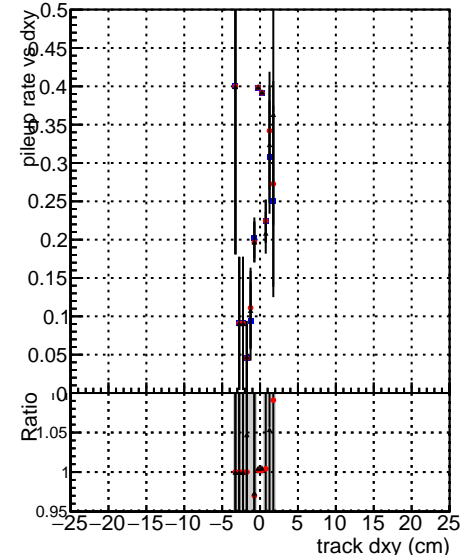

Fake rate vs dxy

Duplicates Rate vs Dxy

Pileup rate vs dxy

—•— DQM mkFit TTbar PU50 extracted Geoms\_rescale Error100  
—•— DQM mkFit TTbar PU50 extracted Geoms\_rescale Error100 BTCutOverlap0p0  
—•— DQM mkFit TTbar PU50 extracted Geoms\_rescale Error100 dynamicChi2CutOverlap