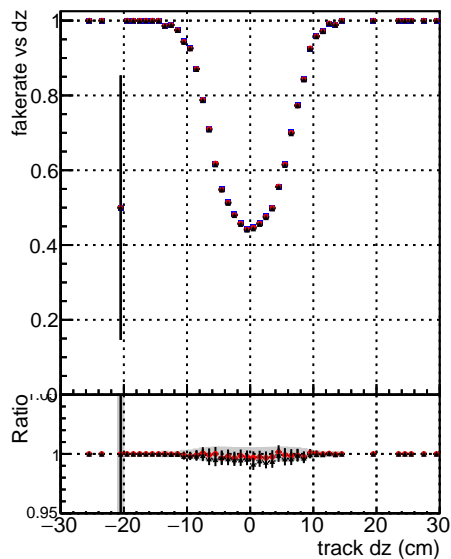

Fake rate vs dz