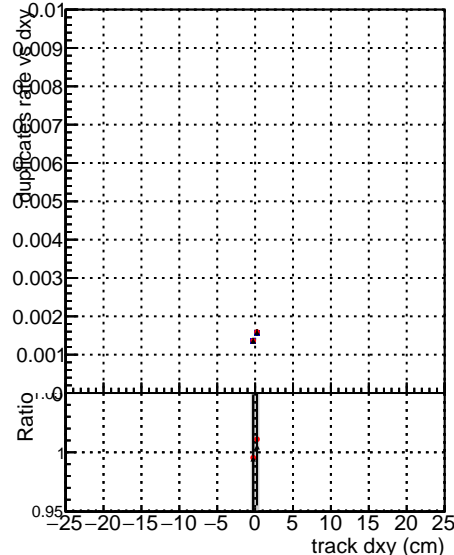

Fake rate vs dxy

Duplicates Rate vs Dxy

Pileup rate vs dxy

—•— DQM mkFit TTbar PU50 extracted Geoms\_rescale Error100  
—•— DQM mkFit TTbar PU50 extracted Geoms\_rescale Error100 BTCutOverlap0p0  
—•— DQM mkFit TTbar PU50 extracted Geoms\_rescale Error100 dynamicChi2CutOverlap