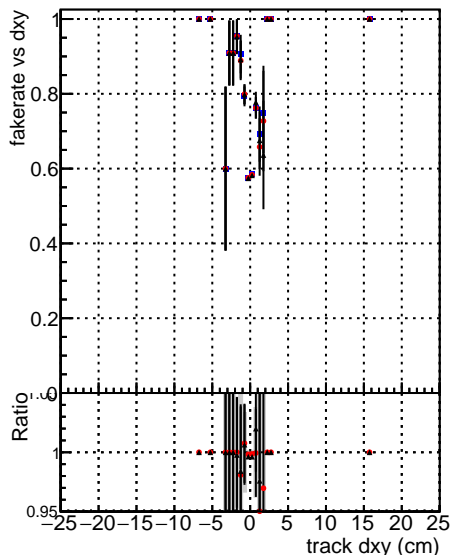

Fake rate vs dxy

Duplicates Rate vs Dxy

Pileup rate vs dxy

—•— DQM mkFit TTbar PU50 extracted Geoms\_rescale Error100  
—•— DQM mkFit TTbar PU50 extracted Geoms\_rescale Error100 BTCutOverlap0p0  
—•— DQM mkFit TTbar PU50 extracted Geoms\_rescale Error100 dynamicChi2CutOverlap

Fake rate vs dz

Duplicates Rate vs DZ

Pileup rate vs dz