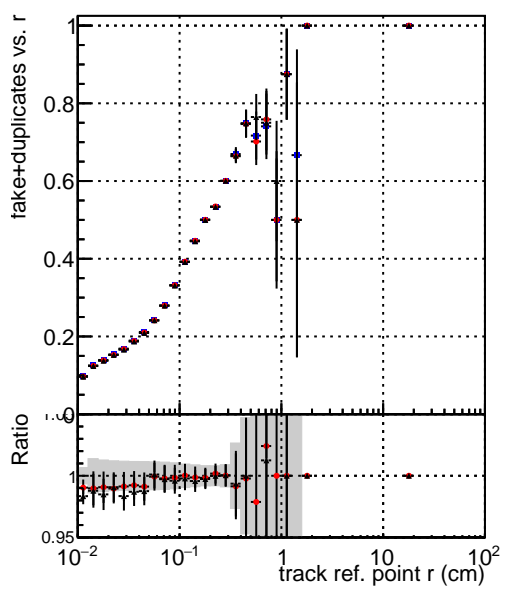

Efficiency vs vertpos**fake+duplicates vs vert r****Efficiency**

- DQM_mkFit_TTbarPU50_extractedGeoms_rescaleError100
- DQM_mkFit_TTbarPU50_extractedGeoms_rescaleError100_pTCutOverlap0p0
- DQM_mkFit_TTbarPU50_extractedGeoms_rescaleError100_pTCutOverlap0p0_dynamicChi2CutOverlap

**Efficiency vs. sim PV z****fake+duplicates vs Sim. PV z**