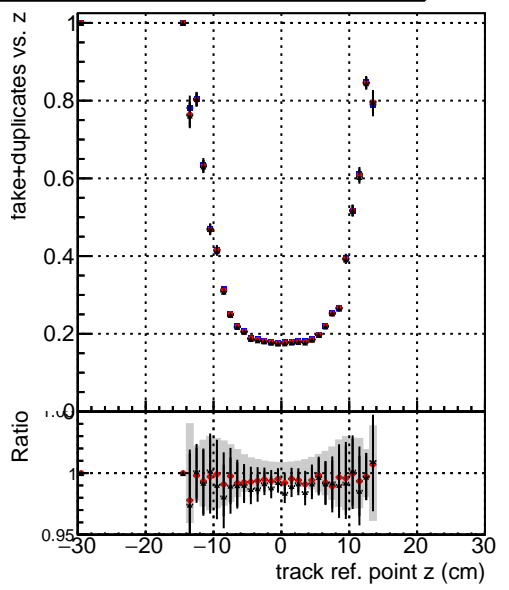

Efficiency vs vertpos**fake+duplicates vs vert r****Efficiency**

- DQM_mkFit_TTbarPU50_extractedGeoms_rescaleError100
- DQM_mkFit_TTbarPU50_extractedGeoms_rescaleError100_pTCutOverlap0p0
- DQM_mkFit_TTbarPU50_extractedGeoms_rescaleError100_pTCutOverlap0p0_dynamicChi2CutOverlap

**Efficiency vs. sim PV z****fake+duplicates vs Sim. PV z**