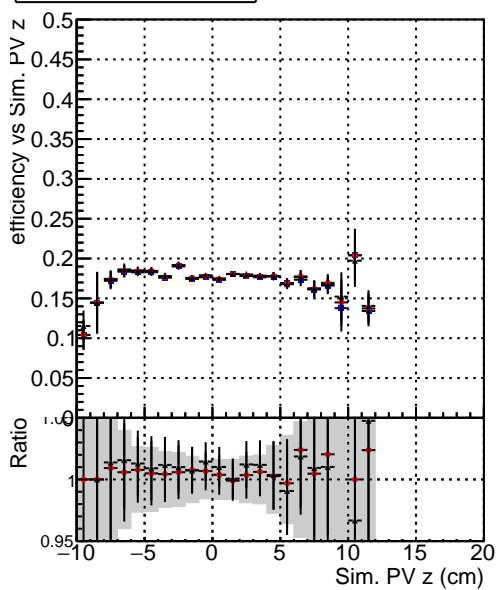

Efficiency vs vertpos**fake+duplicates vs vert r****Efficiency**

- DQM_mkFit_TTbarPU50_extractedGeoms_rescaleError100
- DQM_mkFit_TTbarPU50_extractedGeoms_rescaleError100_pTCutOverlap0p0
- DQM_mkFit_TTbarPU50_extractedGeoms_rescaleError100_pTCutOverlap0p0_dynamicChi2CutOverlap

**Efficiency vs. sim PV z****fake+duplicates vs Sim. PV z**