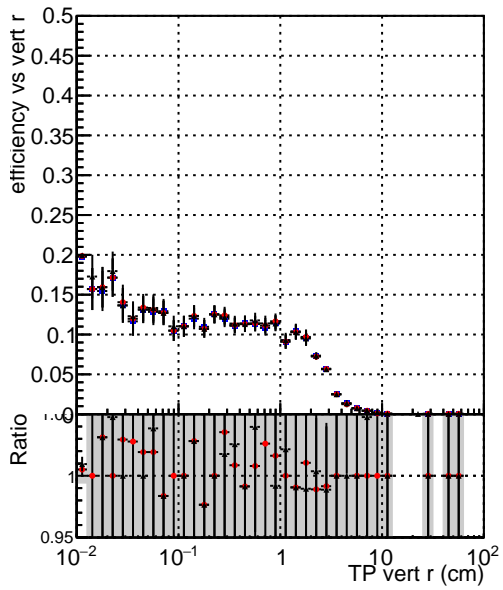

Efficiency vs vertpos**fake+duplicates vs vert r****Efficiency**

- DQM_mkFit_TTbarPU50_extractedGeoms_rescaleError100
- DQM_mkFit_TTbarPU50_extractedGeoms_rescaleError100_pTCutOverlap0p0
- DQM_mkFit_TTbarPU50_extractedGeoms_rescaleError100_pTCutOverlap0p0_dynamicChi2CutOverlap

**Efficiency vs. sim PV z****fake+duplicates vs Sim. PV z**