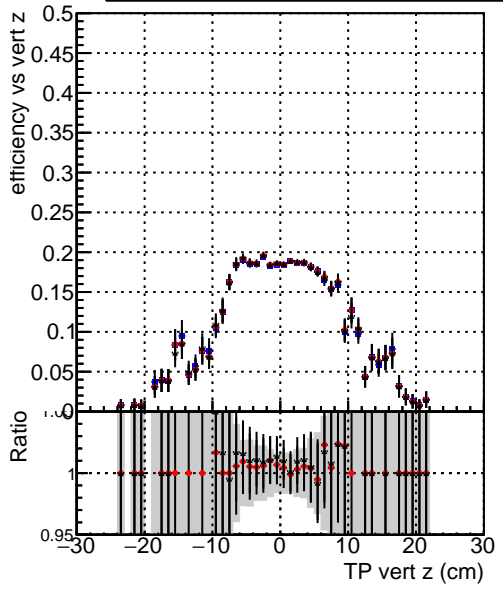

Efficiency vs vertpos**fake+duplicates vs vert r****Efficiency**

- DQM_mkFit_TTbarPU50_extractedGeoms_rescaleError100
- DQM_mkFit_TTbarPU50_extractedGeoms_rescaleError100_pTCutOverlap0p0
- DQM_mkFit_TTbarPU50_extractedGeoms_rescaleError100_pTCutOverlap0p0_dynamicChi2CutOverlap

**Efficiency vs. sim PV z****fake+duplicates vs Sim. PV z**