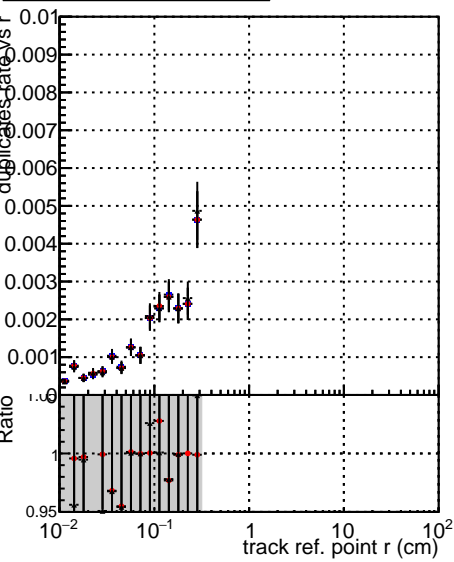

Fake rate vs vertpos**Duplicates Rate vs vertpos****Pileup rate vs vertpos**

Legend for all plots:

- Blue line with circles: DQM_mkFit_TTbarPU50_extractedGeoms_rescaleError100
- Red line with squares: DQM_mkFit_TTbarPU50_extractedGeoms_rescaleError100_pTCutOverlap0p0
- Black line with triangles: DQM_mkFit_TTbarPU50_extractedGeoms_rescaleError100_dynamicChi2CutOverlap

Fake rate vs v**Duplicates Rate vs v****Pileup rate vs v****Fake rate vs. sim PV z****Duplicates Rate vs sim PV z****Pileup rate vs. sim PV z**