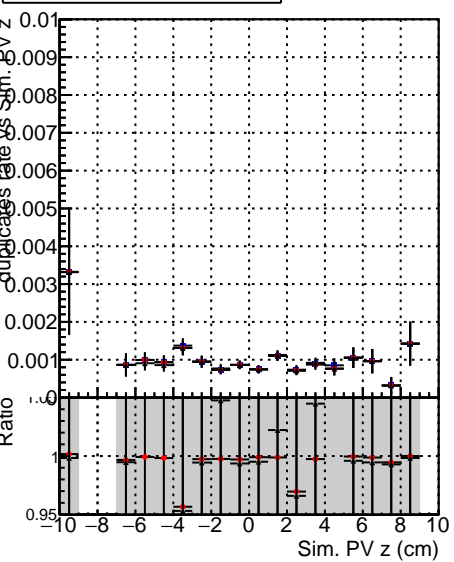

Fake rate vs vertpos**Duplicates Rate vs vertpos****Pileup rate vs vertpos**

Legend for all plots:

- Blue line with circles: DQM_mkFit_TTbarPU50_extractedGeoms_rescaleError100
- Red line with squares: DQM_mkFit_TTbarPU50_extractedGeoms_rescaleError100_pTCutOverlap0p0
- Black line with triangles: DQM_mkFit_TTbarPU50_extractedGeoms_rescaleError100_dynamicChi2CutOverlap

Fake rate vs v**Duplicates Rate vs v****Pileup rate vs v****Fake rate vs. sim PV z****Duplicates Rate vs sim PV z****Pileup rate vs. sim PV z**