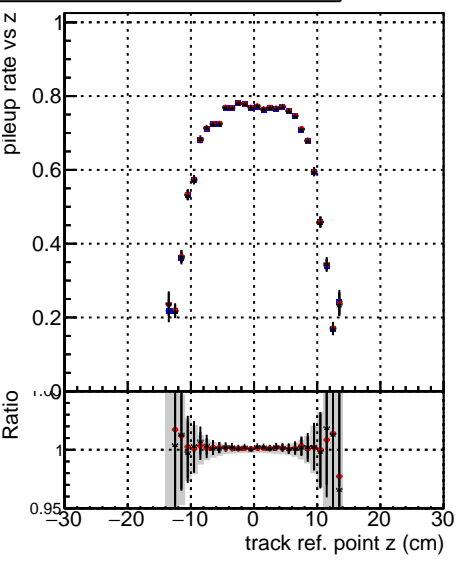

Fake rate vs vertpos**Duplicates Rate vs vertpos****Pileup rate vs vertpos**

Legend for all plots:

- Blue line with circles: DQM_mkFit_TTbarPU50_extractedGeoms_rescaleError100
- Red line with squares: DQM_mkFit_TTbarPU50_extractedGeoms_rescaleError100_pTCutOverlap0p0
- Black line with triangles: DQM_mkFit_TTbarPU50_extractedGeoms_rescaleError100_dynamicChi2CutOverlap

Fake rate vs v**Duplicates Rate vs v****Pileup rate vs v****Fake rate vs. sim PV z****Duplicates Rate vs sim PV z****Pileup rate vs. sim PV z**