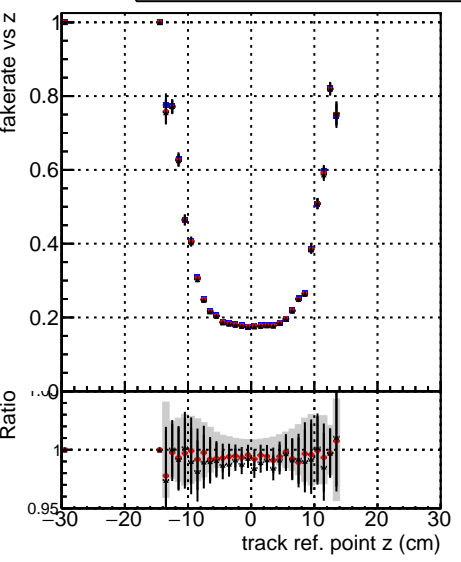

Fake rate vs vertpos**Duplicates Rate vs vertpos****Pileup rate vs vertpos**

Legend for all plots:

- Blue line with circles: DQM_mkFit_TTbarPU50_extractedGeoms_rescaleError100
- Red line with squares: DQM_mkFit_TTbarPU50_extractedGeoms_rescaleError100_pTCutOverlap0p0
- Black line with triangles: DQM_mkFit_TTbarPU50_extractedGeoms_rescaleError100_dynamicChi2CutOverlap

Fake rate vs v**Duplicates Rate vs v****Pileup rate vs v****Fake rate vs. sim PV z****Duplicates Rate vs sim PV z****Pileup rate vs. sim PV z**