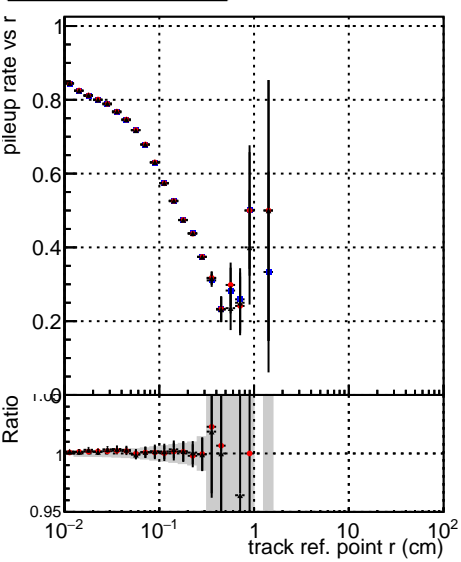

Fake rate vs vertpos**Duplicates Rate vs vertpos****Pileup rate vs vertpos**

Legend for all plots:

- Blue line with circles: DQM_mkFit_TTbarPU50_extractedGeoms_rescaleError100
- Red line with squares: DQM_mkFit_TTbarPU50_extractedGeoms_rescaleError100_pTCutOverlap0p0
- Black line with triangles: DQM_mkFit_TTbarPU50_extractedGeoms_rescaleError100_dynamicChi2CutOverlap

Fake rate vs v**Duplicates Rate vs v****Pileup rate vs v****Fake rate vs. sim PV z****Duplicates Rate vs sim PV z****Pileup rate vs. sim PV z**