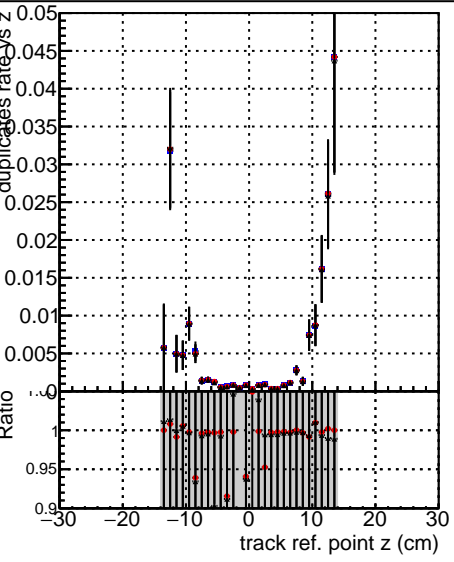

Fake rate vs vertpos**Duplicates Rate vs vertpos****Pileup rate vs vertpos**

Legend for all plots:

- Blue line with circles: DQM_mkFit_TTbarPU50_extractedGeoms_rescaleError100
- Red line with squares: DQM_mkFit_TTbarPU50_extractedGeoms_rescaleError100_pTCutOverlap0p0
- Black line with triangles: DQM_mkFit_TTbarPU50_extractedGeoms_rescaleError100_dynamicChi2CutOverlap

Fake rate vs v**Duplicates Rate vs v****Pileup rate vs v****Fake rate vs. sim PV z****Duplicates Rate vs sim PV z****Pileup rate vs. sim PV z**