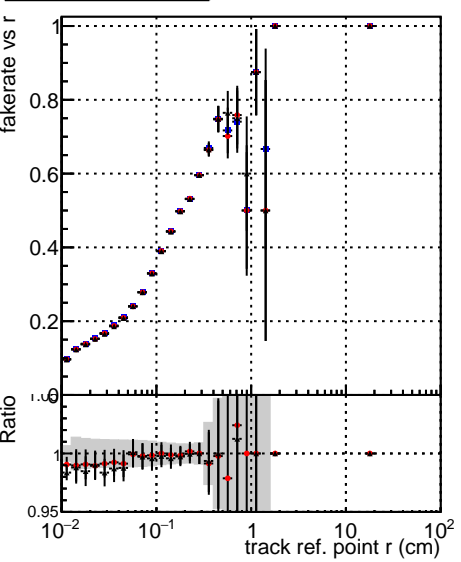

Fake rate vs vertpos**Duplicates Rate vs vertpos****Pileup rate vs vertpos**

Legend for all plots:

- Blue line with circles: DQM_mkFit_TTbarPU50_extractedGeoms_rescaleError100
- Red line with squares: DQM_mkFit_TTbarPU50_extractedGeoms_rescaleError100_pTCutOverlap0p0
- Black line with triangles: DQM_mkFit_TTbarPU50_extractedGeoms_rescaleError100_dynamicChi2CutOverlap

Fake rate vs v**Duplicates Rate vs v****Pileup rate vs v****Fake rate vs. sim PV z****Duplicates Rate vs sim PV z****Pileup rate vs. sim PV z**