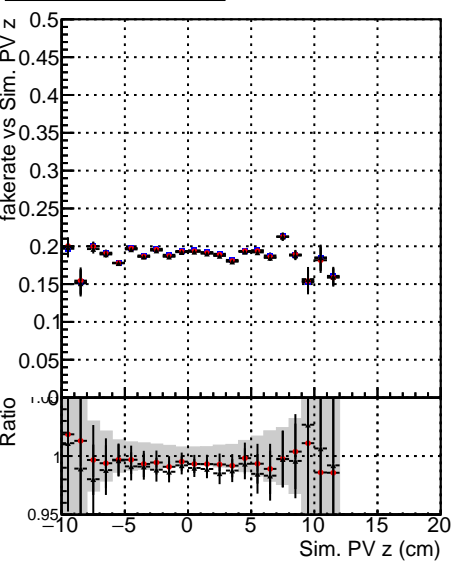

Fake rate vs vertpos**Duplicates Rate vs vertpos****Pileup rate vs vertpos**

Legend for all plots:

- Blue line with circles: DQM_mkFit_TTbarPU50_extractedGeoms_rescaleError100
- Red line with squares: DQM_mkFit_TTbarPU50_extractedGeoms_rescaleError100_pTCutOverlap0p0
- Black line with triangles: DQM_mkFit_TTbarPU50_extractedGeoms_rescaleError100_dynamicChi2CutOverlap

Fake rate vs v**Duplicates Rate vs v****Pileup rate vs v****Fake rate vs. sim PV z****Duplicates Rate vs sim PV z****Pileup rate vs. sim PV z**