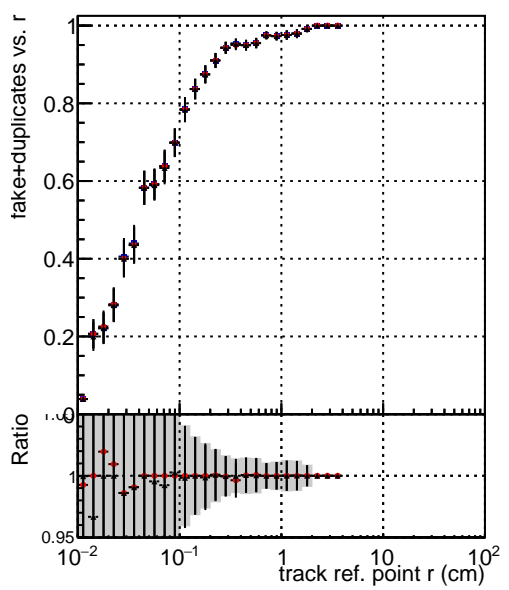

Efficiency vs vertpos**fake+duplicates vs vert r**

Legend for Efficiency vs. vert z and fake+duplicates vs. Sim. PV z plots:

- Blue square: DQM_mkFit_TTbarPU50_extractedGeoms_rescaleError100
- Red circle: DQM_mkFit_TTbarPU50_extractedGeoms_rescaleError100_pTCutOverlap0p0
- Black triangle: DQM_mkFit_TTbarPU50_extractedGeoms_rescaleError100_pTCutOverlap0p0_dynamicChi2CutOverlap

Efficiency vs. vert z**Efficiency vs. sim PV z****fake+duplicates vs Sim. PV z**