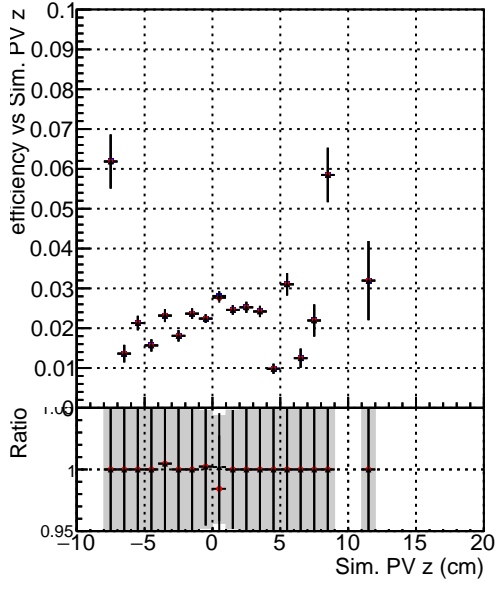

Efficiency vs vertpos**fake+duplicates vs vert r**

Legend for Efficiency vs. vert z and fake+duplicates vs. Sim. PV z plots:

- Blue square: DQM_mkFit_TTbarPU50_extractedGeoms_rescaleError100
- Red circle: DQM_mkFit_TTbarPU50_extractedGeoms_rescaleError100_pTCutOverlap0p0
- Black triangle: DQM_mkFit_TTbarPU50_extractedGeoms_rescaleError100_pTCutOverlap0p0_dynamicChi2CutOverlap

Efficiency vs. vert z**Efficiency vs. sim PV z****fake+duplicates vs Sim. PV z**