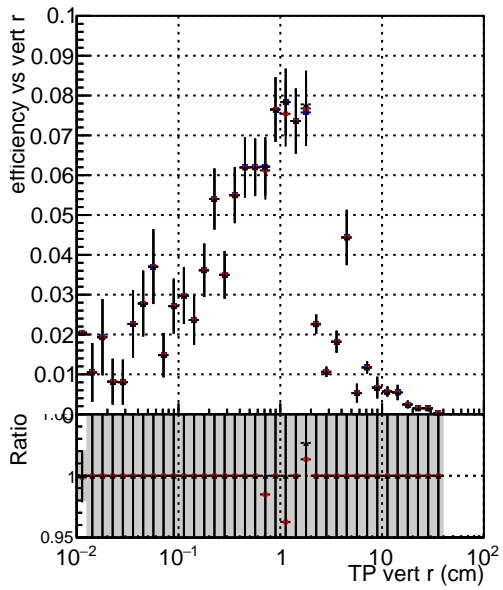

Efficiency vs vertpos**fake+duplicates vs vert r**

Legend for Efficiency vs. vert z and fake+duplicates vs. Sim. PV z plots:

- Blue square: DQM_mkFit_TTbarPU50_extractedGeoms_rescaleError100
- Red circle: DQM_mkFit_TTbarPU50_extractedGeoms_rescaleError100_pTCutOverlap0p0
- Black triangle: DQM_mkFit_TTbarPU50_extractedGeoms_rescaleError100_pTCutOverlap0p0_dynamicChi2CutOverlap

Efficiency vs. vert z**Efficiency vs. sim PV z****fake+duplicates vs Sim. PV z**