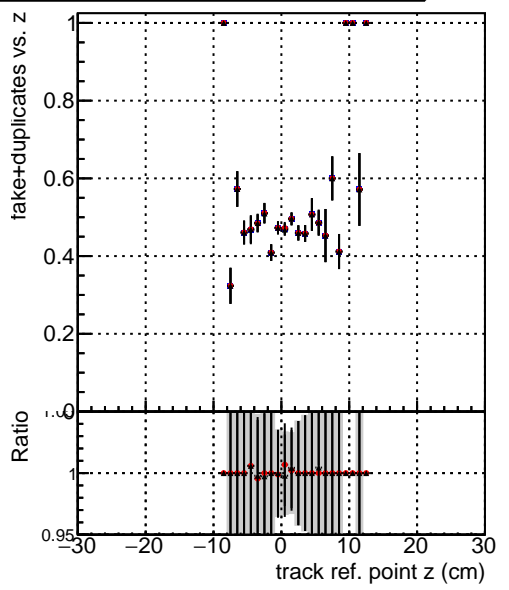

Efficiency vs vertpos**fake+duplicates vs vert r**

Legend for Efficiency vs. vert z and fake+duplicates vs. Sim. PV z plots:

- Blue square: DQM_mkFit_TTbarPU50_extractedGeoms_rescaleError100
- Red circle: DQM_mkFit_TTbarPU50_extractedGeoms_rescaleError100_pTCutOverlap0p0
- Black triangle: DQM_mkFit_TTbarPU50_extractedGeoms_rescaleError100_pTCutOverlap0p0_dynamicChi2CutOverlap

Efficiency vs. vert z**Efficiency vs. sim PV z****fake+duplicates vs Sim. PV z**