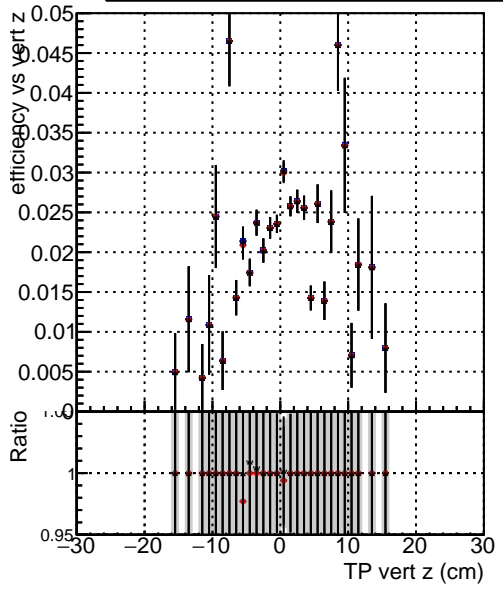

Efficiency vs vertpos**fake+duplicates vs vert r**

Legend for Efficiency vs. vert z and fake+duplicates vs. Sim. PV z plots:

- Blue square: DQM_mkFit_TTbarPU50_extractedGeoms_rescaleError100
- Red circle: DQM_mkFit_TTbarPU50_extractedGeoms_rescaleError100_pTCutOverlap0p0
- Black triangle: DQM_mkFit_TTbarPU50_extractedGeoms_rescaleError100_pTCutOverlap0p0_dynamicChi2CutOverlap

Efficiency vs. vert z**Efficiency vs. sim PV z****fake+duplicates vs Sim. PV z**