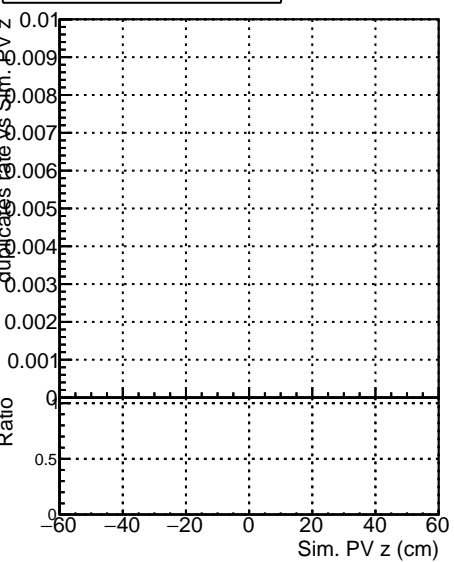

Fake rate vs vertpos**Duplicates Rate vs vertpos****Pileup rate vs vertpos**

■ DQM_mkFit_TTbarPU50_extractedGeoms_rescaleError100
■ DQM_mkFit_TTbarPU50_extractedGeoms_rescaleError100_pTCutOverlap0p0
■ DQM_mkFit_TTbarPU50_extractedGeoms_rescaleError100_dynamicChi2CutOverlap

Fake rate vs v**Duplicates Rate vs v****Pileup rate vs v****Fake rate vs. sim PV z****Duplicates Rate vs sim PV z****Pileup rate vs. sim PV z**