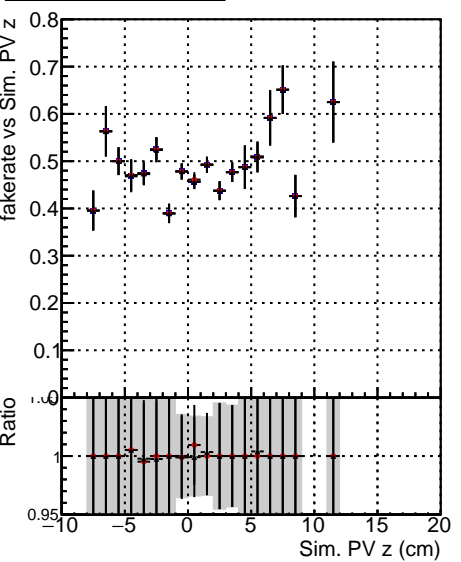

Fake rate vs vertpos**Duplicates Rate vs vertpos****Pileup rate vs vertpos**

■ DQM_mkFit_TTbarPU50_extractedGeoms_rescaleError100
■ DQM_mkFit_TTbarPU50_extractedGeoms_rescaleError100_pTCutOverlap0p0
■ DQM_mkFit_TTbarPU50_extractedGeoms_rescaleError100_dynamicChi2CutOverlap

Fake rate vs v**Duplicates Rate vs v****Pileup rate vs v****Fake rate vs. sim PV z****Duplicates Rate vs sim PV z****Pileup rate vs. sim PV z**