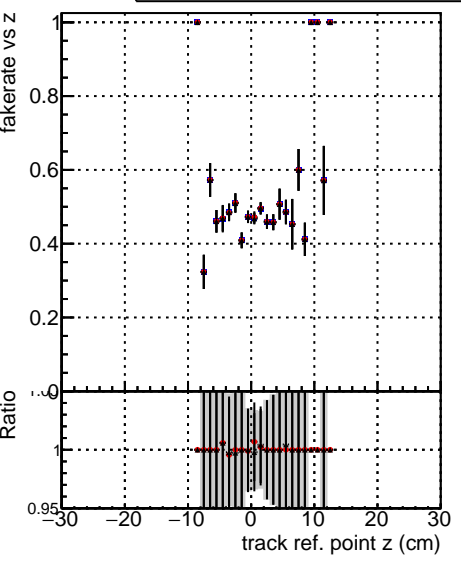

Fake rate vs vertpos**Duplicates Rate vs vertpos****Pileup rate vs vertpos**

■ DQM_mkFit_TTbarPU50_extractedGeoms_rescaleError100
■ DQM_mkFit_TTbarPU50_extractedGeoms_rescaleError100_pTCutOverlap0p0
■ DQM_mkFit_TTbarPU50_extractedGeoms_rescaleError100_dynamicChi2CutOverlap

Fake rate vs v**Duplicates Rate vs v****Pileup rate vs v****Fake rate vs. sim PV z****Duplicates Rate vs sim PV z****Pileup rate vs. sim PV z**