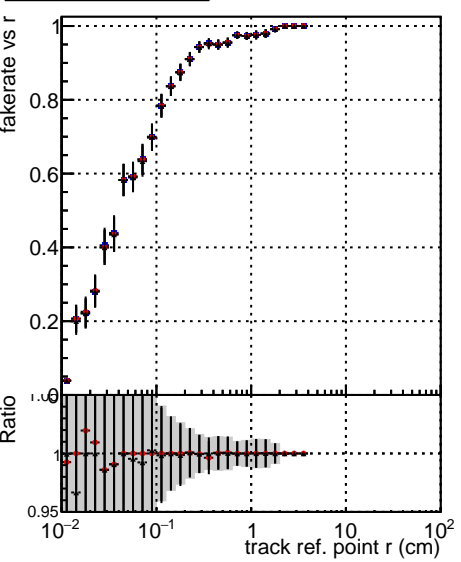

Fake rate vs vertpos**Duplicates Rate vs vertpos****Pileup rate vs vertpos**

■ DQM_mkFit_TTbarPU50_extractedGeoms_rescaleError100
■ DQM_mkFit_TTbarPU50_extractedGeoms_rescaleError100_pTCutOverlap0p0
■ DQM_mkFit_TTbarPU50_extractedGeoms_rescaleError100_dynamicChi2CutOverlap

Fake rate vs v**Duplicates Rate vs v****Pileup rate vs v****Fake rate vs. sim PV z****Duplicates Rate vs sim PV z****Pileup rate vs. sim PV z**