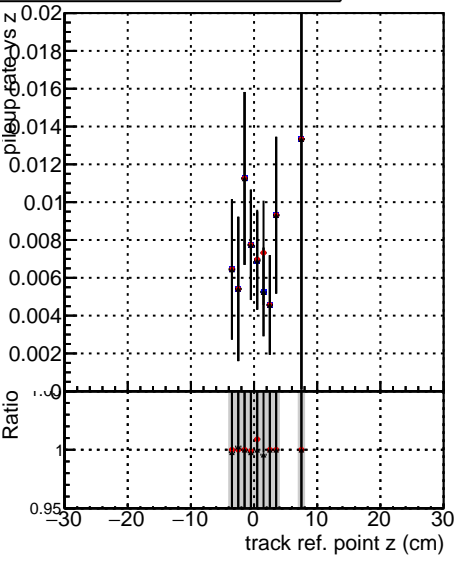

Fake rate vs vertpos**Duplicates Rate vs vertpos****Pileup rate vs vertpos**

■ DQM_mkFit_TTbarPU50_extractedGeoms_rescaleError100
■ DQM_mkFit_TTbarPU50_extractedGeoms_rescaleError100_pTCutOverlap0p0
■ DQM_mkFit_TTbarPU50_extractedGeoms_rescaleError100_dynamicChi2CutOverlap

Fake rate vs v**Duplicates Rate vs v****Pileup rate vs v****Fake rate vs. sim PV z****Duplicates Rate vs sim PV z****Pileup rate vs. sim PV z**