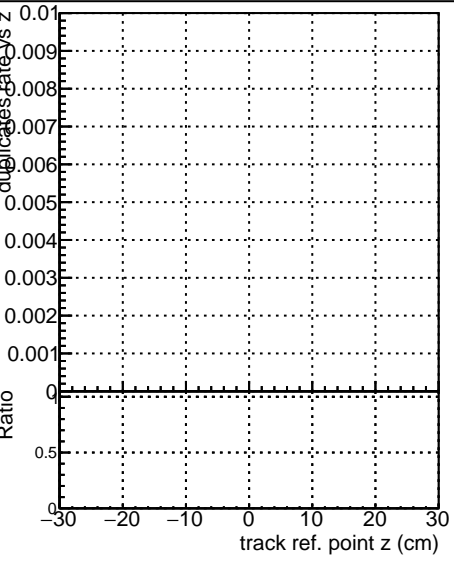

Fake rate vs vertpos**Duplicates Rate vs vertpos****Pileup rate vs vertpos**

■ DQM_mkFit_TTbarPU50_extractedGeoms_rescaleError100
■ DQM_mkFit_TTbarPU50_extractedGeoms_rescaleError100_pTCutOverlap0p0
■ DQM_mkFit_TTbarPU50_extractedGeoms_rescaleError100_dynamicChi2CutOverlap

Fake rate vs v**Duplicates Rate vs v****Pileup rate vs v****Fake rate vs. sim PV z****Duplicates Rate vs sim PV z****Pileup rate vs. sim PV z**