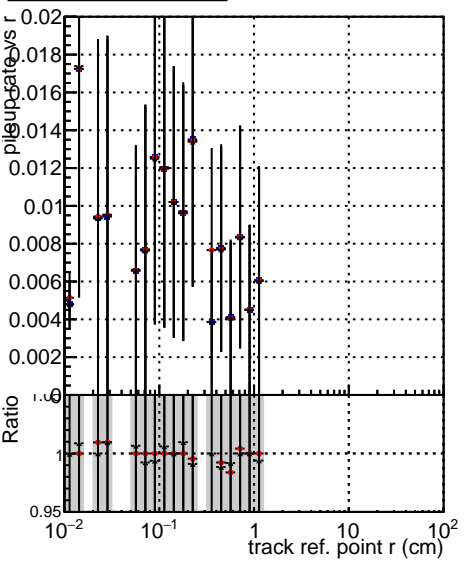

Fake rate vs vertpos**Duplicates Rate vs vertpos****Pileup rate vs vertpos**

■ DQM_mkFit_TTbarPU50_extractedGeoms_rescaleError100
■ DQM_mkFit_TTbarPU50_extractedGeoms_rescaleError100_pTCutOverlap0p0
■ DQM_mkFit_TTbarPU50_extractedGeoms_rescaleError100_dynamicChi2CutOverlap

Fake rate vs v**Duplicates Rate vs v****Pileup rate vs v****Fake rate vs. sim PV z****Duplicates Rate vs sim PV z****Pileup rate vs. sim PV z**