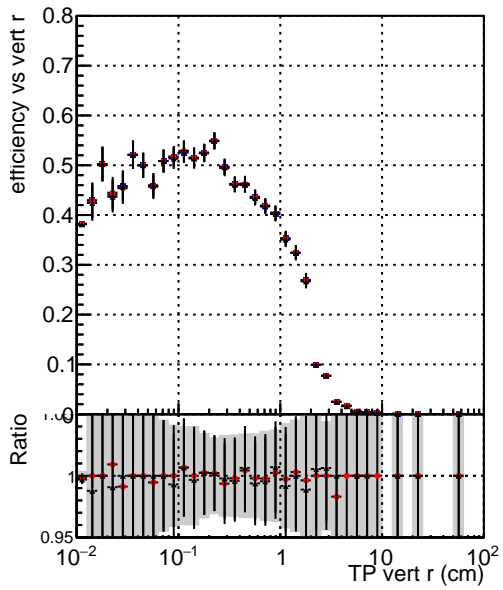

Efficiency vs vertpos**fake+duplicates vs vert r**

Legend for Efficiency vs. vert z and fake+duplicates vs. Sim. PV z plots:

- Blue star: DQM_mkFit_TTbarPU50_extractedGeoms_rescaleError100
- Red star: DQM_mkFit_TTbarPU50_extractedGeoms_rescaleError100_pTCutOverlap0p0
- Black star: DQM_mkFit_TTbarPU50_extractedGeoms_rescaleError100_pTCutOverlap0p0_dynamicChi2CutOverlap

Efficiency vs. vert z**Efficiency vs. sim PV z****fake+duplicates vs Sim. PV z**