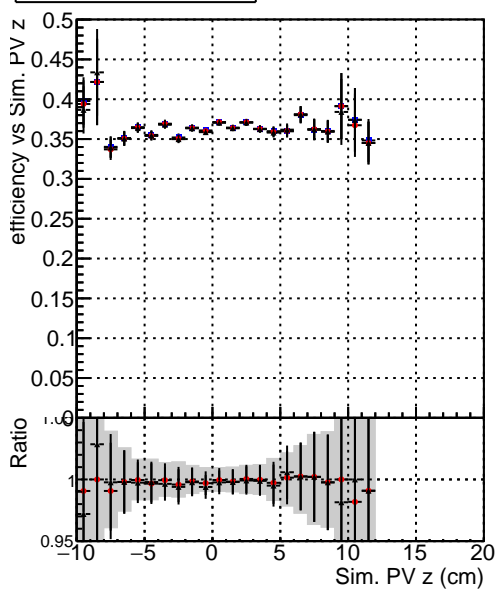

Efficiency vs vertpos**fake+duplicates vs vert r**

Legend for Efficiency vs. vert z and fake+duplicates vs. Sim. PV z plots:

- Blue star: DQM_mkFit_TTbarPU50_extractedGeoms_rescaleError100
- Red star: DQM_mkFit_TTbarPU50_extractedGeoms_rescaleError100_pTCutOverlap0p0
- Black star: DQM_mkFit_TTbarPU50_extractedGeoms_rescaleError100_pTCutOverlap0p0_dynamicChi2CutOverlap

Efficiency vs. vert z**Efficiency vs. sim PV z****fake+duplicates vs Sim. PV z**