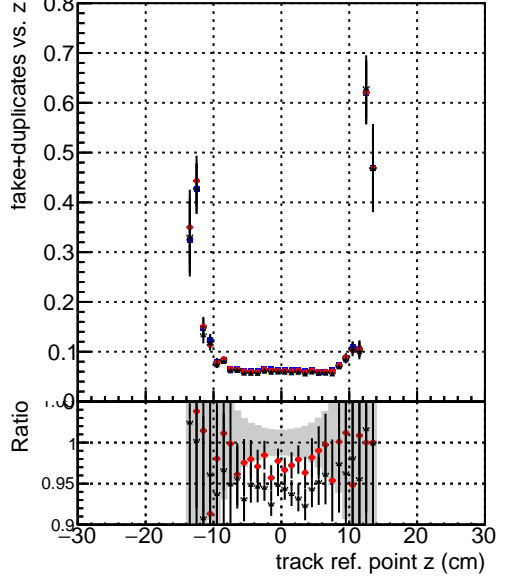

Efficiency vs vertpos**fake+duplicates vs vert r**

Legend for Efficiency vs. vert z and fake+duplicates vs. Sim. PV z plots:

- Blue star: DQM_mkFit_TTbarPU50_extractedGeoms_rescaleError100
- Red star: DQM_mkFit_TTbarPU50_extractedGeoms_rescaleError100_pTCutOverlap0p0
- Black star: DQM_mkFit_TTbarPU50_extractedGeoms_rescaleError100_pTCutOverlap0p0_dynamicChi2CutOverlap

Efficiency vs. vert z**Efficiency vs. sim PV z****fake+duplicates vs Sim. PV z**