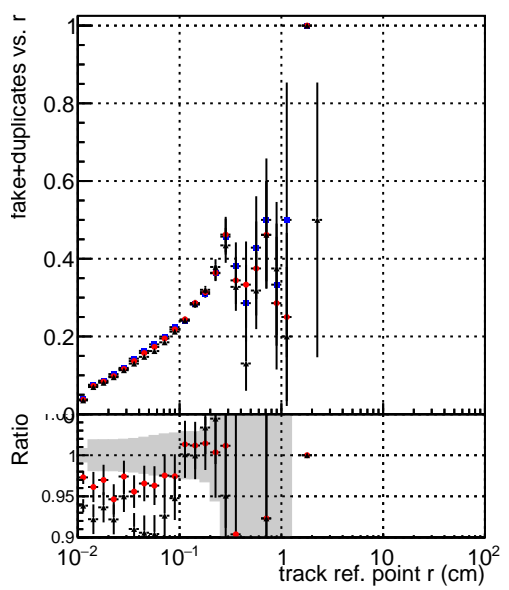

Efficiency vs vertpos**fake+duplicates vs vert r**

Legend for Efficiency vs. vert z and fake+duplicates vs. Sim. PV z plots:

- Blue star: DQM_mkFit_TTbarPU50_extractedGeoms_rescaleError100
- Red star: DQM_mkFit_TTbarPU50_extractedGeoms_rescaleError100_pTCutOverlap0p0
- Black star: DQM_mkFit_TTbarPU50_extractedGeoms_rescaleError100_pTCutOverlap0p0_dynamicChi2CutOverlap

Efficiency vs. vert z**Efficiency vs. sim PV z****fake+duplicates vs Sim. PV z**