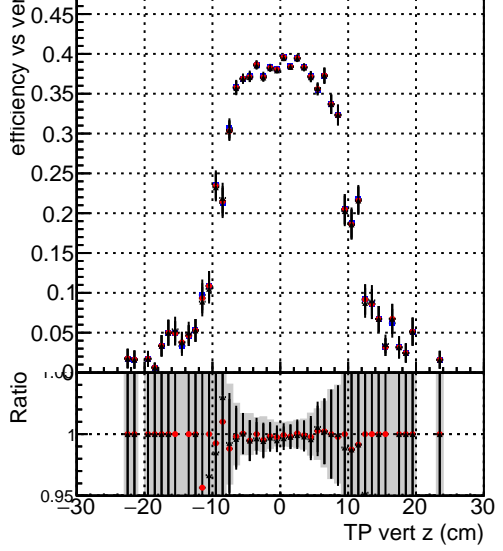

Efficiency vs vertpos**fake+duplicates vs vert r**

Legend for Efficiency vs. vert z and fake+duplicates vs. Sim. PV z plots:

- Blue star: DQM_mkFit_TTbarPU50_extractedGeoms_rescaleError100
- Red star: DQM_mkFit_TTbarPU50_extractedGeoms_rescaleError100_pTCutOverlap0p0
- Black star: DQM_mkFit_TTbarPU50_extractedGeoms_rescaleError100_pTCutOverlap0p0_dynamicChi2CutOverlap

Efficiency vs. vert z**Efficiency vs. sim PV z****fake+duplicates vs Sim. PV z**