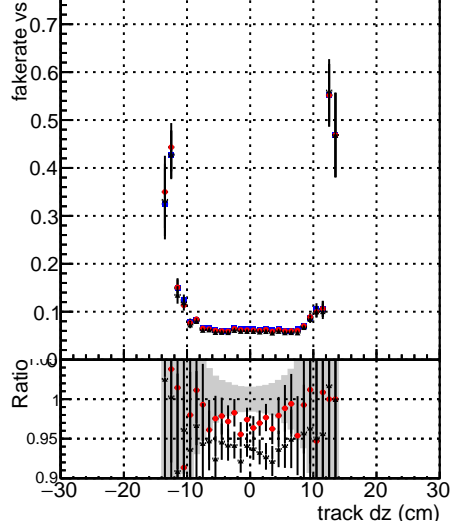

Fake rate vs dxy**Duplicates Rate vs Dxy****Pileup rate vs dxy**

—•— DGM mkFit TTbar PU50 extracted Geoms rescale Error100
—•— DGM mkFit TTbar PU50 extracted Geoms rescale Error100 pTCutOverlap0p0
—•— DGM mkFit TTbar PU50 extracted Geoms rescale Error100 pTCutOverlap0p0 dynamicChi2CutOverlap

Fake rate vs dz**Duplicates Rate vs Ddz****Pileup rate vs dz**