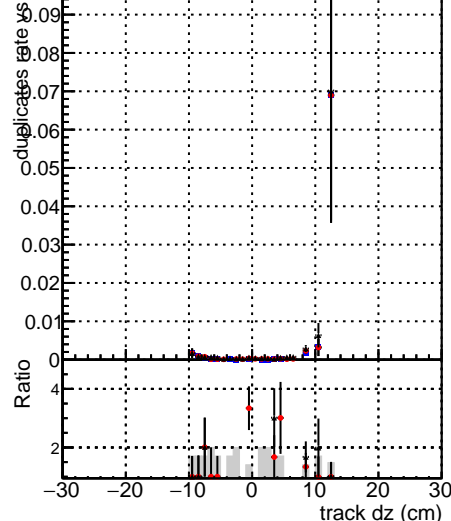

Fake rate vs dxy**Duplicates Rate vs Dxy****Pileup rate vs dxy**

—•— DGM mkFit TTbar PU50 extracted Geoms rescale Error100
—•— DGM mkFit TTbar PU50 extracted Geoms rescale Error100 pTCutOverlap0p0
—•— DGM mkFit TTbar PU50 extracted Geoms rescale Error100 pTCutOverlap0p0 dynamicChi2CutOverlap

Fake rate vs dz**Duplicates Rate vs Ddz****Pileup rate vs dz**