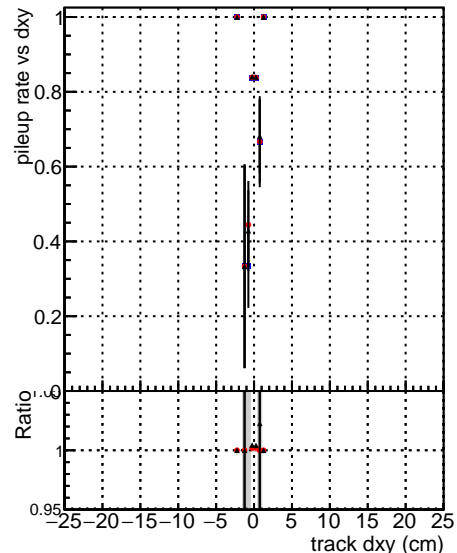

Fake rate vs dxy**Duplicates Rate vs Dxy****Pileup rate vs dxy**

—•— DGM mkFit TTbar PU50 extracted Geoms rescale Error100
—•— DGM mkFit TTbar PU50 extracted Geoms rescale Error100 pTCutOverlap0p0
—•— DGM mkFit TTbar PU50 extracted Geoms rescale Error100 pTCutOverlap0p0 dynamicChi2CutOverlap

Fake rate vs dz**Duplicates Rate vs Ddz****Pileup rate vs dz**