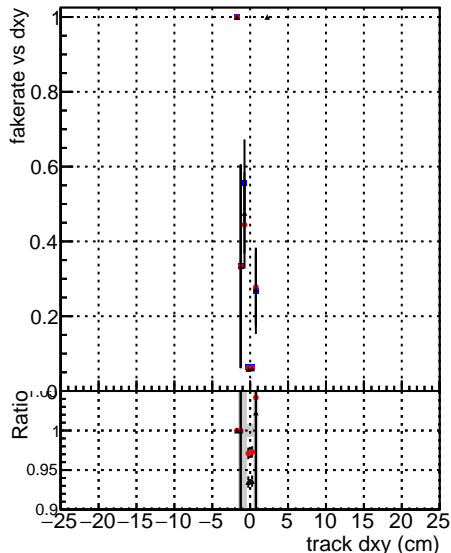

Fake rate vs dxy**Duplicates Rate vs Dxy****Pileup rate vs dxy**

—•— DGM mkFit TTbar PU50 extracted Geoms rescale Error100
—•— DGM mkFit TTbar PU50 extracted Geoms rescale Error100 pTCutOverlap0p0
—•— DGM mkFit TTbar PU50 extracted Geoms rescale Error100 pTCutOverlap0p0 dynamicChi2CutOverlap

Fake rate vs dz**Duplicates Rate vs Ddz****Pileup rate vs dz**