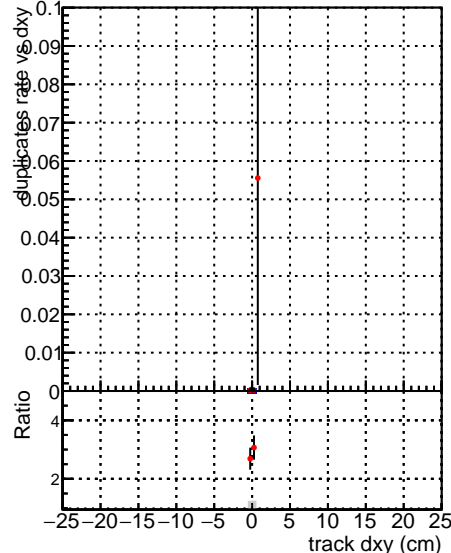

Fake rate vs dxy**Duplicates Rate vs Dxy****Pileup rate vs dxy**

—•— DGM mkFit TTbar PU50 extracted Geoms rescale Error100
—•— DGM mkFit TTbar PU50 extracted Geoms rescale Error100 pTCutOverlap0p0
—•— DGM mkFit TTbar PU50 extracted Geoms rescale Error100 pTCutOverlap0p0 dynamicChi2CutOverlap

Fake rate vs dz**Duplicates Rate vs Ddz****Pileup rate vs dz**