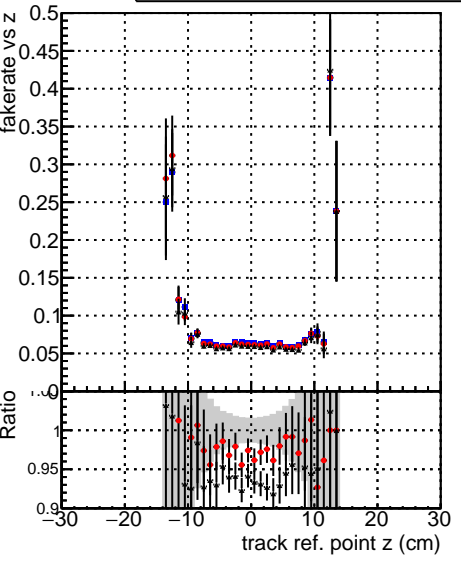

Fake rate vs vertpos**Duplicates Rate vs vertpos****Pileup rate vs vertpos**

—●— DQM_mkFit_TTbarPU50_extractedGeoms_rescaleError100
—●— DQM_mkFit_TTbarPU50_extractedGeoms_rescaleError100_pTCutOverlap0p0
—●— DQM_mkFit_TTbarPU50_extractedGeoms_rescaleError100_dynamicChi2CutOverlap

Fake rate vs v**Duplicates Rate vs v****Pileup rate vs v****Fake rate vs. sim PV z****Duplicates Rate vs sim PV z****Pileup rate vs. sim PV z**