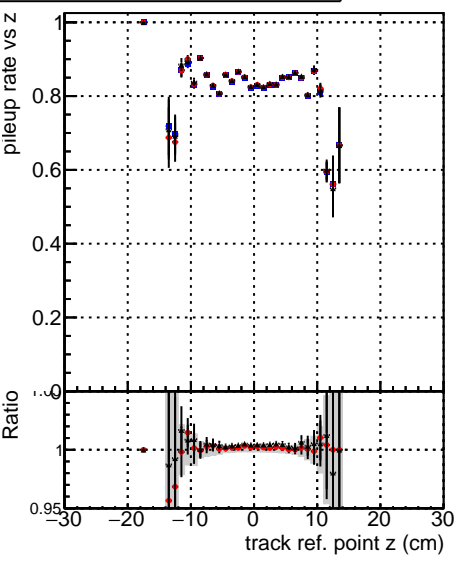

Fake rate vs vertpos**Duplicates Rate vs vertpos****Pileup rate vs vertpos**

—●— DQM_mkFit_TTbarPU50_extractedGeoms_rescaleError100
—●— DQM_mkFit_TTbarPU50_extractedGeoms_rescaleError100_pTCutOverlap0p0
—●— DQM_mkFit_TTbarPU50_extractedGeoms_rescaleError100_dynamicChi2CutOverlap

Fake rate vs v**Duplicates Rate vs v****Pileup rate vs v****Fake rate vs. sim PV z****Duplicates Rate vs sim PV z****Pileup rate vs. sim PV z**