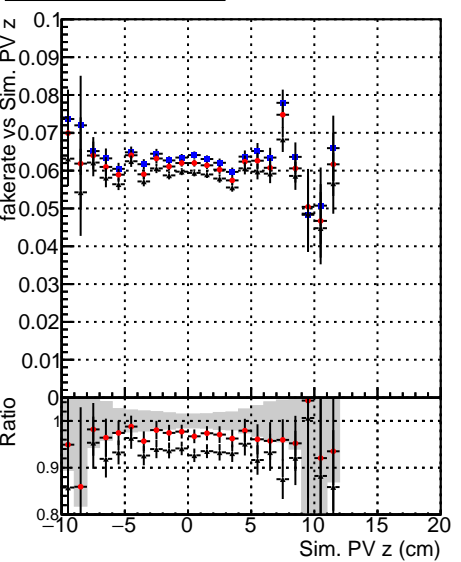

Fake rate vs vertpos**Duplicates Rate vs vertpos****Pileup rate vs vertpos**

—●— DQM_mkFit_TTbarPU50_extractedGeoms_rescaleError100
—●— DQM_mkFit_TTbarPU50_extractedGeoms_rescaleError100_pTCutOverlap0p0
—●— DQM_mkFit_TTbarPU50_extractedGeoms_rescaleError100_dynamicChi2CutOverlap

Fake rate vs v**Duplicates Rate vs v****Pileup rate vs v****Fake rate vs. sim PV z****Duplicates Rate vs sim PV z****Pileup rate vs. sim PV z**