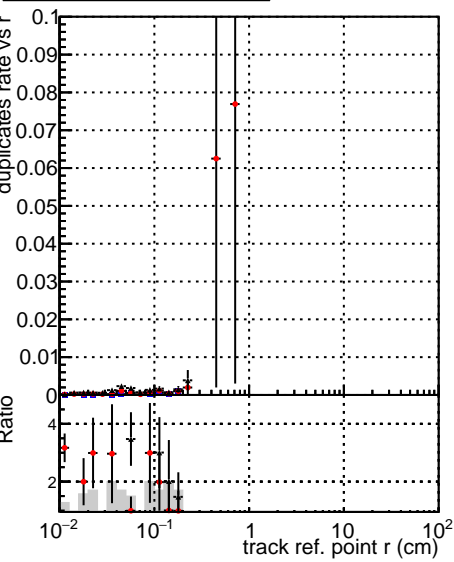

Fake rate vs vertpos**Duplicates Rate vs vertpos****Pileup rate vs vertpos**

—●— DQM_mkFit_TTbarPU50_extractedGeoms_rescaleError100
—●— DQM_mkFit_TTbarPU50_extractedGeoms_rescaleError100_pTCutOverlap0p0
—●— DQM_mkFit_TTbarPU50_extractedGeoms_rescaleError100_dynamicChi2CutOverlap

Fake rate vs v**Duplicates Rate vs v****Pileup rate vs v****Fake rate vs. sim PV z****Duplicates Rate vs sim PV z****Pileup rate vs. sim PV z**