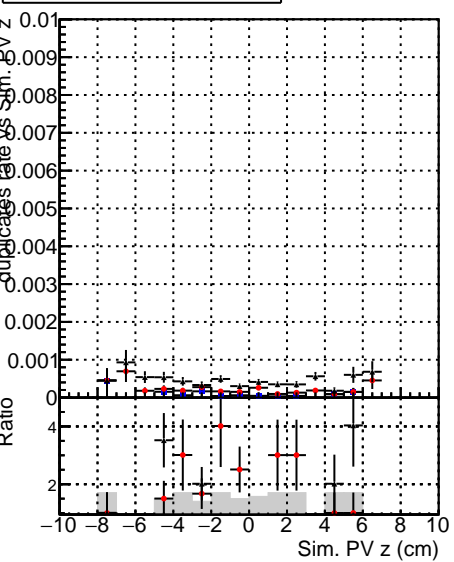

Fake rate vs vertpos**Duplicates Rate vs vertpos****Pileup rate vs vertpos**

—●— DQM_mkFit_TTbarPU50_extractedGeoms_rescaleError100
—●— DQM_mkFit_TTbarPU50_extractedGeoms_rescaleError100_pTCutOverlap0p0
—●— DQM_mkFit_TTbarPU50_extractedGeoms_rescaleError100_dynamicChi2CutOverlap

Fake rate vs v**Duplicates Rate vs v****Pileup rate vs v****Fake rate vs. sim PV z****Duplicates Rate vs sim PV z****Pileup rate vs. sim PV z**