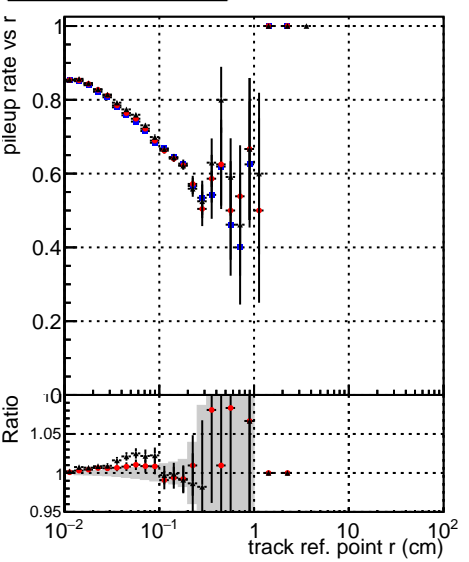

Fake rate vs vertpos**Duplicates Rate vs vertpos****Pileup rate vs vertpos**

—●— DQM_mkFit_TTbarPU50_extractedGeoms_rescaleError100
—●— DQM_mkFit_TTbarPU50_extractedGeoms_rescaleError100_pTCutOverlap0p0
—●— DQM_mkFit_TTbarPU50_extractedGeoms_rescaleError100_dynamicChi2CutOverlap

Fake rate vs v**Duplicates Rate vs v****Pileup rate vs v****Fake rate vs. sim PV z****Duplicates Rate vs sim PV z****Pileup rate vs. sim PV z**