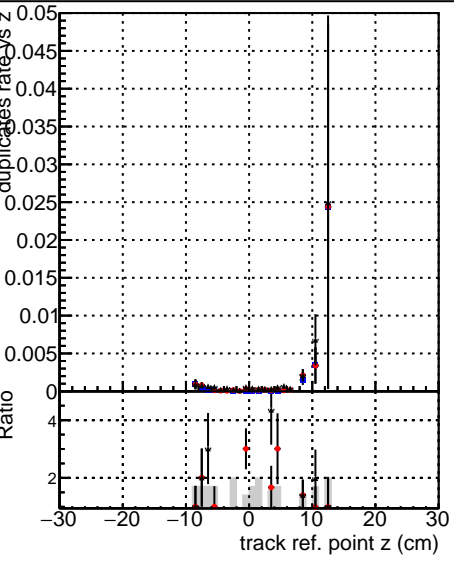

Fake rate vs vertpos**Duplicates Rate vs vertpos****Pileup rate vs vertpos**

—●— DQM_mkFit_TTbarPU50_extractedGeoms_rescaleError100
—●— DQM_mkFit_TTbarPU50_extractedGeoms_rescaleError100_pTCutOverlap0p0
—●— DQM_mkFit_TTbarPU50_extractedGeoms_rescaleError100_dynamicChi2CutOverlap

Fake rate vs v**Duplicates Rate vs v****Pileup rate vs v****Fake rate vs. sim PV z****Duplicates Rate vs sim PV z****Pileup rate vs. sim PV z**