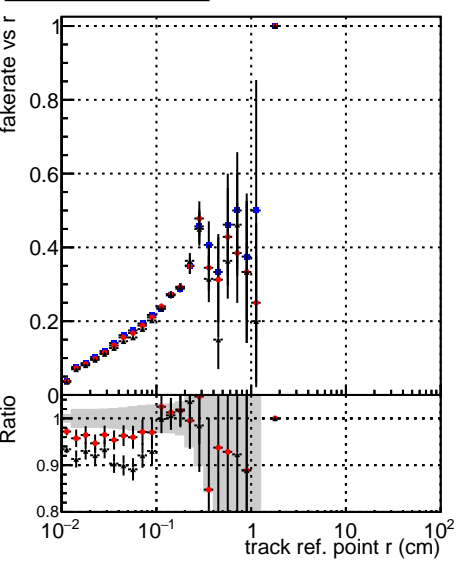

Fake rate vs vertpos**Duplicates Rate vs vertpos****Pileup rate vs vertpos**

—●— DQM_mkFit_TTbarPU50_extractedGeoms_rescaleError100
—●— DQM_mkFit_TTbarPU50_extractedGeoms_rescaleError100_pTCutOverlap0p0
—●— DQM_mkFit_TTbarPU50_extractedGeoms_rescaleError100_dynamicChi2CutOverlap

Fake rate vs v**Duplicates Rate vs v****Pileup rate vs v****Fake rate vs. sim PV z****Duplicates Rate vs sim PV z****Pileup rate vs. sim PV z**