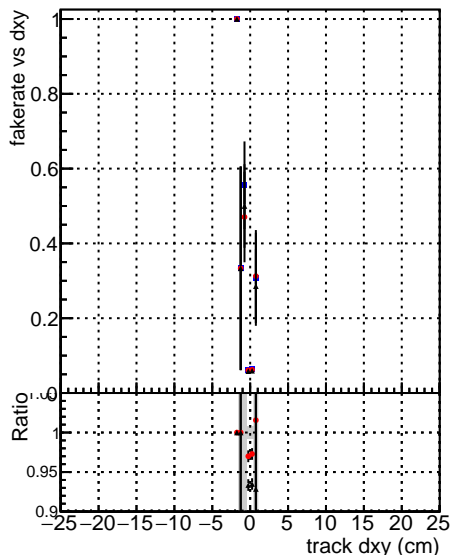

**Fake rate vs dxy****Duplicates Rate vs Dxy****Pileup rate vs dxy**

■ DGM mkFit TTbar PU50 extracted Geoms rescale Error100  
■ DGM mkFit TTbar PU50 extracted Geoms rescale Error100 pTCutOverlap0p0  
■ DGM mkFit TTbar PU50 extracted Geoms rescale Error100 pTCutOverlap0p0 dynamicChi2CutOverlap

**Fake rate vs dz****Duplicates Rate vs DZ****Pileup rate vs dz**