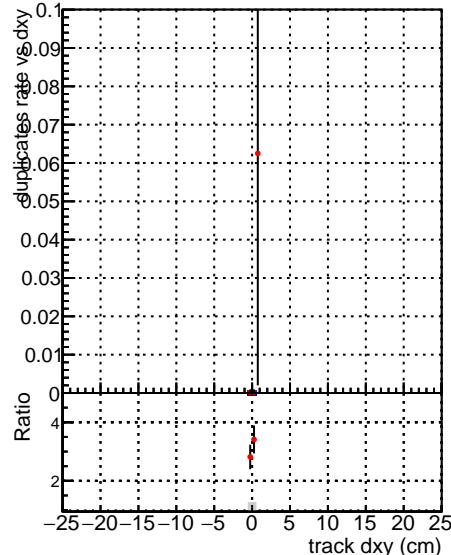

**Fake rate vs dxy****Duplicates Rate vs Dxy****Pileup rate vs dxy**

■ DGM mkFit TTbar PU50 extracted Geoms rescale Error100  
■ DGM mkFit TTbar PU50 extracted Geoms rescale Error100 pTCutOverlap0p0  
■ DGM mkFit TTbar PU50 extracted Geoms rescale Error100 pTCutOverlap0p0 dynamicChi2CutOverlap

**Fake rate vs dz****Duplicates Rate vs DZ****Pileup rate vs dz**