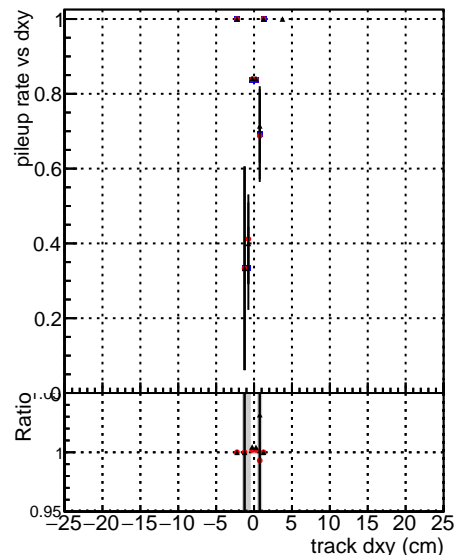

**Fake rate vs dxy****Duplicates Rate vs Dxy****Pileup rate vs dxy**

■ DGM mkFit TTbar PU50 extracted Geoms rescale Error100  
■ DGM mkFit TTbar PU50 extracted Geoms rescale Error100 pTCutOverlap0p0  
■ DGM mkFit TTbar PU50 extracted Geoms rescale Error100 pTCutOverlap0p0 dynamicChi2CutOverlap

**Fake rate vs dz****Duplicates Rate vs DZ****Pileup rate vs dz**