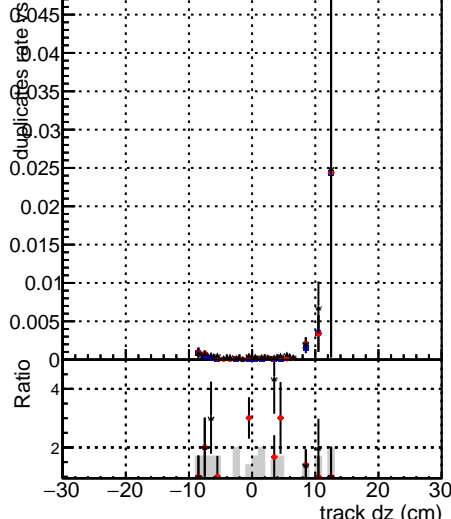

**Fake rate vs dxy****Duplicates Rate vs Dxy****Pileup rate vs dxy**

■ DGM mkFit TTbar PU50 extracted Geoms rescale Error100  
■ DGM mkFit TTbar PU50 extracted Geoms rescale Error100 pTCutOverlap0p0  
■ DGM mkFit TTbar PU50 extracted Geoms rescale Error100 pTCutOverlap0p0 dynamicChi2CutOverlap

**Fake rate vs dz****Duplicates Rate vs DZ****Pileup rate vs dz**