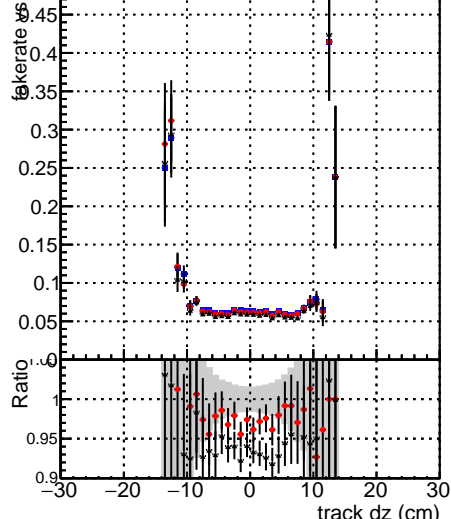

**Fake rate vs dxy****Duplicates Rate vs Dxy****Pileup rate vs dxy**

■ DGM mkFit TTbar PU50 extracted Geoms rescale Error100  
■ DGM mkFit TTbar PU50 extracted Geoms rescale Error100 pTCutOverlap0p0  
■ DGM mkFit TTbar PU50 extracted Geoms rescale Error100 pTCutOverlap0p0 dynamicChi2CutOverlap

**Fake rate vs dz****Duplicates Rate vs DZ****Pileup rate vs dz**