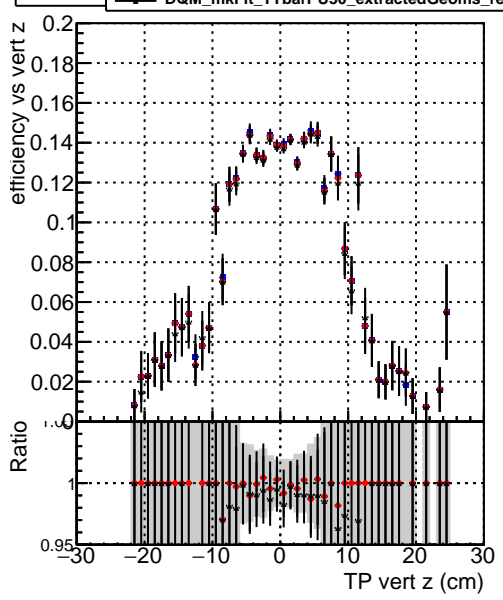

Efficiency vs. sim PV z

Efficiency vs vert z