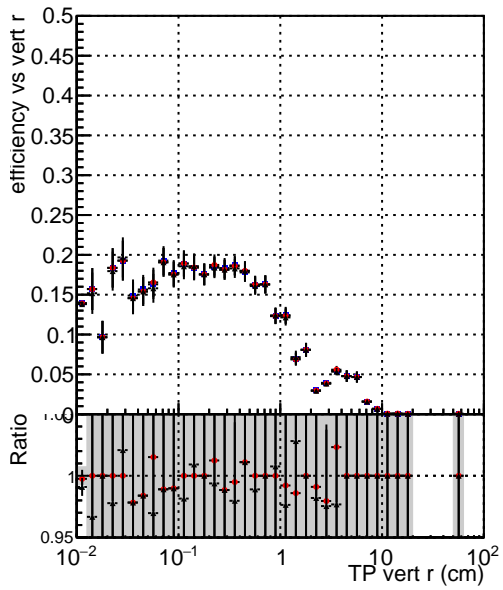

Efficiency vs vert z

Efficiency vs vertpos