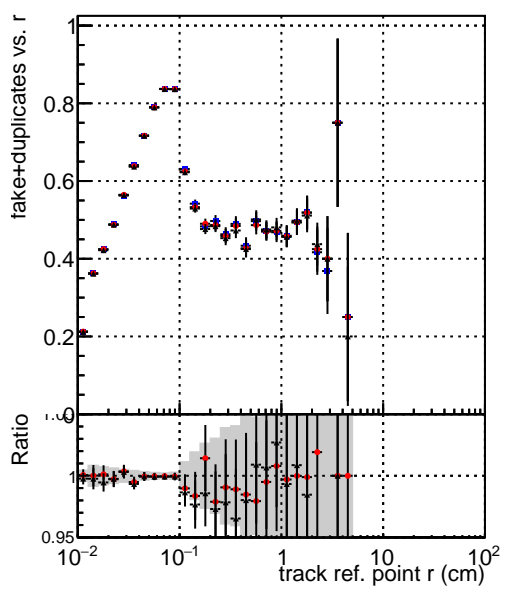

fake+duplicates vs vert r