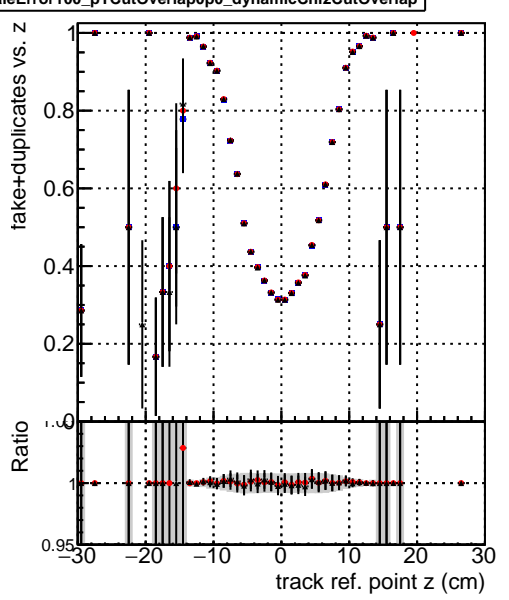

fake+duplicates vs Sim. PV z