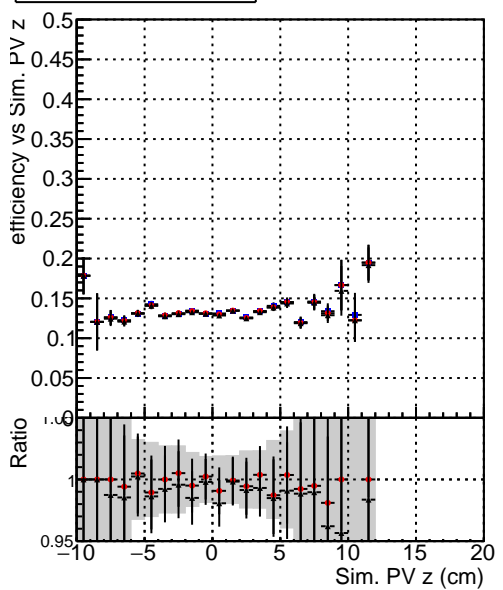

Efficiency vs. sim PV z