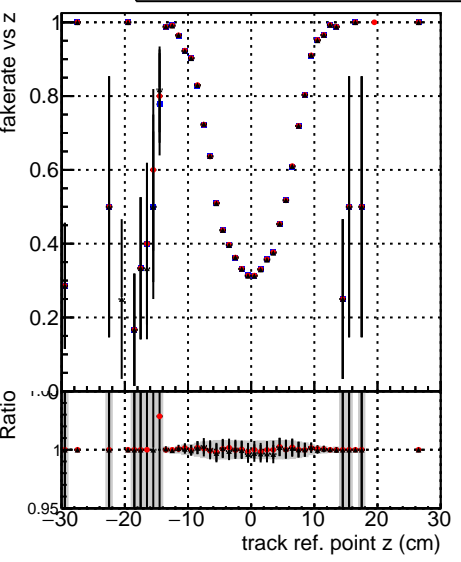

Fake rate vs vertpos**Duplicates Rate vs vertpos****Pileup rate vs vertpos**

Legend for the plots above:

- Blue squares: DQM_mkFit_TTbarPU50_extractedGeoms_rescaleError100
- Red circles: DQM_mkFit_TTbarPU50_extractedGeoms_rescaleError100_pTCutOverlap0p0
- Black triangles: DQM_mkFit_TTbarPU50_extractedGeoms_rescaleError100_dynamicChi2CutOverlap

Fake rate vs v**Fake rate vs. sim PV z****Duplicates Rate vs sim PV z****Pileup rate vs. sim PV z**