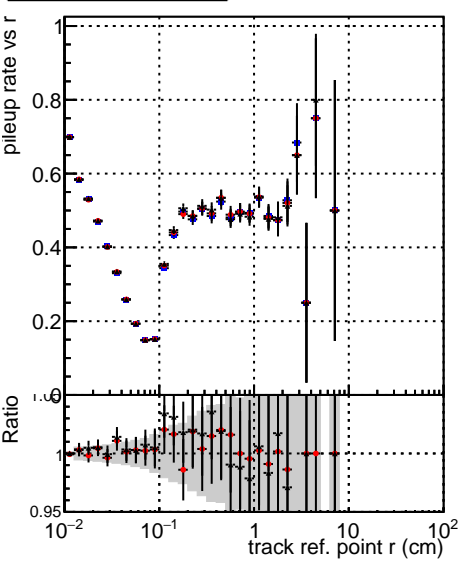

Fake rate vs vertpos**Duplicates Rate vs vertpos****Pileup rate vs vertpos**

Legend for the plots above:

- Blue squares: DQM_mkFit_TTbarPU50_extractedGeoms_rescaleError100
- Red circles: DQM_mkFit_TTbarPU50_extractedGeoms_rescaleError100_pTCutOverlap0p0
- Black triangles: DQM_mkFit_TTbarPU50_extractedGeoms_rescaleError100_dynamicChi2CutOverlap

Fake rate vs v**Fake rate vs. sim PV z****Duplicates Rate vs sim PV z****Pileup rate vs. sim PV z**