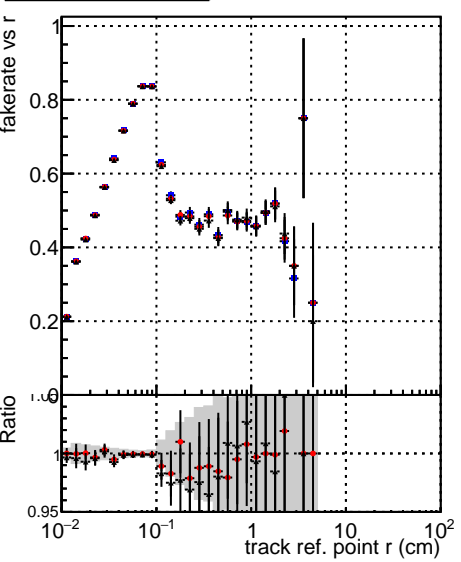

Fake rate vs vertpos**Duplicates Rate vs vertpos****Pileup rate vs vertpos**

Legend for the plots above:

- Blue squares: DQM_mkFit_TTbarPU50_extractedGeoms_rescaleError100
- Red circles: DQM_mkFit_TTbarPU50_extractedGeoms_rescaleError100_pTCutOverlap0p0
- Black triangles: DQM_mkFit_TTbarPU50_extractedGeoms_rescaleError100_dynamicChi2CutOverlap

Fake rate vs v**Fake rate vs. sim PV z****Duplicates Rate vs sim PV z****Pileup rate vs. sim PV z**