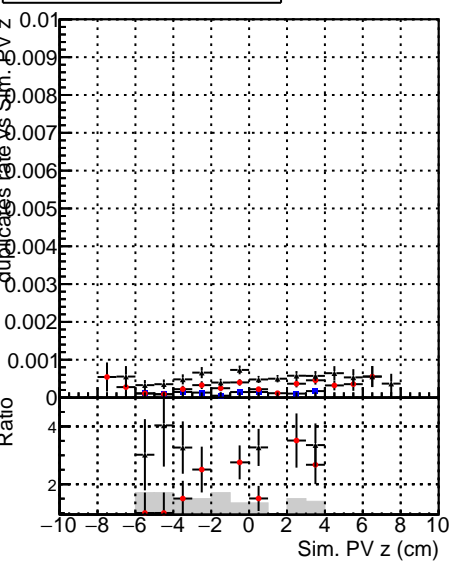

Fake rate vs vertpos**Duplicates Rate vs vertpos****Pileup rate vs vertpos**

Legend for the plots above:

- Blue squares: DQM_mkFit_TTbarPU50_extractedGeoms_rescaleError100
- Red circles: DQM_mkFit_TTbarPU50_extractedGeoms_rescaleError100_pTCutOverlap0p0
- Black triangles: DQM_mkFit_TTbarPU50_extractedGeoms_rescaleError100_dynamicChi2CutOverlap

Fake rate vs v**Fake rate vs. sim PV z****Duplicates Rate vs sim PV z****Pileup rate vs. sim PV z**