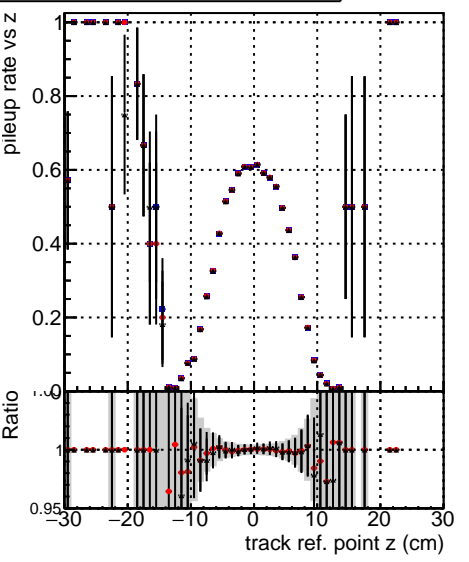

Fake rate vs vertpos**Duplicates Rate vs vertpos****Pileup rate vs vertpos**

Legend for the plots above:

- Blue squares: DQM_mkFit_TTbarPU50_extractedGeoms_rescaleError100
- Red circles: DQM_mkFit_TTbarPU50_extractedGeoms_rescaleError100_pTCutOverlap0p0
- Black triangles: DQM_mkFit_TTbarPU50_extractedGeoms_rescaleError100_dynamicChi2CutOverlap

Fake rate vs v**Fake rate vs. sim PV z****Duplicates Rate vs sim PV z****Pileup rate vs. sim PV z**