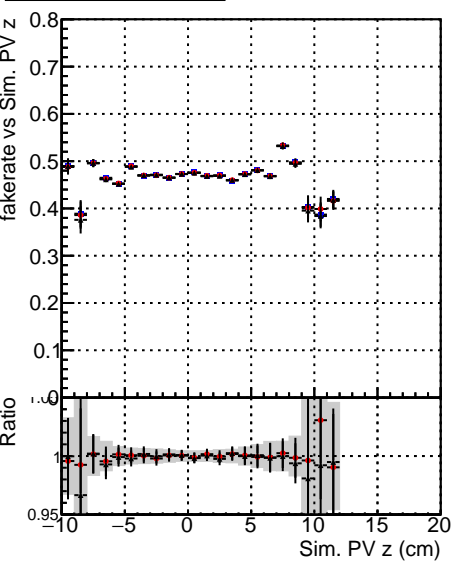

Fake rate vs vertpos**Duplicates Rate vs vertpos****Pileup rate vs vertpos**

Legend for the plots above:

- Blue squares: DQM_mkFit_TTbarPU50_extractedGeoms_rescaleError100
- Red circles: DQM_mkFit_TTbarPU50_extractedGeoms_rescaleError100_pTCutOverlap0p0
- Black triangles: DQM_mkFit_TTbarPU50_extractedGeoms_rescaleError100_dynamicChi2CutOverlap

Fake rate vs v**Fake rate vs. sim PV z****Duplicates Rate vs sim PV z****Pileup rate vs. sim PV z**