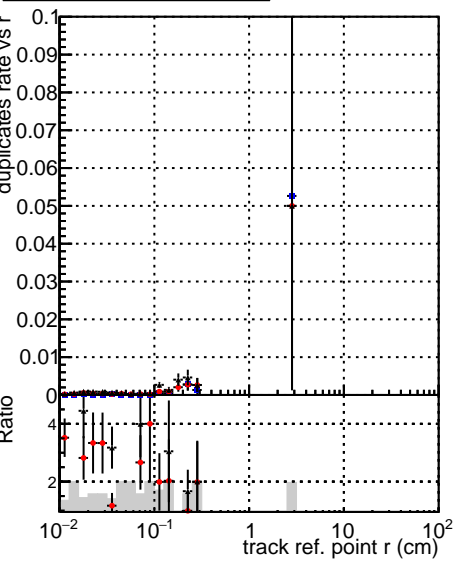

Fake rate vs vertpos**Duplicates Rate vs vertpos****Pileup rate vs vertpos**

Legend for the plots above:

- Blue squares: DQM_mkFit_TTbarPU50_extractedGeoms_rescaleError100
- Red circles: DQM_mkFit_TTbarPU50_extractedGeoms_rescaleError100_pTCutOverlap0p0
- Black triangles: DQM_mkFit_TTbarPU50_extractedGeoms_rescaleError100_dynamicChi2CutOverlap

Fake rate vs v**Fake rate vs. sim PV z****Duplicates Rate vs sim PV z****Pileup rate vs. sim PV z**