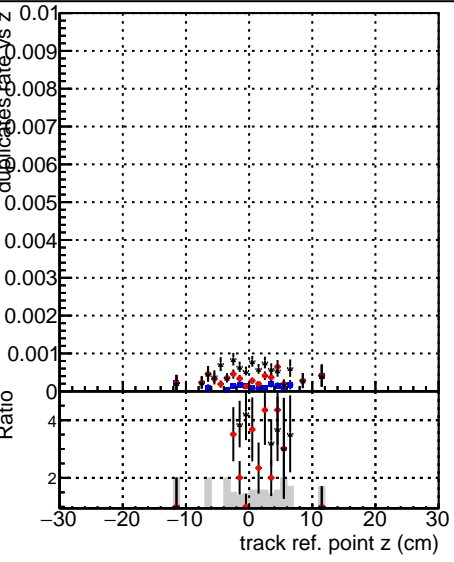

Fake rate vs vertpos**Duplicates Rate vs vertpos****Pileup rate vs vertpos**

Legend for the plots above:

- Blue squares: DQM_mkFit_TTbarPU50_extractedGeoms_rescaleError100
- Red circles: DQM_mkFit_TTbarPU50_extractedGeoms_rescaleError100_pTCutOverlap0p0
- Black triangles: DQM_mkFit_TTbarPU50_extractedGeoms_rescaleError100_dynamicChi2CutOverlap

Fake rate vs v**Fake rate vs. sim PV z****Duplicates Rate vs sim PV z****Pileup rate vs. sim PV z**