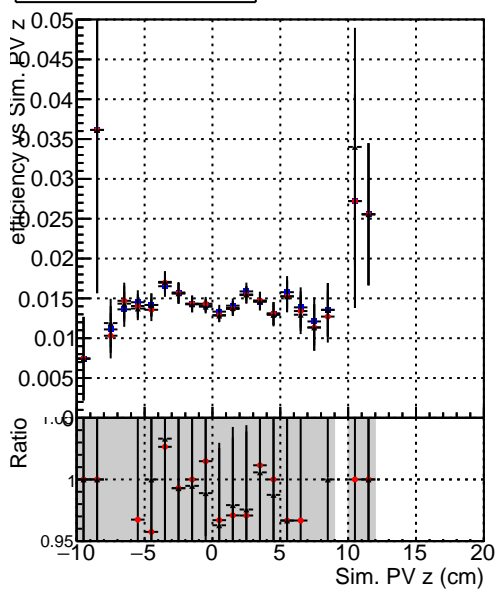

Efficiency vs vertpos**fake+duplicates vs vert r****Efficiency vs vert z****Efficiency vs. sim PV z****fake+duplicates vs Sim. PV z**

—•— DQM_mkFit_TTbarPU50_extractedGeoms_rescaleError100
—•— DQM_mkFit_TTbarPU50_extractedGeoms_rescaleError100_pTCutOverlap0p0
—•— DQM_mkFit_TTbarPU50_extractedGeoms_rescaleError100_pTCutOverlap0p0_dynamicChi2CutOverlap