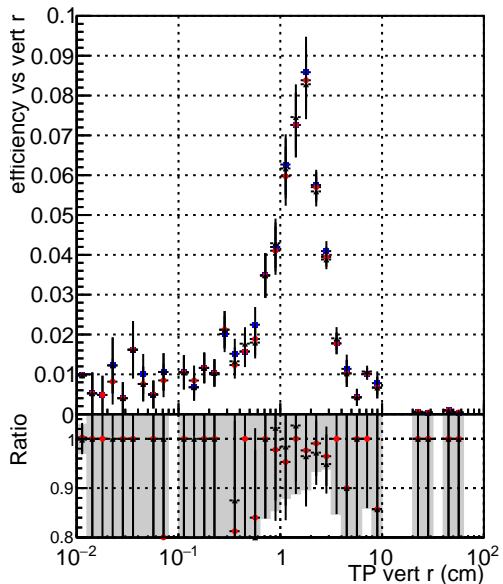

Efficiency vs vertpos**fake+duplicates vs vert r****Efficiency vs vert z****Efficiency vs. sim PV z****fake+duplicates vs Sim. PV z**

—•— DQM_mkFit_TTbarPU50_extractedGeoms_rescaleError100
—•— DQM_mkFit_TTbarPU50_extractedGeoms_rescaleError100_pTCutOverlap0p0
—•— DQM_mkFit_TTbarPU50_extractedGeoms_rescaleError100_pTCutOverlap0p0_dynamicChi2CutOverlap