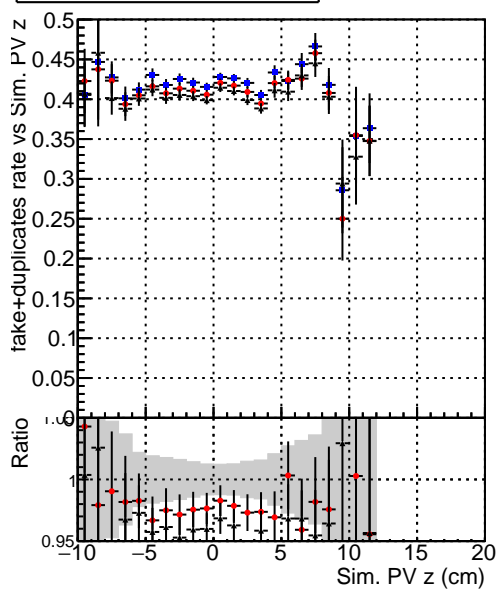

Efficiency vs vertpos**fake+duplicates vs vert r****Efficiency vs vert z****Efficiency vs. sim PV z****fake+duplicates vs Sim. PV z**

—•— DQM_mkFit_TTbarPU50_extractedGeoms_rescaleError100
—•— DQM_mkFit_TTbarPU50_extractedGeoms_rescaleError100_pTCutOverlap0p0
—•— DQM_mkFit_TTbarPU50_extractedGeoms_rescaleError100_pTCutOverlap0p0_dynamicChi2CutOverlap