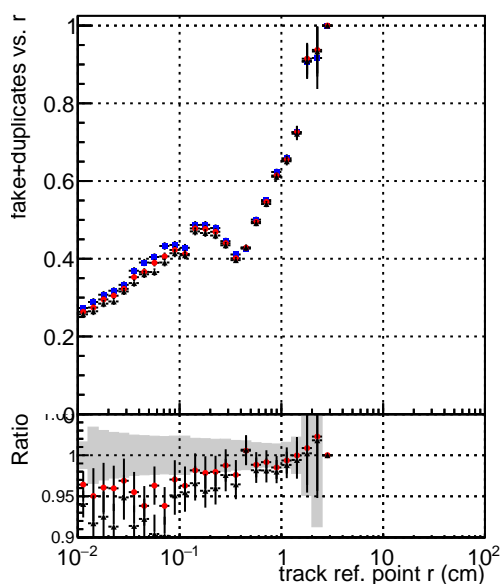

Efficiency vs vertpos**fake+duplicates vs vert r****Efficiency vs vert z****Efficiency vs. sim PV z****fake+duplicates vs Sim. PV z**

—•— DQM_mkFit_TTbarPU50_extractedGeoms_rescaleError100
—•— DQM_mkFit_TTbarPU50_extractedGeoms_rescaleError100_pTCutOverlap0p0
—•— DQM_mkFit_TTbarPU50_extractedGeoms_rescaleError100_pTCutOverlap0p0_dynamicChi2CutOverlap