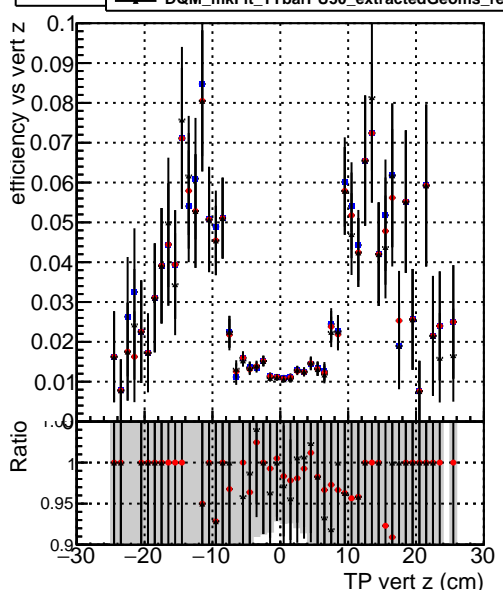

Efficiency vs vertpos**fake+duplicates vs vert r****Efficiency vs vert z****Efficiency vs. sim PV z****fake+duplicates vs Sim. PV z**

—•— DQM_mkFit_TTbarPU50_extractedGeoms_rescaleError100
—•— DQM_mkFit_TTbarPU50_extractedGeoms_rescaleError100_pTCutOverlap0p0
—•— DQM_mkFit_TTbarPU50_extractedGeoms_rescaleError100_pTCutOverlap0p0_dynamicChi2CutOverlap