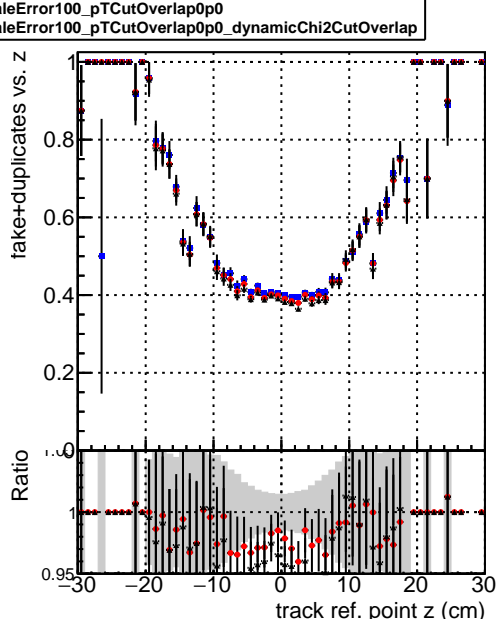

Efficiency vs vertpos**fake+duplicates vs vert r****Efficiency vs vert z****Efficiency vs. sim PV z****fake+duplicates vs Sim. PV z**

—•— DQM_mkFit_TTbarPU50_extractedGeoms_rescaleError100
—•— DQM_mkFit_TTbarPU50_extractedGeoms_rescaleError100_pTCutOverlap0p0
—•— DQM_mkFit_TTbarPU50_extractedGeoms_rescaleError100_pTCutOverlap0p0_dynamicChi2CutOverlap