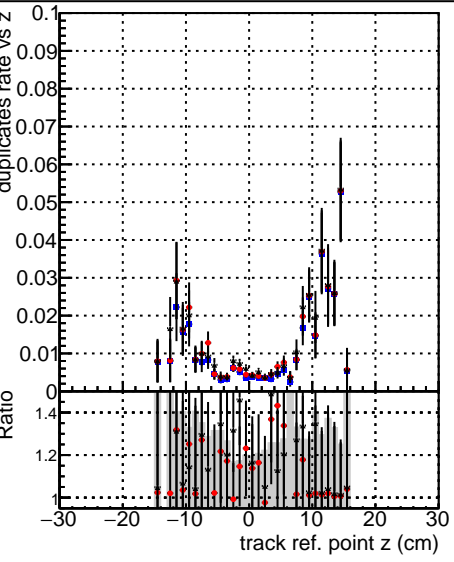

**Fake rate vs vertpos****Duplicates Rate vs vertpos****Pileup rate vs vertpos**

● DQM\_mkFit\_TTbarPU50\_extractedGeoms\_rescaleError100  
● DQM\_mkFit\_TTbarPU50\_extractedGeoms\_rescaleError100\_pTCutOverlap0p0  
● DQM\_mkFit\_TTbarPU50\_extractedGeoms\_rescaleError100\_dynamicChi2CutOverlap

**Fake rate vs v****Fake rate vs. sim PV z****Duplicates Rate vs sim PV z****Pileup rate vs. sim PV z**