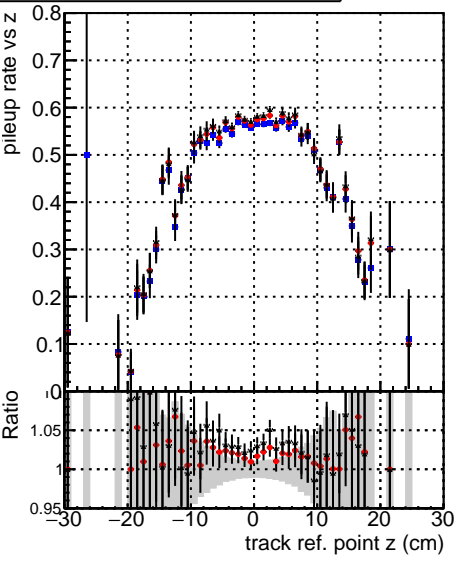

**Fake rate vs vertpos****Duplicates Rate vs vertpos****Pileup rate vs vertpos**

● DQM\_mkFit\_TTbarPU50\_extractedGeoms\_rescaleError100  
● DQM\_mkFit\_TTbarPU50\_extractedGeoms\_rescaleError100\_pTCutOverlap0p0  
● DQM\_mkFit\_TTbarPU50\_extractedGeoms\_rescaleError100\_dynamicChi2CutOverlap

**Fake rate vs v****Fake rate vs. sim PV z****Duplicates Rate vs sim PV z****Pileup rate vs. sim PV z**