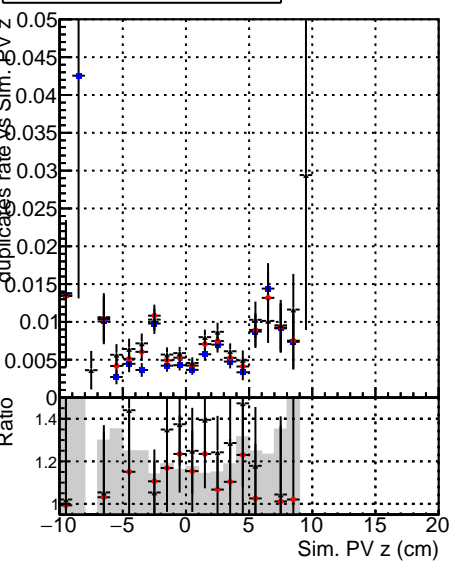

**Fake rate vs vertpos****Duplicates Rate vs vertpos****Pileup rate vs vertpos**

● DQM\_mkFit\_TTbarPU50\_extractedGeoms\_rescaleError100  
● DQM\_mkFit\_TTbarPU50\_extractedGeoms\_rescaleError100\_pTCutOverlap0p0  
● DQM\_mkFit\_TTbarPU50\_extractedGeoms\_rescaleError100\_dynamicChi2CutOverlap

**Fake rate vs v****Fake rate vs. sim PV z****Duplicates Rate vs sim PV z****Pileup rate vs. sim PV z**