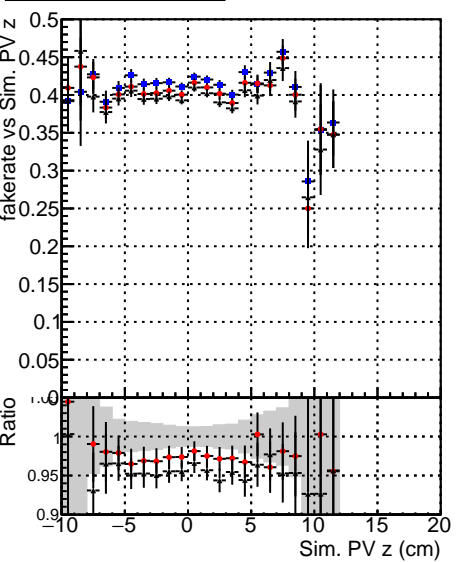

**Fake rate vs vertpos****Duplicates Rate vs vertpos****Pileup rate vs vertpos**

● DQM\_mkFit\_TTbarPU50\_extractedGeoms\_rescaleError100  
● DQM\_mkFit\_TTbarPU50\_extractedGeoms\_rescaleError100\_pTCutOverlap0p0  
● DQM\_mkFit\_TTbarPU50\_extractedGeoms\_rescaleError100\_dynamicChi2CutOverlap

**Fake rate vs v****Fake rate vs. sim PV z****Duplicates Rate vs sim PV z****Pileup rate vs. sim PV z**