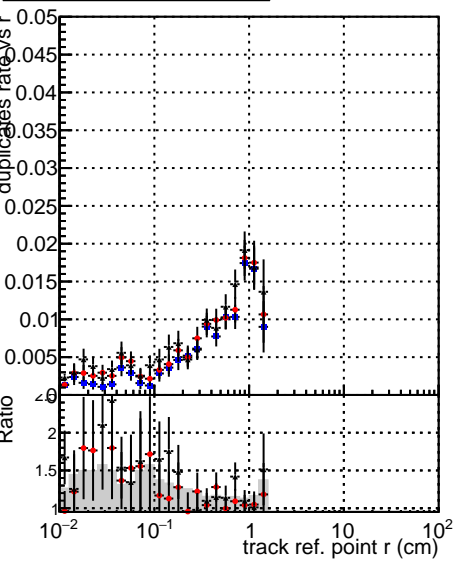

**Fake rate vs vertpos****Duplicates Rate vs vertpos****Pileup rate vs vertpos**

● DQM\_mkFit\_TTbarPU50\_extractedGeoms\_rescaleError100  
● DQM\_mkFit\_TTbarPU50\_extractedGeoms\_rescaleError100\_pTCutOverlap0p0  
● DQM\_mkFit\_TTbarPU50\_extractedGeoms\_rescaleError100\_dynamicChi2CutOverlap

**Fake rate vs v****Fake rate vs. sim PV z****Duplicates Rate vs sim PV z****Pileup rate vs. sim PV z**