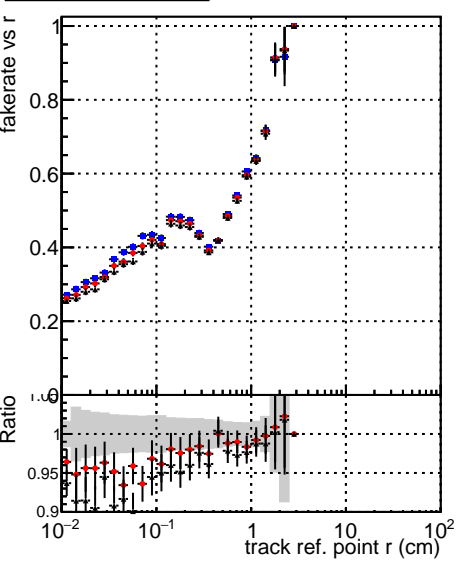

**Fake rate vs vertpos****Duplicates Rate vs vertpos****Pileup rate vs vertpos**

● DQM\_mkFit\_TTbarPU50\_extractedGeoms\_rescaleError100  
● DQM\_mkFit\_TTbarPU50\_extractedGeoms\_rescaleError100\_pTCutOverlap0p0  
● DQM\_mkFit\_TTbarPU50\_extractedGeoms\_rescaleError100\_dynamicChi2CutOverlap

**Fake rate vs v****Fake rate vs. sim PV z****Duplicates Rate vs sim PV z****Pileup rate vs. sim PV z**