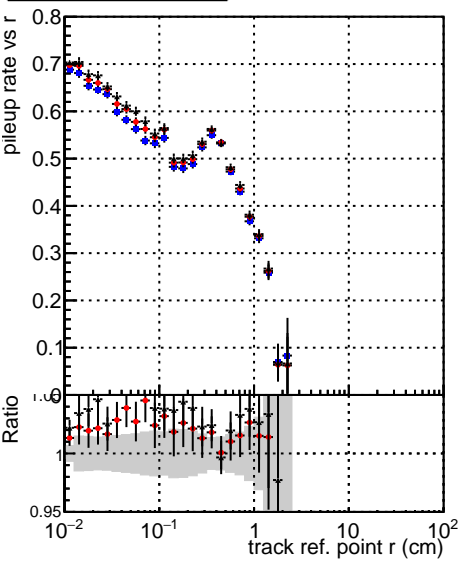

**Fake rate vs vertpos****Duplicates Rate vs vertpos****Pileup rate vs vertpos**

● DQM\_mkFit\_TTbarPU50\_extractedGeoms\_rescaleError100  
● DQM\_mkFit\_TTbarPU50\_extractedGeoms\_rescaleError100\_pTCutOverlap0p0  
● DQM\_mkFit\_TTbarPU50\_extractedGeoms\_rescaleError100\_dynamicChi2CutOverlap

**Fake rate vs v****Fake rate vs. sim PV z****Duplicates Rate vs sim PV z****Pileup rate vs. sim PV z**