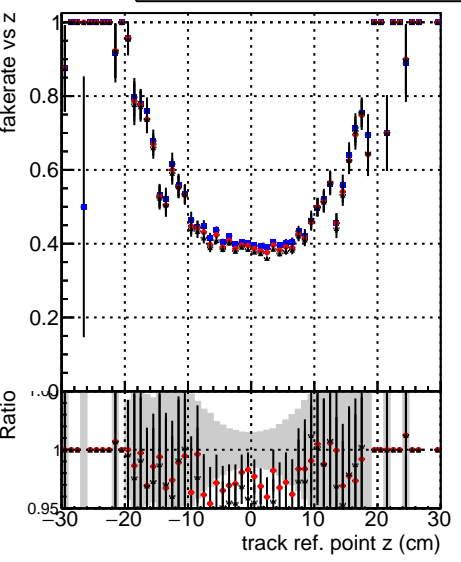

**Fake rate vs vertpos****Duplicates Rate vs vertpos****Pileup rate vs vertpos**

● DQM\_mkFit\_TTbarPU50\_extractedGeoms\_rescaleError100  
● DQM\_mkFit\_TTbarPU50\_extractedGeoms\_rescaleError100\_pTCutOverlap0p0  
● DQM\_mkFit\_TTbarPU50\_extractedGeoms\_rescaleError100\_dynamicChi2CutOverlap

**Fake rate vs v****Fake rate vs. sim PV z****Duplicates Rate vs sim PV z****Pileup rate vs. sim PV z**