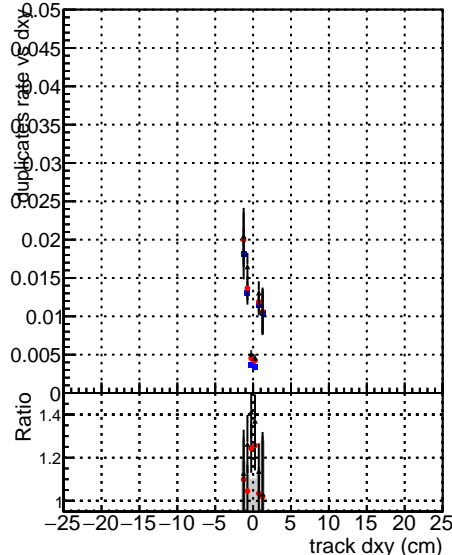

Fake rate vs dxy

Duplicates Rate vs Dxy

Pileup rate vs dxy

■ DGM mkFit TTbar PU50 extracted Geoms_rescale Error100
■ DGM mkFit TTbar PU50 extracted Geoms_rescale Error100 pTCutOverlap0p0
■ DGM mkFit TTbar PU50 extracted Geoms_rescale Error100 dynamicChi2CutOverlap

Fake rate vs dz

Duplicates rate vs dz

Pileup rate vs dz