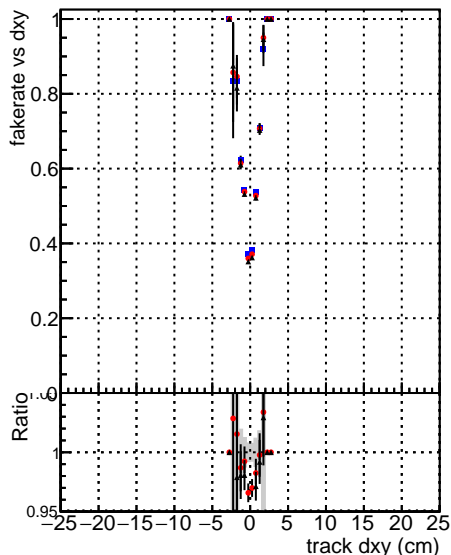

Fake rate vs dxy

Duplicates Rate vs Dxy

Pileup rate vs dxy

■ DGM mkFit TTbar PU50 extracted Geoms_rescale Error100
■ DGM mkFit TTbar PU50 extracted Geoms_rescale Error100 pTCutOverlap0p0
■ DGM mkFit TTbar PU50 extracted Geoms_rescale Error100 dynamicChi2CutOverlap

Fake rate vs dz

Duplicates rate vs dz

Pileup rate vs dz