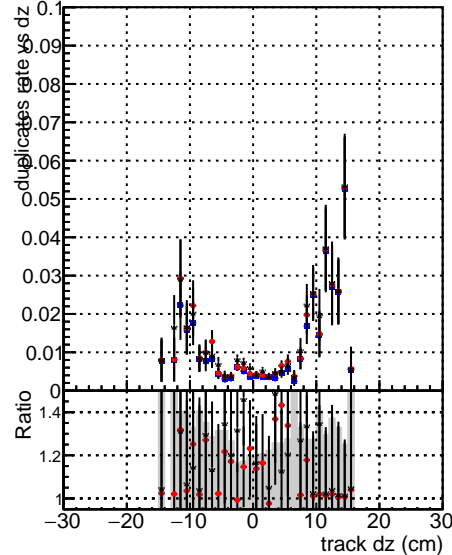

Fake rate vs dxy

Duplicates Rate vs Dxy

Pileup rate vs dxy

■ DGM mkFit TTbar PU50 extracted Geoms_rescale Error100
■ DGM mkFit TTbar PU50 extracted Geoms_rescale Error100 pTCutOverlap0p0
■ DGM mkFit TTbar PU50 extracted Geoms_rescale Error100 dynamicChi2CutOverlap

Fake rate vs dz

Duplicates rate vs dz

Pileup rate vs dz