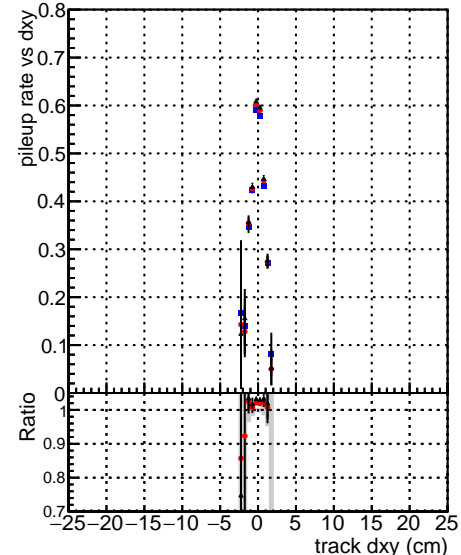

Fake rate vs dxy

Duplicates Rate vs Dxy

Pileup rate vs dxy

■ DGM mkFit TTbar PU50 extracted Geoms_rescale Error100
■ DGM mkFit TTbar PU50 extracted Geoms_rescale Error100 pTCutOverlap0p0
■ DGM mkFit TTbar PU50 extracted Geoms_rescale Error100 dynamicChi2CutOverlap

Fake rate vs dz

Duplicates rate vs dz

Pileup rate vs dz