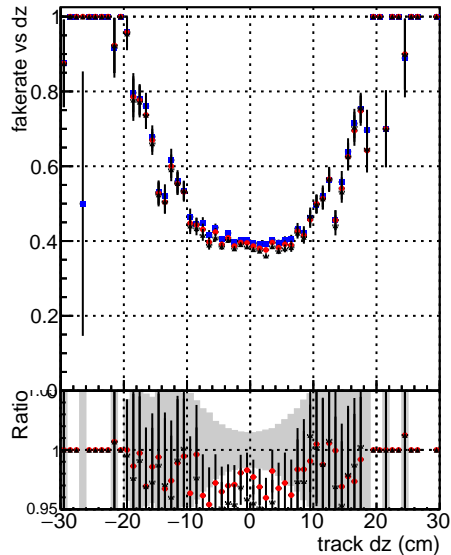

Fake rate vs dxy

Duplicates Rate vs Dxy

Pileup rate vs dxy

■ DGM mkFit TTbar PU50 extracted Geoms_rescale Error100
■ DGM mkFit TTbar PU50 extracted Geoms_rescale Error100 pTCutOverlap0p0
■ DGM mkFit TTbar PU50 extracted Geoms_rescale Error100 dynamicChi2CutOverlap

Fake rate vs dz

Duplicates rate vs dz

Pileup rate vs dz