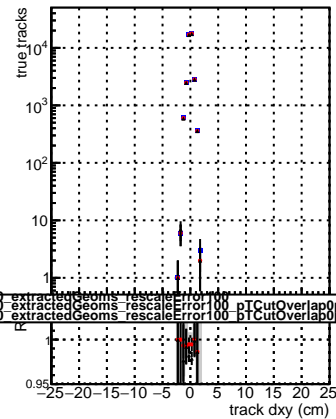

N of reco track vs dxy

N of associated (recoToSim) tracks vs dxy

N of associated (recoToSim) looper tracks vs dxy

N of reco track vs dz

N of associated (recoToSim) tracks vs dz

N of associated (recoToSim) looper tracks vs dz