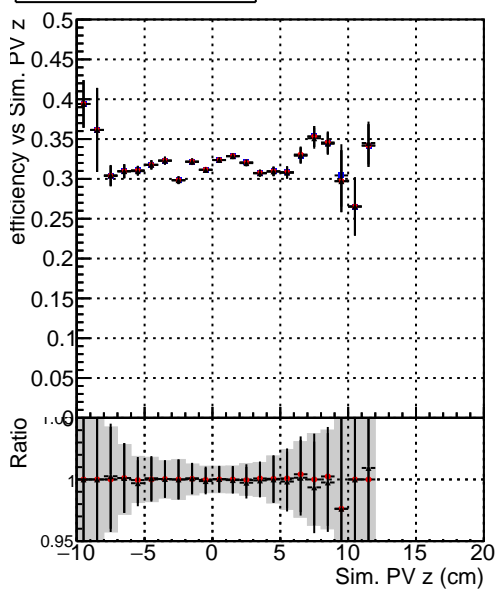

Efficiency vs. sim PV z