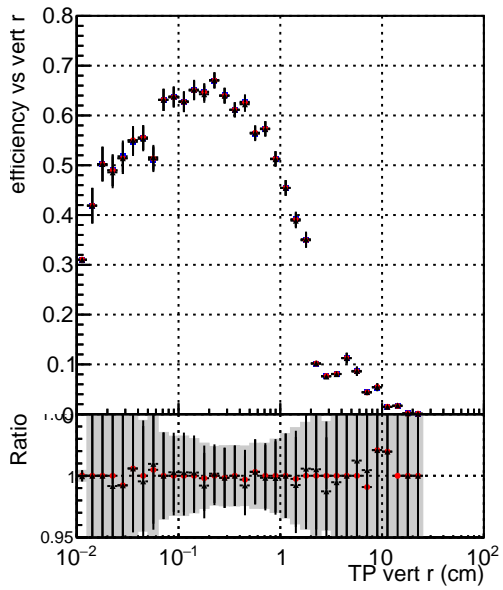

Efficiency vs vert z

Efficiency vs vertpos