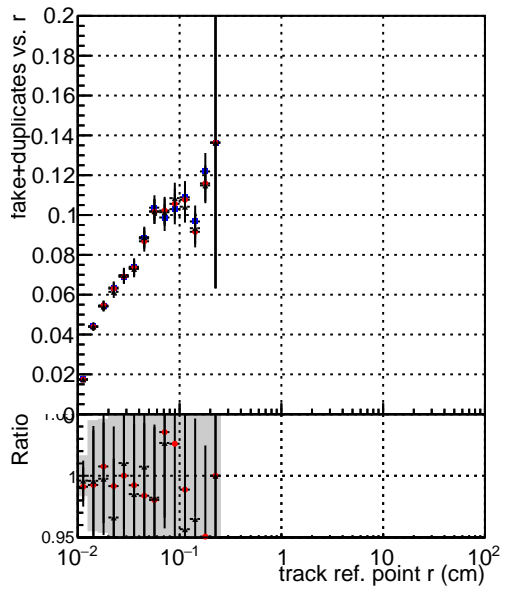

fake+duplicates vs vert r