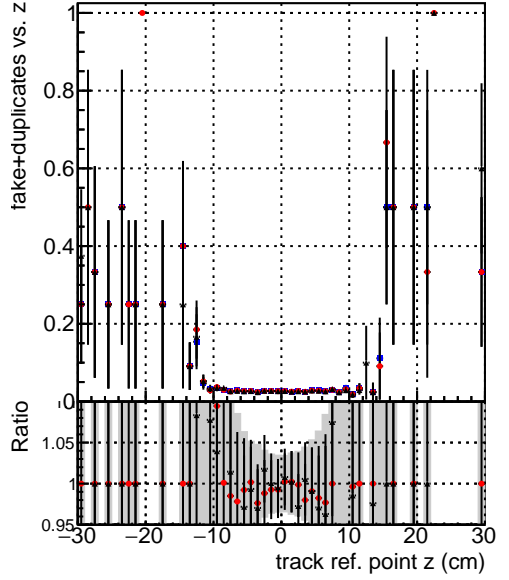

fake+duplicates vs Sim. PV z