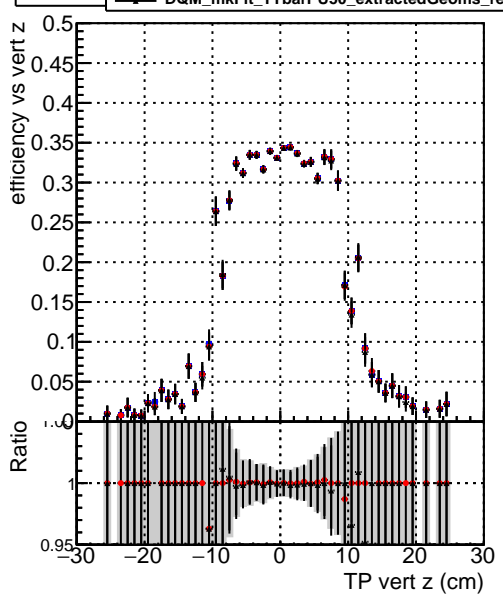

Efficiency vs. sim PV z

Efficiency vs vert z