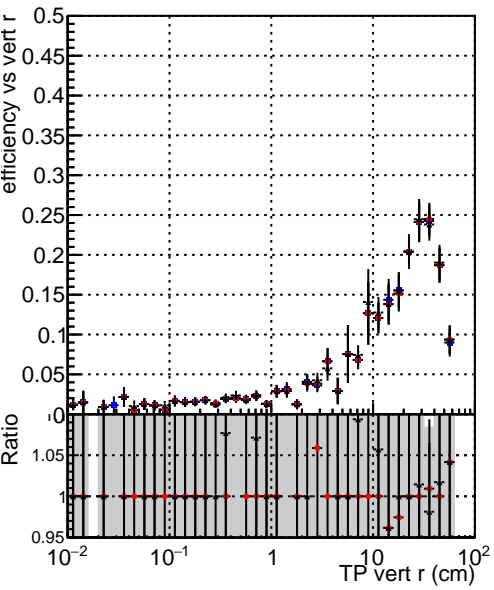

Efficiency vs vertpos

Efficiency vs TP vert r (cm)

- DQM\_mkFit\_TTbarPU50\_extractedGeoms\_rescaleError100
- DQM\_mkFit\_TTbarPU50\_extractedGeoms\_rescaleError100\_pTCutOverlap0p0
- DQM\_mkFit\_TTbarPU50\_extractedGeoms\_rescaleError100\_pTCutOverlap0p0\_dynamicChi2CutOverlap

Efficiency vs. sim PV z