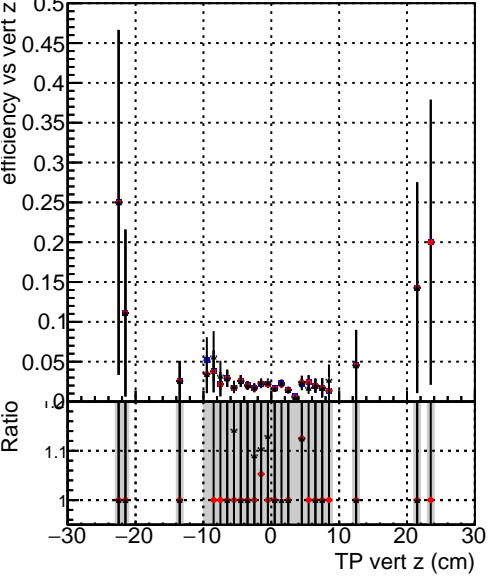

Efficiency vs vertpos

Efficiency vs TP vert r (cm)

- DQM\_mkFit\_TTbarPU50\_extractedGeoms\_rescaleError100
- DQM\_mkFit\_TTbarPU50\_extractedGeoms\_rescaleError100\_pTCutOverlap0p0
- DQM\_mkFit\_TTbarPU50\_extractedGeoms\_rescaleError100\_pTCutOverlap0p0\_dynamicChi2CutOverlap

Efficiency vs. sim PV z