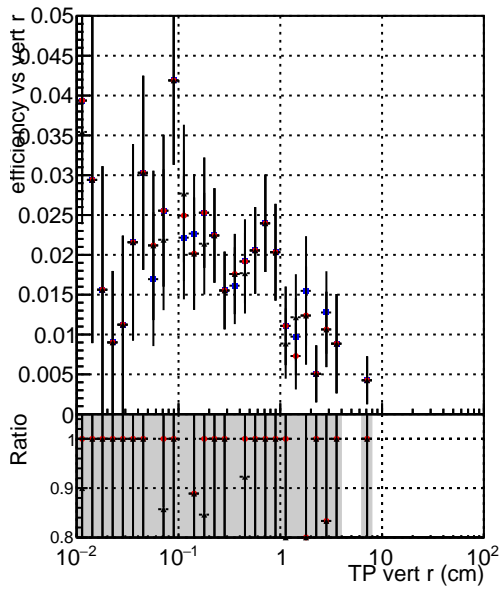

Efficiency vs vertpos

- DQM\_mkFit\_TTbarPU50\_extractedGeoms\_rescaleError100
- DQM\_mkFit\_TTbarPU50\_extractedGeoms\_rescaleError100\_pTCutOverlap0p0
- DQM\_mkFit\_TTbarPU50\_extractedGeoms\_rescaleError100\_pTCutOverlap0p0\_dynamicChi2CutOverlap

Efficiency vs vert z

Efficiency vs. sim PV z