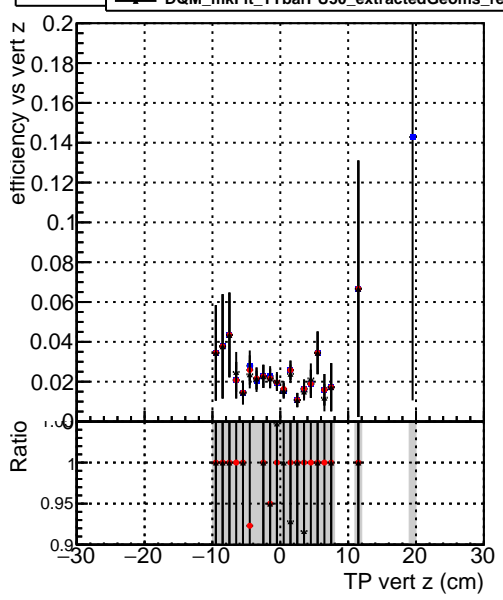

Efficiency vs vertpos

- DQM\_mkFit\_TTbarPU50\_extractedGeoms\_rescaleError100
- DQM\_mkFit\_TTbarPU50\_extractedGeoms\_rescaleError100\_pTCutOverlap0p0
- DQM\_mkFit\_TTbarPU50\_extractedGeoms\_rescaleError100\_pTCutOverlap0p0\_dynamicChi2CutOverlap

Efficiency vs vert z

Efficiency vs. sim PV z