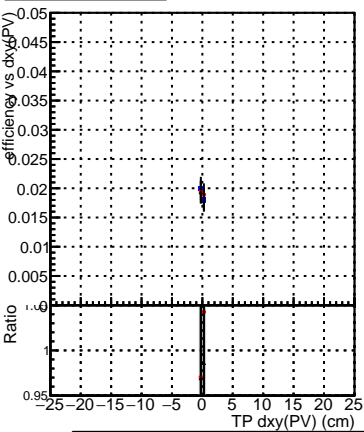

Efficiency vs Dxy(PV)

Efficiency vs Dxy(PV) plot legend:  
- DQM\_mkFit\_TTbarPU50\_extractedGeoms\_rescaleError100  
- DQM\_mkFit\_TTbarPU50\_extractedGeoms\_rescaleError100\_pTCutOverlap0p0  
- DQM\_mkFit\_TTbarPU50\_extractedGeoms\_rescaleError100\_pTCutOverlap0p0\_dynamicChi2CutOverlap

Efficiency vs Dz(PV)

Efficiency vs Dz(PV)