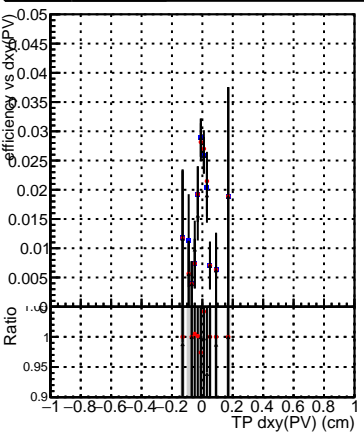

Efficiency vs Dxy(PV)

Efficiency vs Dxy(PV) plot legend:  
- DQM\_mkFit\_TTbarPU50\_extractedGeoms\_rescaleError100  
- DQM\_mkFit\_TTbarPU50\_extractedGeoms\_rescaleError100\_pTCutOverlap0p0  
- DQM\_mkFit\_TTbarPU50\_extractedGeoms\_rescaleError100\_pTCutOverlap0p0\_dynamicChi2CutOverlap

Efficiency vs Dz(PV)

Efficiency vs Dz(PV)