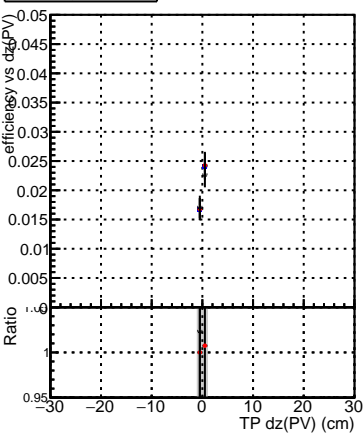

Efficiency vs Dxy(PV)

Efficiency vs Dxy(PV) plot legend:  
- DQM\_mkFit\_TTbarPU50\_extractedGeoms\_rescaleError100  
- DQM\_mkFit\_TTbarPU50\_extractedGeoms\_rescaleError100\_pTCutOverlap0p0  
- DQM\_mkFit\_TTbarPU50\_extractedGeoms\_rescaleError100\_pTCutOverlap0p0\_dynamicChi2CutOverlap

Efficiency vs Dz(PV)

Efficiency vs Dz(PV)