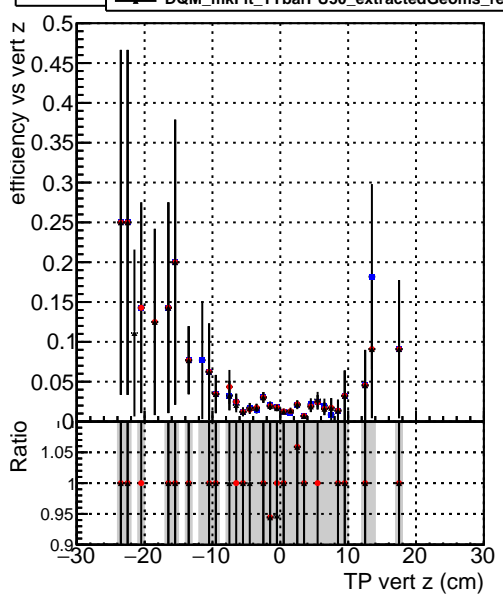

Efficiency vs vertpos

- DQM_mkFit_TTbarPU50_extractedGeoms_rescaleError100
- DQM_mkFit_TTbarPU50_extractedGeoms_rescaleError100_pTCutOverlap0p0
- DQM_mkFit_TTbarPU50_extractedGeoms_rescaleError100_pTCutOverlap0p0_dynamicChi2CutOverlap

Efficiency vs vert z

Efficiency vs. sim PV z