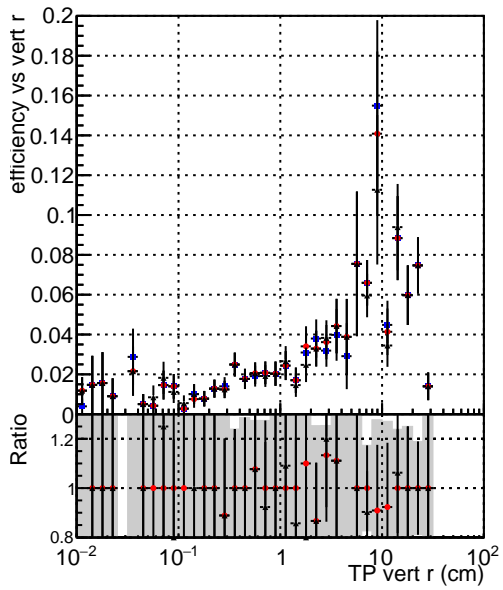

Efficiency vs vertpos

- DQM_mkFit_TTbarPU50_extractedGeoms_rescaleError100
- DQM_mkFit_TTbarPU50_extractedGeoms_rescaleError100_pTCutOverlap0p0
- DQM_mkFit_TTbarPU50_extractedGeoms_rescaleError100_pTCutOverlap0p0_dynamicChi2CutOverlap

Efficiency vs vert z

Efficiency vs. sim PV z