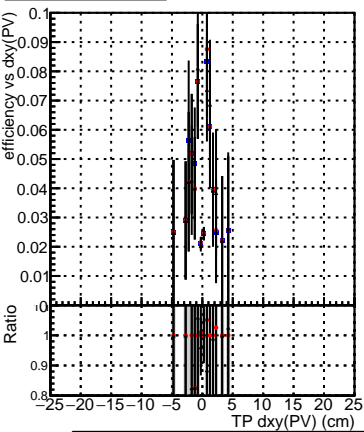

Efficiency vs Dxy(PV)

Efficiency vs Dxy(PV)

- DQM\_mkFit\_TTbarPU50\_extractedGeoms\_rescaleError100
- DQM\_mkFit\_TTbarPU50\_extractedGeoms\_rescaleError100\_pTCutOverlap0p0
- DQM\_mkFit\_TTbarPU50\_extractedGeoms\_rescaleError100\_pTCutOverlap0p0\_dynamicChi2CutOverlap

Efficiency vs Dz(PV)

Efficiency vs Dz(PV)