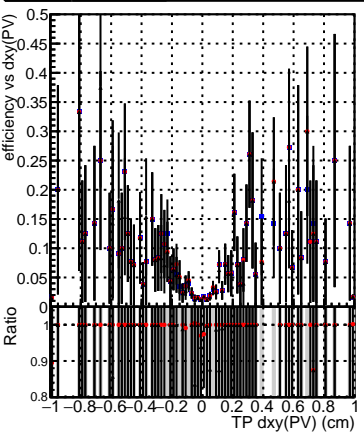

Efficiency vs Dxy(PV)

Efficiency vs Dxy(PV)

- DQM\_mkFit\_TTbarPU50\_extractedGeoms\_rescaleError100
- DQM\_mkFit\_TTbarPU50\_extractedGeoms\_rescaleError100\_pTCutOverlap0p0
- DQM\_mkFit\_TTbarPU50\_extractedGeoms\_rescaleError100\_pTCutOverlap0p0\_dynamicChi2CutOverlap

Efficiency vs Dz(PV)

Efficiency vs Dz(PV)