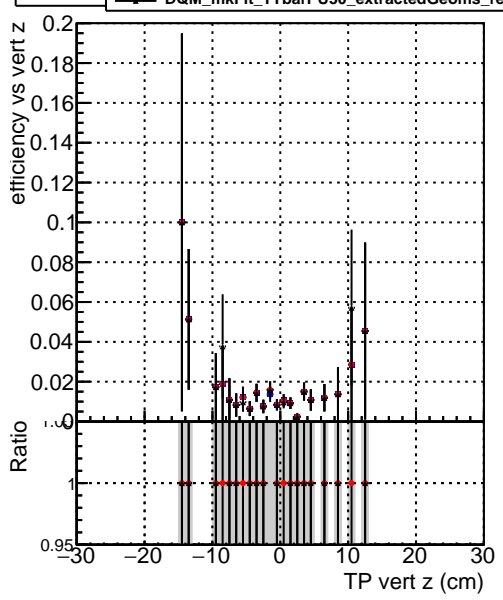

Efficiency vs vertpos

- DQM\_mkFit\_TTbarPU50\_extractedGeoms\_rescaleError100
- DQM\_mkFit\_TTbarPU50\_extractedGeoms\_rescaleError100\_pTCutOverlap0p0
- DQM\_mkFit\_TTbarPU50\_extractedGeoms\_rescaleError100\_pTCutOverlap0p0\_dynamicChi2CutOverlap

Efficiency vs vert z

Efficiency vs. sim PV z