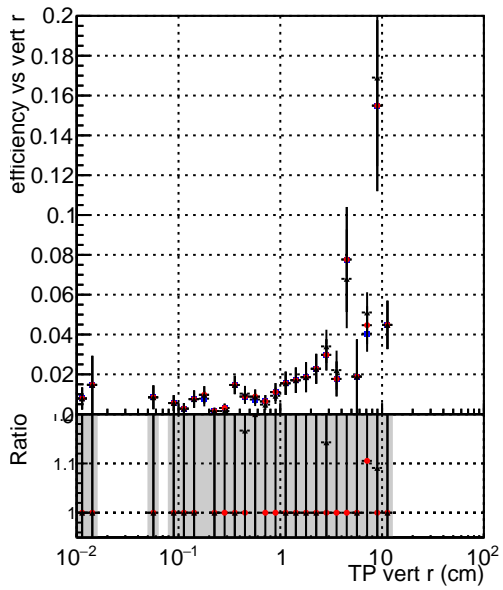

Efficiency vs vertpos

- DQM\_mkFit\_TTbarPU50\_extractedGeoms\_rescaleError100
- DQM\_mkFit\_TTbarPU50\_extractedGeoms\_rescaleError100\_pTCutOverlap0p0
- DQM\_mkFit\_TTbarPU50\_extractedGeoms\_rescaleError100\_pTCutOverlap0p0\_dynamicChi2CutOverlap

Efficiency vs vert z

Efficiency vs. sim PV z