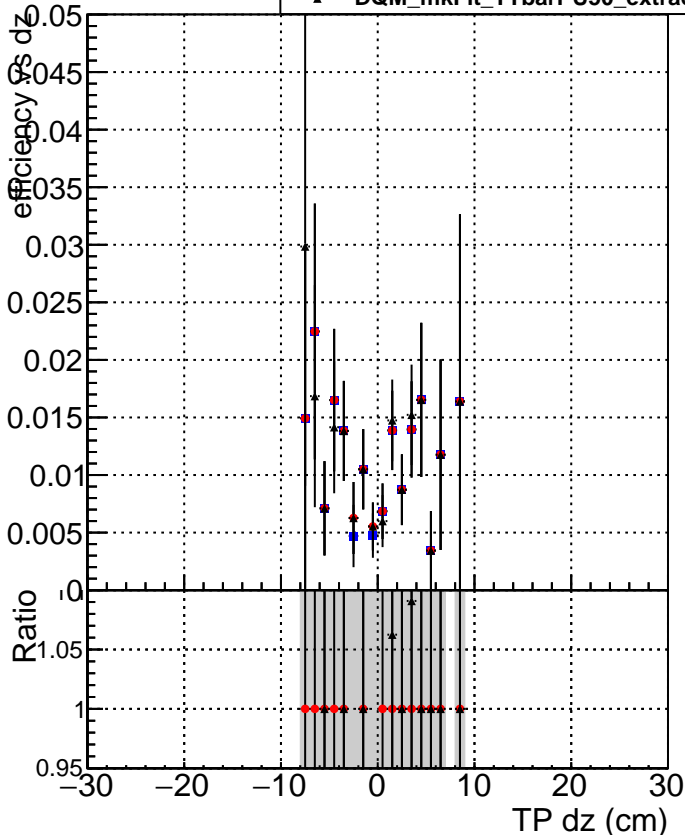

Efficiency vs Dxy

Efficiency vs Dz

- DQM_mkFit_TTbarPU50_extractedGeoms_rescaleError100
- DQM_mkFit_TTbarPU50_extractedGeoms_rescaleError100_pTCutOverlap0p0
- ▲ DQM_mkFit_TTbarPU50_extractedGeoms_rescaleError100_pTCutOverlap0p0_dynamicChi2CutOverlap