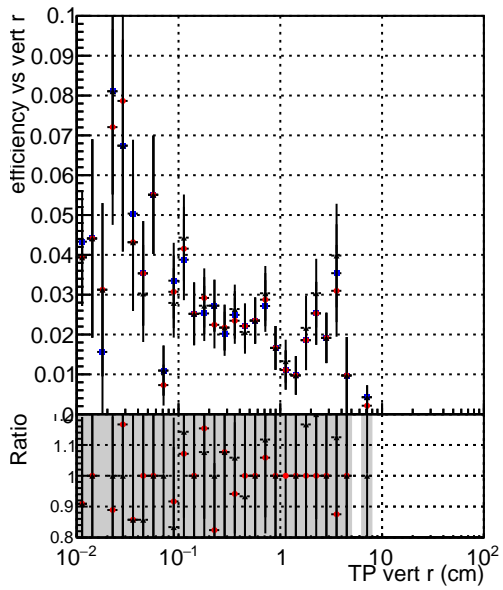

Efficiency vs vertpos

- DQM_mkFit_TTbarPU50_extractedGeoms_rescaleError100
- DQM_mkFit_TTbarPU50_extractedGeoms_rescaleError100_pTCutOverlap0p0
- DQM_mkFit_TTbarPU50_extractedGeoms_rescaleError100_pTCutOverlap0p0_dynamicChi2CutOverlap

Efficiency vs vert z

Efficiency vs. sim PV z