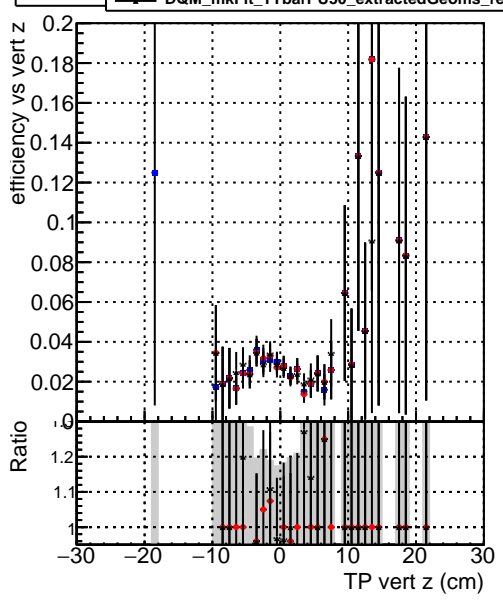

Efficiency vs vertpos

- DQM_mkFit_TTbarPU50_extractedGeoms_rescaleError100
- DQM_mkFit_TTbarPU50_extractedGeoms_rescaleError100_pTCutOverlap0p0
- DQM_mkFit_TTbarPU50_extractedGeoms_rescaleError100_pTCutOverlap0p0_dynamicChi2CutOverlap

Efficiency vs vert z

Efficiency vs. sim PV z