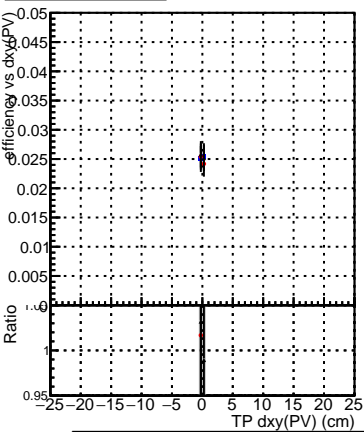

Efficiency vs Dxy(PV)

Efficiency vs Dxy(PV) plot legend:
- DQM_mkFit_TTbarPU50_extractedGeoms_rescaleError100
- DQM_mkFit_TTbarPU50_extractedGeoms_rescaleError100_pTCutOverlap0p0
- DQM_mkFit_TTbarPU50_extractedGeoms_rescaleError100_pTCutOverlap0p0_dynamicChi2CutOverlap

Efficiency vs Dz(PV)

Efficiency vs Dz(PV)