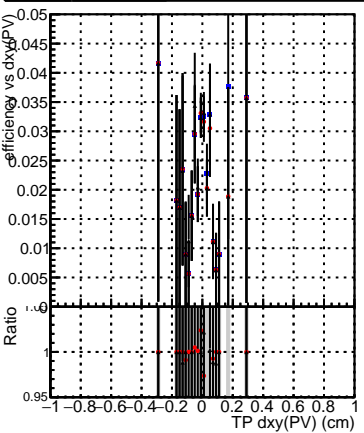

Efficiency vs Dxy(PV)

Efficiency vs Dxy(PV) plot legend:
- DQM_mkFit_TTbarPU50_extractedGeoms_rescaleError100
- DQM_mkFit_TTbarPU50_extractedGeoms_rescaleError100_pTCutOverlap0p0
- DQM_mkFit_TTbarPU50_extractedGeoms_rescaleError100_pTCutOverlap0p0_dynamicChi2CutOverlap

Efficiency vs Dz(PV)

Efficiency vs Dz(PV)