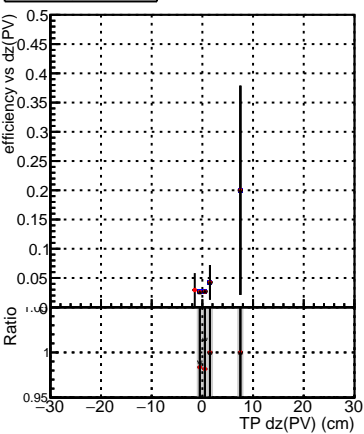

Efficiency vs Dxy(PV)

Efficiency vs Dxy(PV) plot legend:
- DQM_mkFit_TTbarPU50_extractedGeoms_rescaleError100
- DQM_mkFit_TTbarPU50_extractedGeoms_rescaleError100_pTCutOverlap0p0
- DQM_mkFit_TTbarPU50_extractedGeoms_rescaleError100_pTCutOverlap0p0_dynamicChi2CutOverlap

Efficiency vs Dz(PV)

Efficiency vs Dz(PV)