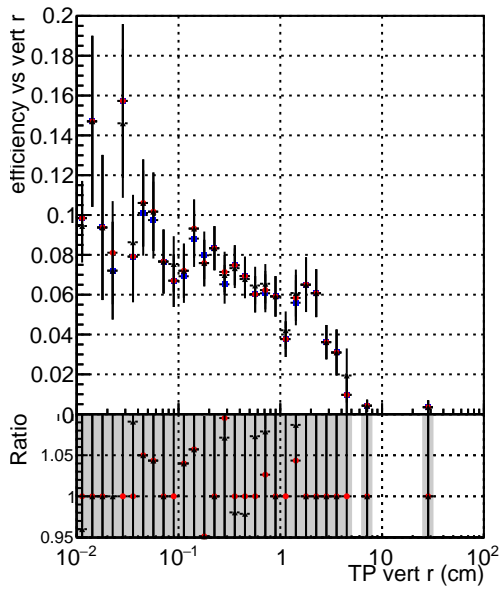

Efficiency vs vertpos

- DQM\_mkFit\_TTbarPU50\_extractedGeoms\_rescaleError100
- DQM\_mkFit\_TTbarPU50\_extractedGeoms\_rescaleError100\_pTCutOverlap0p0
- DQM\_mkFit\_TTbarPU50\_extractedGeoms\_rescaleError100\_pTCutOverlap0p0\_dynamicChi2CutOverlap

Efficiency vs vert z

Efficiency vs. sim PV z