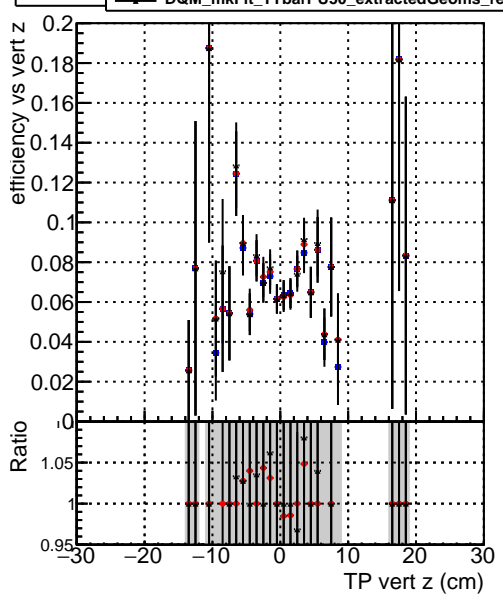

Efficiency vs vertpos

- DQM\_mkFit\_TTbarPU50\_extractedGeoms\_rescaleError100
- DQM\_mkFit\_TTbarPU50\_extractedGeoms\_rescaleError100\_pTCutOverlap0p0
- DQM\_mkFit\_TTbarPU50\_extractedGeoms\_rescaleError100\_pTCutOverlap0p0\_dynamicChi2CutOverlap

Efficiency vs vert z

Efficiency vs. sim PV z