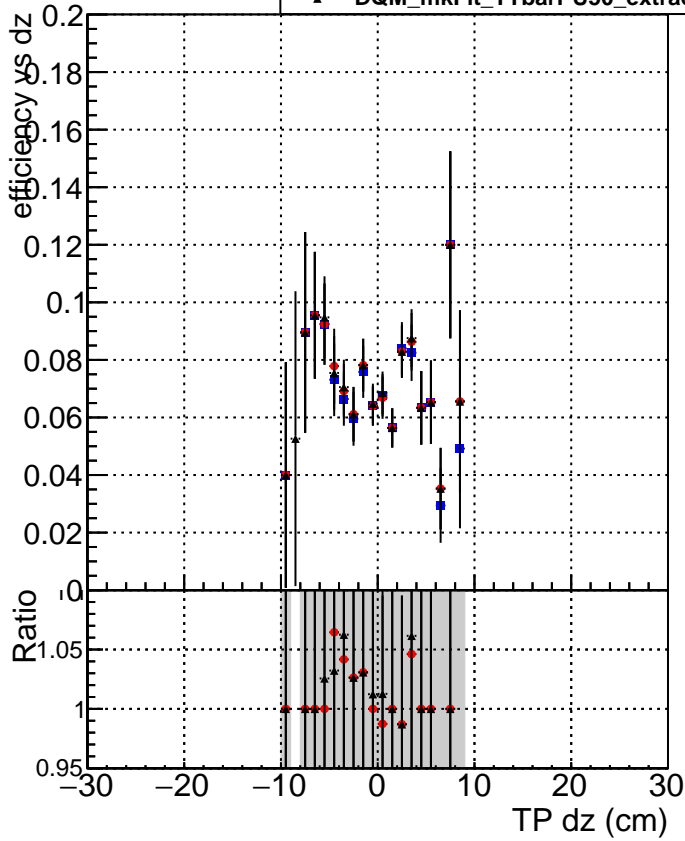

Efficiency vs Dxy

Efficiency vs Dz

- DQM_mkFit_TTbarPU50_extractedGeoms_rescaleError100
- DQM_mkFit_TTbarPU50_extractedGeoms_rescaleError100_pTCutOverlap0p0
- ▲ DQM_mkFit_TTbarPU50_extractedGeoms_rescaleError100_pTCutOverlap0p0_dynamicChi2CutOverlap