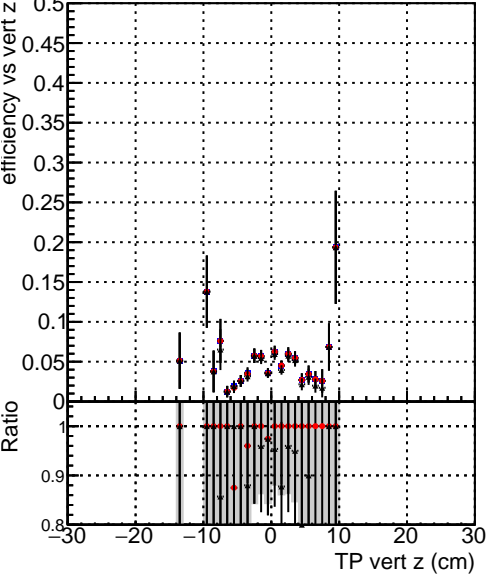

Efficiency vs vertpos

Efficiency vs vert z

- DQM\_mkFit\_TTbarPU50\_extractedGeoms\_rescaleError100
- DQM\_mkFit\_TTbarPU50\_extractedGeoms\_rescaleError100\_pTCutOverlap0p0
- DQM\_mkFit\_TTbarPU50\_extractedGeoms\_rescaleError100\_pTCutOverlap0p0\_dynamicChi2CutOverlap

Efficiency vs. sim PV z