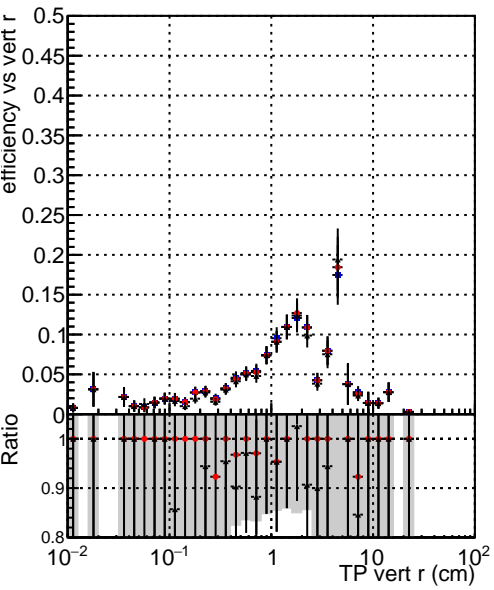

Efficiency vs vertpos

Efficiency vs vert z

- DQM\_mkFit\_TTbarPU50\_extractedGeoms\_rescaleError100
- DQM\_mkFit\_TTbarPU50\_extractedGeoms\_rescaleError100\_pTCutOverlap0p0
- DQM\_mkFit\_TTbarPU50\_extractedGeoms\_rescaleError100\_pTCutOverlap0p0\_dynamicChi2CutOverlap

Efficiency vs. sim PV z