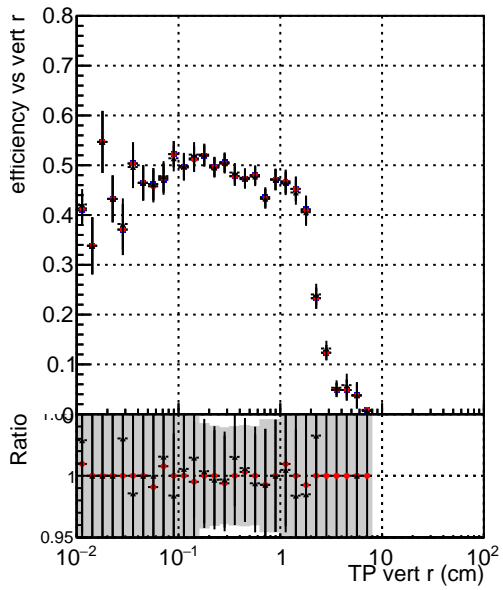

Efficiency vs vertpos

- DQM_mkFit_TTbarPU50_extractedGeoms_rescaleError100
- DQM_mkFit_TTbarPU50_extractedGeoms_rescaleError100_pTCutOverlap0p0
- DQM_mkFit_TTbarPU50_extractedGeoms_rescaleError100_pTCutOverlap0p0_dynamicChi2CutOverlap

Efficiency vs vert z

Efficiency vs. sim PV z