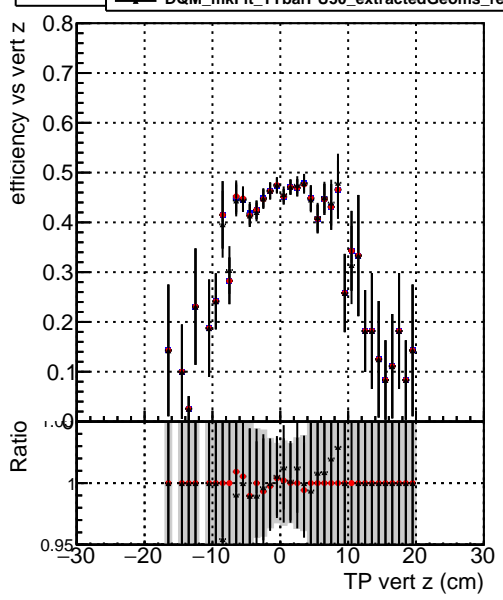

Efficiency vs vertpos

- DQM_mkFit_TTbarPU50_extractedGeoms_rescaleError100
- DQM_mkFit_TTbarPU50_extractedGeoms_rescaleError100_pTCutOverlap0p0
- DQM_mkFit_TTbarPU50_extractedGeoms_rescaleError100_pTCutOverlap0p0_dynamicChi2CutOverlap

Efficiency vs vert z

Efficiency vs. sim PV z