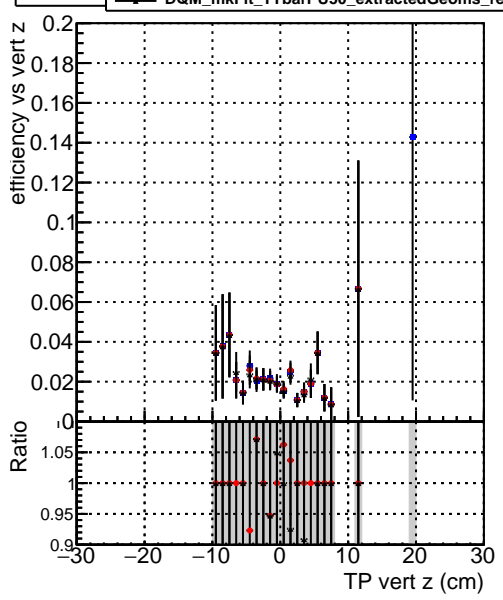

Efficiency vs vertpos

- DQM_mkFit_TTbarPU50_extractedGeoms_rescaleError100
- DQM_mkFit_TTbarPU50_extractedGeoms_rescaleError100_pTCutOverlap0p0
- DQM_mkFit_TTbarPU50_extractedGeoms_rescaleError100_pTCutOverlap0p0_dynamicChi2CutOverlap

Efficiency vs vert z

Efficiency vs. sim PV z