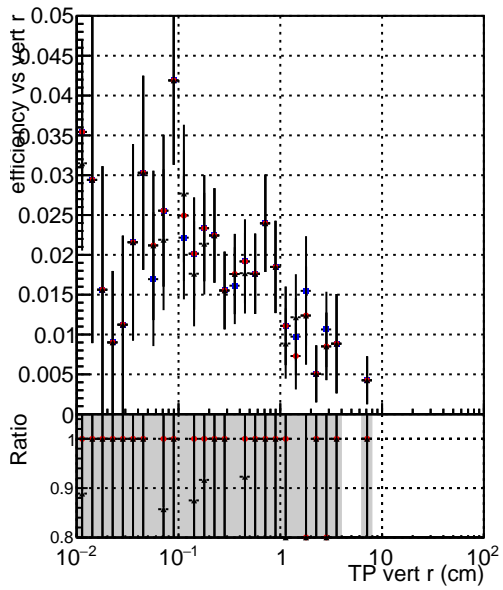

Efficiency vs vertpos

- DQM_mkFit_TTbarPU50_extractedGeoms_rescaleError100
- DQM_mkFit_TTbarPU50_extractedGeoms_rescaleError100_pTCutOverlap0p0
- DQM_mkFit_TTbarPU50_extractedGeoms_rescaleError100_pTCutOverlap0p0_dynamicChi2CutOverlap

Efficiency vs vert z

Efficiency vs. sim PV z