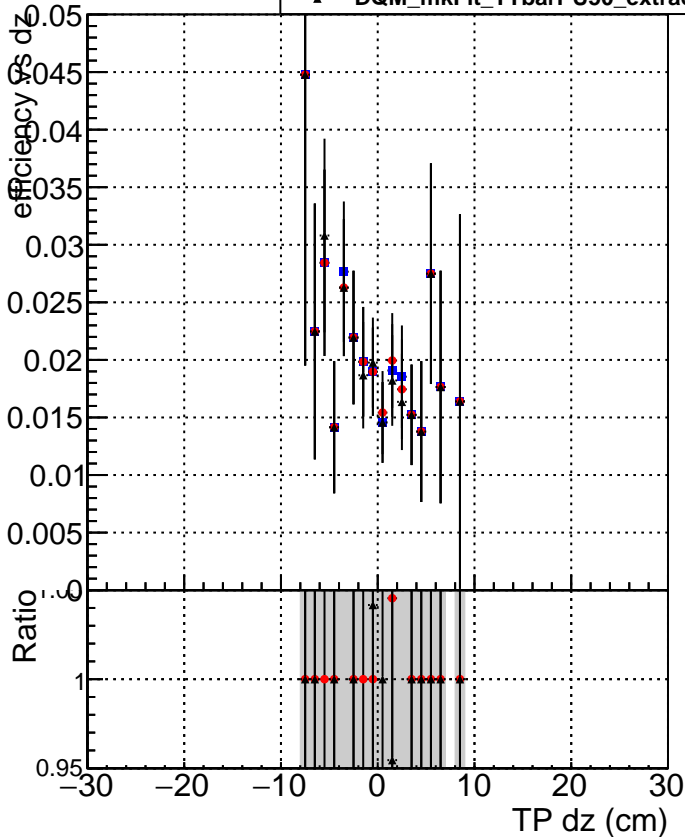

Efficiency vs Dxy

Efficiency vs Dz

- DQM_mkFit_TTbarPU50_extractedGeoms_rescaleError100
- DQM_mkFit_TTbarPU50_extractedGeoms_rescaleError100_pTCutOverlap0p0
- ▲ DQM_mkFit_TTbarPU50_extractedGeoms_rescaleError100_pTCutOverlap0p0_dynamicChi2CutOverlap