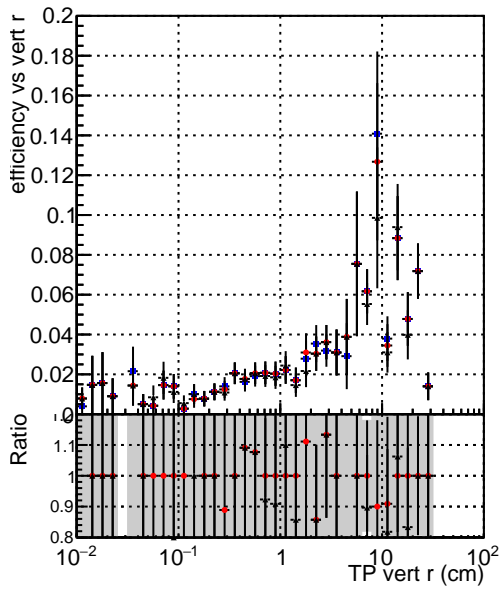

Efficiency vs vertpos

- DQM_mkFit_TTbarPU50_extractedGeoms_rescaleError100
- DQM_mkFit_TTbarPU50_extractedGeoms_rescaleError100_pTCutOverlap0p0
- DQM_mkFit_TTbarPU50_extractedGeoms_rescaleError100_pTCutOverlap0p0_dynamicChi2CutOverlap

Efficiency vs vert z

Efficiency vs. sim PV z