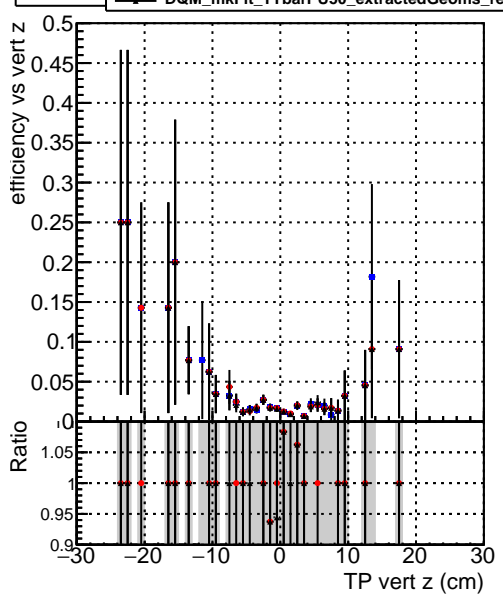

Efficiency vs vertpos

- DQM_mkFit_TTbarPU50_extractedGeoms_rescaleError100
- DQM_mkFit_TTbarPU50_extractedGeoms_rescaleError100_pTCutOverlap0p0
- DQM_mkFit_TTbarPU50_extractedGeoms_rescaleError100_pTCutOverlap0p0_dynamicChi2CutOverlap

Efficiency vs vert z

Efficiency vs. sim PV z