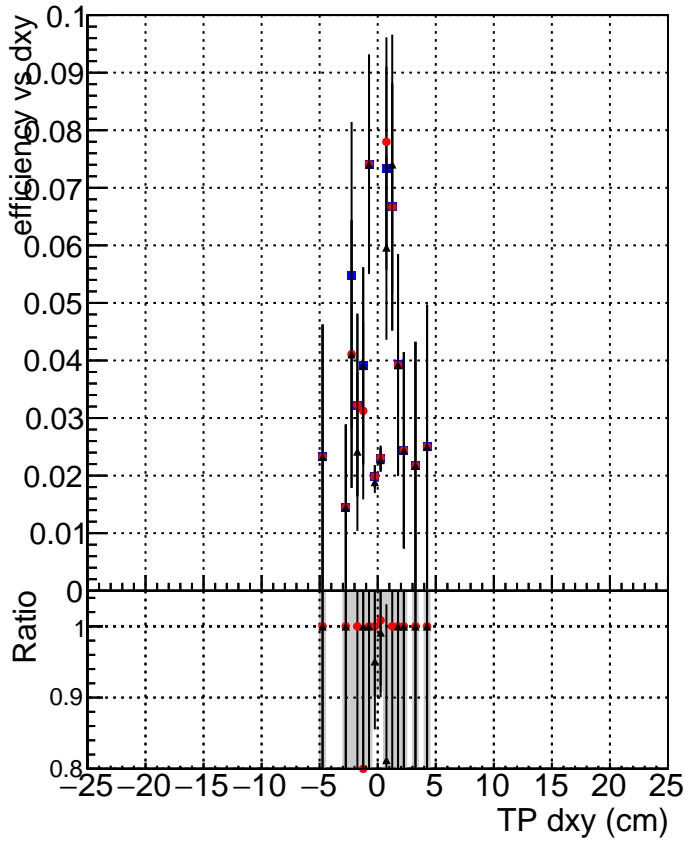

Efficiency vs Dxy

Efficiency vs Dz

- DQM_mkFit_TTbarPU50_extractedGeoms_rescaleError100
- DQM_mkFit_TTbarPU50_extractedGeoms_rescaleError100_pTCutOverlap0p0
- ▲ DQM_mkFit_TTbarPU50_extractedGeoms_rescaleError100_pTCutOverlap0p0_dynamicChi2CutOverlap