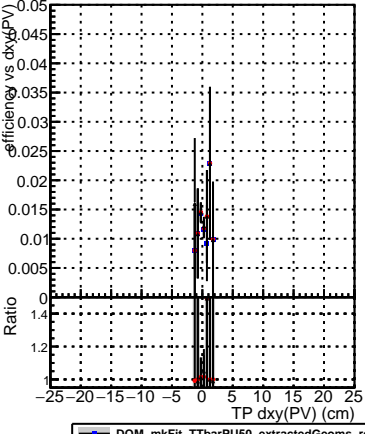

Efficiency vs Dxy(PV)

Legend:
- DQM_mkFit_TTbarPU50_extractedGeoms_rescaleError100
- DQM_mkFit_TTbarPU50_extractedGeoms_rescaleError100_pTCutOverlap0p0
- DQM_mkFit_TTbarPU50_extractedGeoms_rescaleError100_pTCutOverlap0p0_dynamicChi2CutOverlap

Efficiency vs Dz(PV)

Efficiency vs Dz(PV)