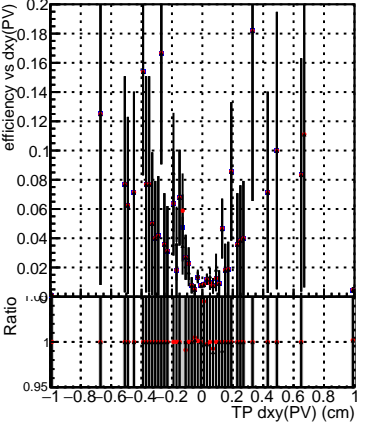

Efficiency vs Dxy(PV)

Legend:
- DQM_mkFit_TTbarPU50_extractedGeoms_rescaleError100
- DQM_mkFit_TTbarPU50_extractedGeoms_rescaleError100_pTCutOverlap0p0
- DQM_mkFit_TTbarPU50_extractedGeoms_rescaleError100_pTCutOverlap0p0_dynamicChi2CutOverlap

Efficiency vs Dz(PV)

Efficiency vs Dz(PV)