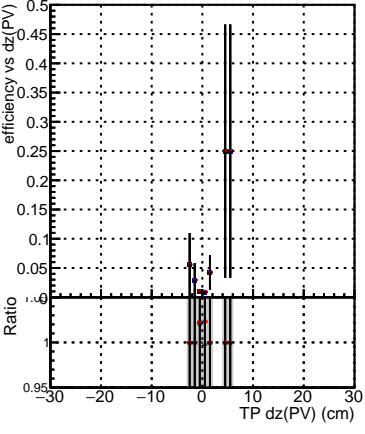

Efficiency vs Dxy(PV)

Legend:
- DQM_mkFit_TTbarPU50_extractedGeoms_rescaleError100
- DQM_mkFit_TTbarPU50_extractedGeoms_rescaleError100_pTCutOverlap0p0
- DQM_mkFit_TTbarPU50_extractedGeoms_rescaleError100_pTCutOverlap0p0_dynamicChi2CutOverlap

Efficiency vs Dz(PV)

Efficiency vs Dz(PV)