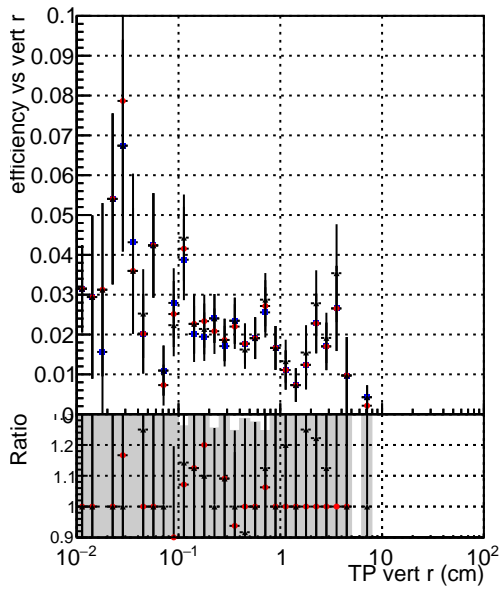

Efficiency vs vertpos

- DQM\_mkFit\_TTbarPU50\_extractedGeoms\_rescaleError100
- DQM\_mkFit\_TTbarPU50\_extractedGeoms\_rescaleError100\_pTCutOverlap0p0
- DQM\_mkFit\_TTbarPU50\_extractedGeoms\_rescaleError100\_pTCutOverlap0p0\_dynamicChi2CutOverlap

Efficiency vs vert z

Efficiency vs. sim PV z