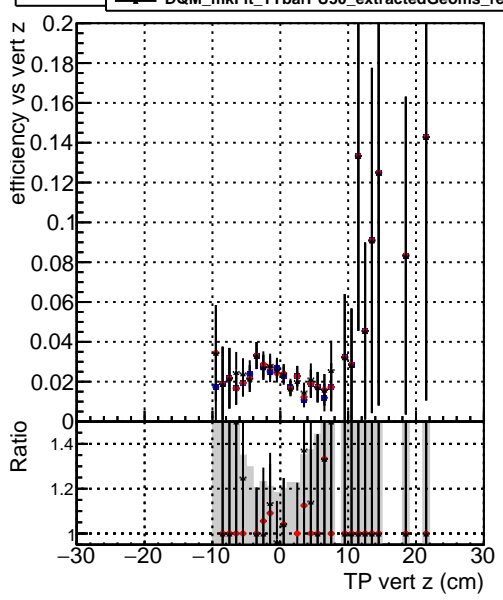

Efficiency vs vertpos

- DQM\_mkFit\_TTbarPU50\_extractedGeoms\_rescaleError100
- DQM\_mkFit\_TTbarPU50\_extractedGeoms\_rescaleError100\_pTCutOverlap0p0
- DQM\_mkFit\_TTbarPU50\_extractedGeoms\_rescaleError100\_pTCutOverlap0p0\_dynamicChi2CutOverlap

Efficiency vs vert z

Efficiency vs. sim PV z