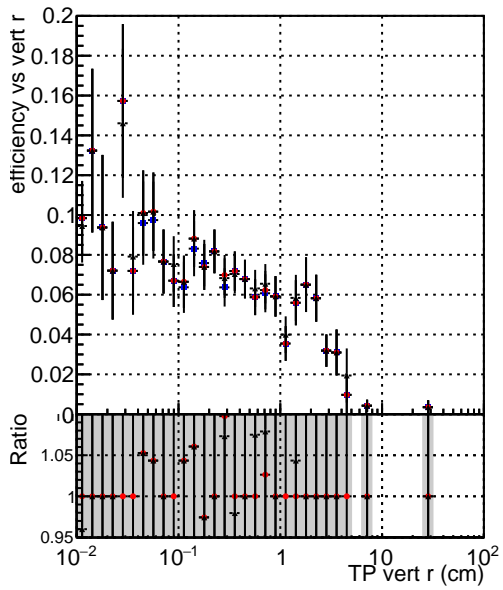

Efficiency vs vertpos

- DQM_mkFit_TTbarPU50_extractedGeoms_rescaleError100
- DQM_mkFit_TTbarPU50_extractedGeoms_rescaleError100_pTCutOverlap0p0
- DQM_mkFit_TTbarPU50_extractedGeoms_rescaleError100_pTCutOverlap0p0_dynamicChi2CutOverlap

Efficiency vs vert z

Efficiency vs. sim PV z