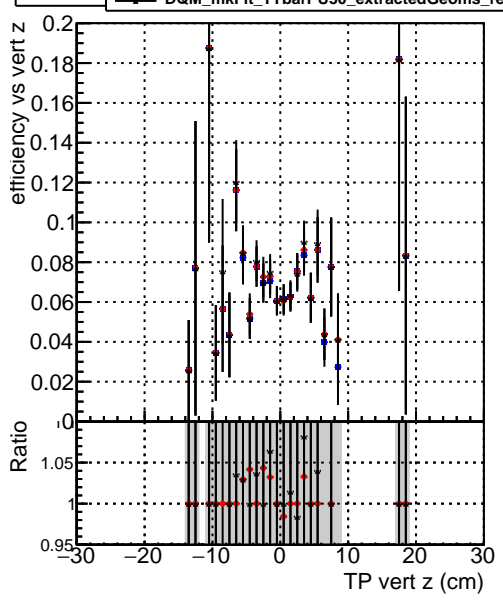

Efficiency vs vertpos

- DQM_mkFit_TTbarPU50_extractedGeoms_rescaleError100
- DQM_mkFit_TTbarPU50_extractedGeoms_rescaleError100_pTCutOverlap0p0
- DQM_mkFit_TTbarPU50_extractedGeoms_rescaleError100_pTCutOverlap0p0_dynamicChi2CutOverlap

Efficiency vs vert z

Efficiency vs. sim PV z