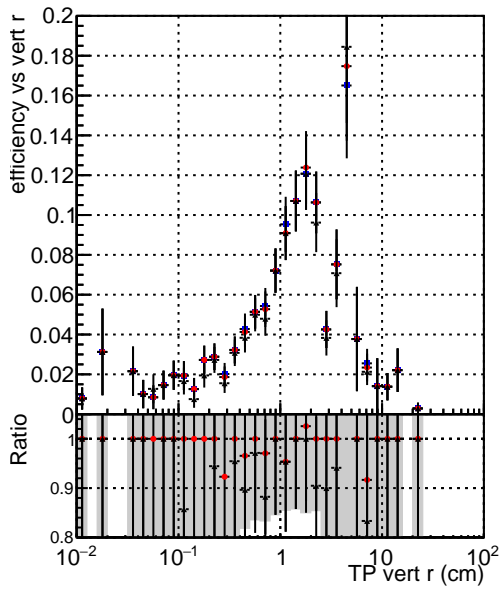

Efficiency vs vertpos

- DQM_mkFit_TTbarPU50_extractedGeoms_rescaleError100
- DQM_mkFit_TTbarPU50_extractedGeoms_rescaleError100_pTCutOverlap0p0
- DQM_mkFit_TTbarPU50_extractedGeoms_rescaleError100_pTCutOverlap0p0_dynamicChi2CutOverlap

Efficiency vs vert z

Efficiency vs. sim PV z