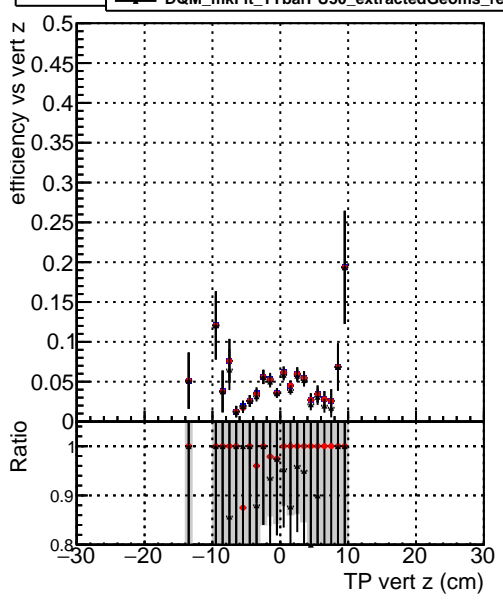

Efficiency vs vertpos

- DQM_mkFit_TTbarPU50_extractedGeoms_rescaleError100
- DQM_mkFit_TTbarPU50_extractedGeoms_rescaleError100_pTCutOverlap0p0
- DQM_mkFit_TTbarPU50_extractedGeoms_rescaleError100_pTCutOverlap0p0_dynamicChi2CutOverlap

Efficiency vs vert z

Efficiency vs. sim PV z