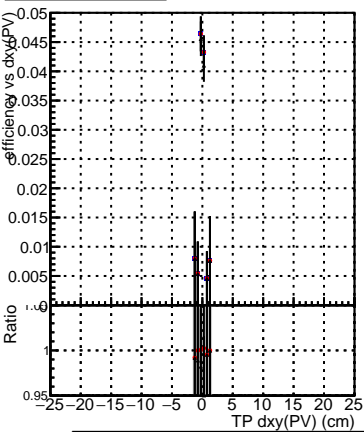

Efficiency vs Dxy(PV)

Efficiency

- DQM_mkFit_TTbarPU50_extractedGeoms_rescaleError100
- DQM_mkFit_TTbarPU50_extractedGeoms_rescaleError100_pTCutOverlap0p0
- DQM_mkFit_TTbarPU50_extractedGeoms_rescaleError100_pTCutOverlap0p0_dynamicChi2CutOverlap

Efficiency vs Dz(PV)

Efficiency vs Dz(PV)