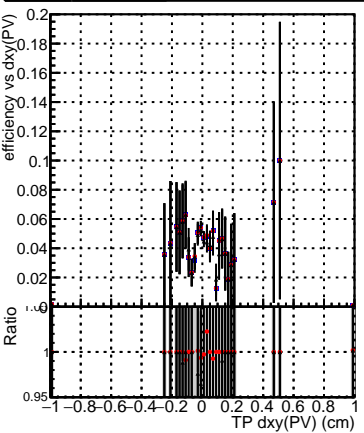

Efficiency vs Dxy(PV)

Efficiency

- DQM_mkFit_TTbarPU50_extractedGeoms_rescaleError100
- DQM_mkFit_TTbarPU50_extractedGeoms_rescaleError100_pTCutOverlap0p0
- DQM_mkFit_TTbarPU50_extractedGeoms_rescaleError100_pTCutOverlap0p0_dynamicChi2CutOverlap

Efficiency vs Dz(PV)

Efficiency vs Dz(PV)