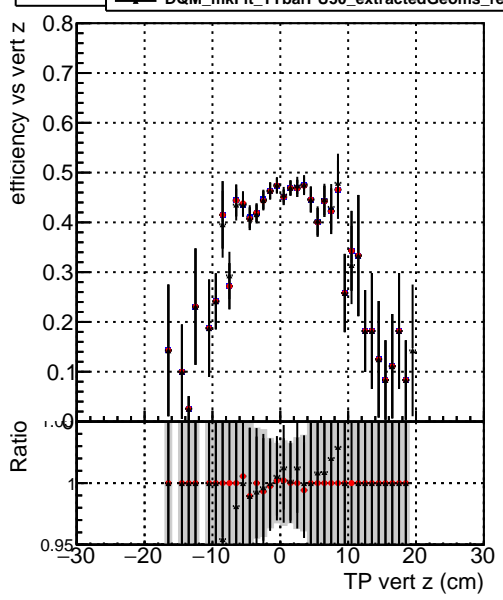

Efficiency vs vertpos

- DQM_mkFit_TTbarPU50_extractedGeoms_rescaleError100
- DQM_mkFit_TTbarPU50_extractedGeoms_rescaleError100_pTCutOverlap0p0
- DQM_mkFit_TTbarPU50_extractedGeoms_rescaleError100_pTCutOverlap0p0_dynamicChi2CutOverlap

Efficiency vs vert z

Efficiency vs. sim PV z