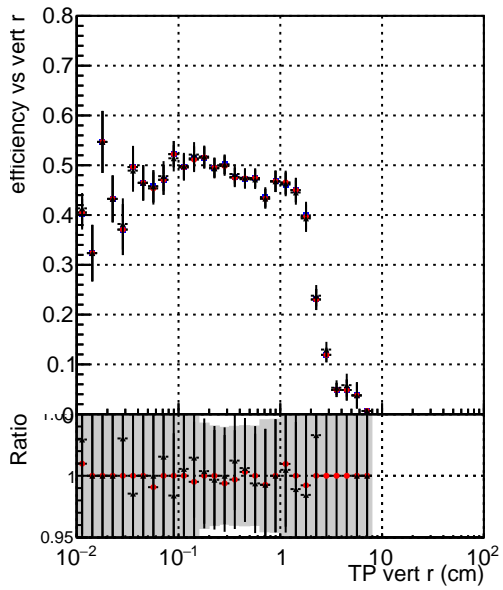

Efficiency vs vertpos

- DQM_mkFit_TTbarPU50_extractedGeoms_rescaleError100
- DQM_mkFit_TTbarPU50_extractedGeoms_rescaleError100_pTCutOverlap0p0
- DQM_mkFit_TTbarPU50_extractedGeoms_rescaleError100_pTCutOverlap0p0_dynamicChi2CutOverlap

Efficiency vs vert z

Efficiency vs. sim PV z