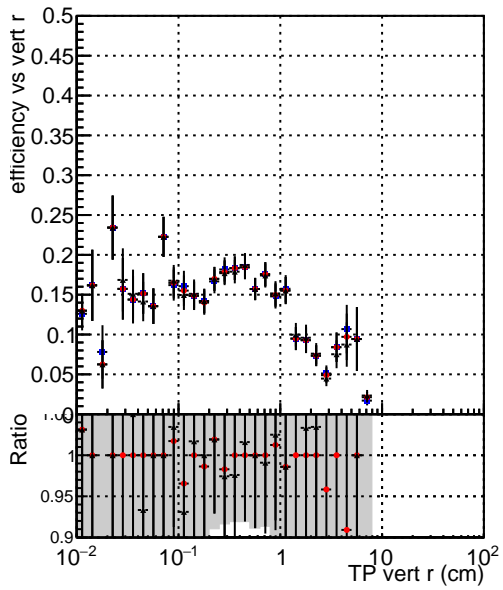

Efficiency vs vertpos

- DQM\_mkFit\_TTbarPU50\_extractedGeoms\_rescaleError100
- DQM\_mkFit\_TTbarPU50\_extractedGeoms\_rescaleError100\_pTCutOverlap0p0
- DQM\_mkFit\_TTbarPU50\_extractedGeoms\_rescaleError100\_pTCutOverlap0p0\_dynamicChi2CutOverlap

Efficiency vs vert z

Efficiency vs. sim PV z