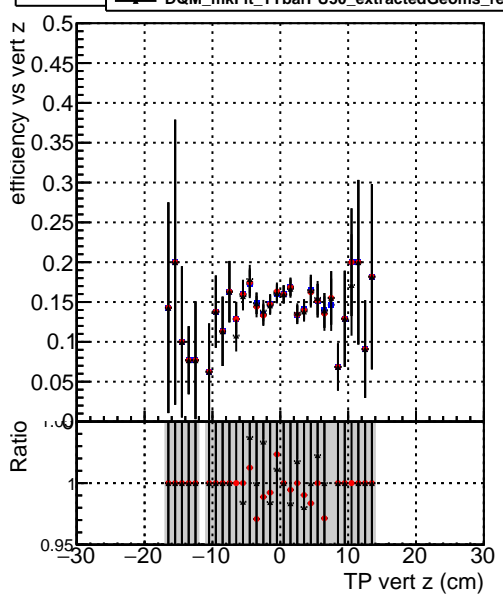

Efficiency vs vertpos

- DQM\_mkFit\_TTbarPU50\_extractedGeoms\_rescaleError100
- DQM\_mkFit\_TTbarPU50\_extractedGeoms\_rescaleError100\_pTCutOverlap0p0
- DQM\_mkFit\_TTbarPU50\_extractedGeoms\_rescaleError100\_pTCutOverlap0p0\_dynamicChi2CutOverlap

Efficiency vs vert z

Efficiency vs. sim PV z