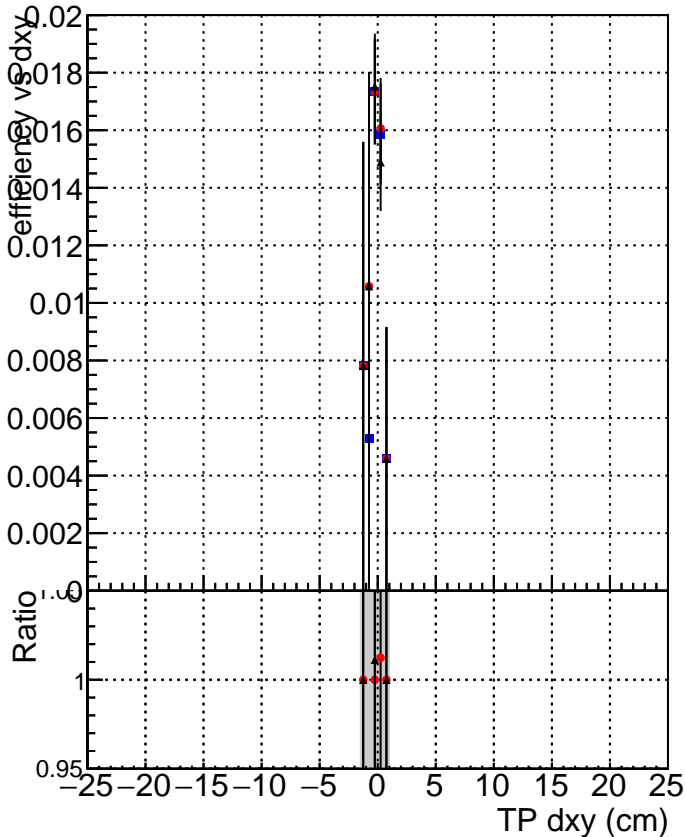

Efficiency vs Dxy

Efficiency vs Dz

- DQM_mkFit_TTbarPU50_extractedGeoms_rescaleError100
- DQM_mkFit_TTbarPU50_extractedGeoms_rescaleError100_pTCutOverlap0p0
- ▲ DQM_mkFit_TTbarPU50_extractedGeoms_rescaleError100_pTCutOverlap0p0_dynamicChi2CutOverlap