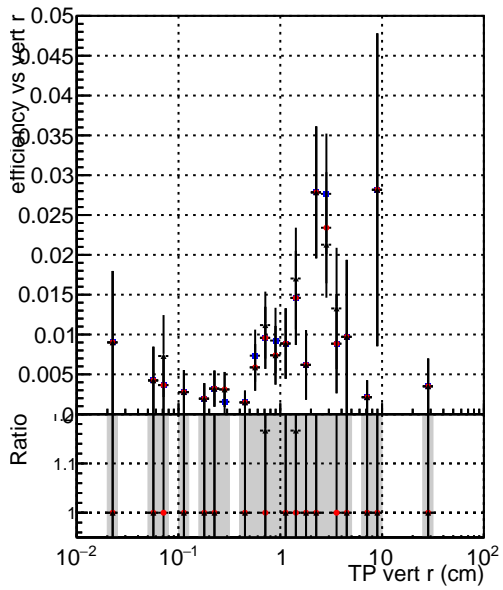

Efficiency vs vertpos

Efficiency vs vert z

- DQM\_mkFit\_TTbarPU50\_extractedGeoms\_rescaleError100
- DQM\_mkFit\_TTbarPU50\_extractedGeoms\_rescaleError100\_pTCutOverlap0p0
- DQM\_mkFit\_TTbarPU50\_extractedGeoms\_rescaleError100\_pTCutOverlap0p0\_dynamicChi2CutOverlap

Efficiency vs. sim PV z