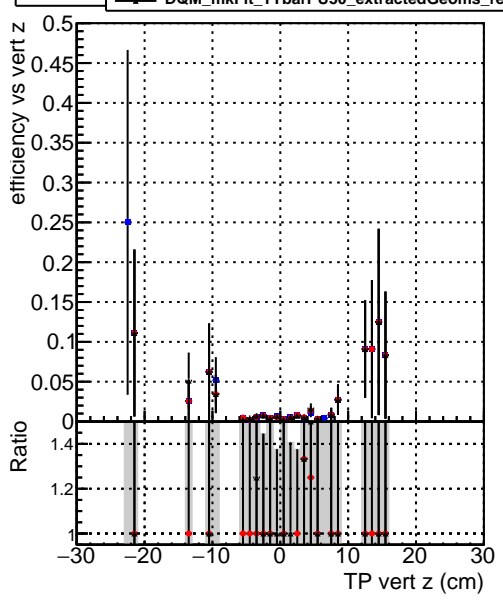

Efficiency vs vertpos

Efficiency vs vert z

- DQM\_mkFit\_TTbarPU50\_extractedGeoms\_rescaleError100
- DQM\_mkFit\_TTbarPU50\_extractedGeoms\_rescaleError100\_pTCutOverlap0p0
- DQM\_mkFit\_TTbarPU50\_extractedGeoms\_rescaleError100\_pTCutOverlap0p0\_dynamicChi2CutOverlap

Efficiency vs. sim PV z