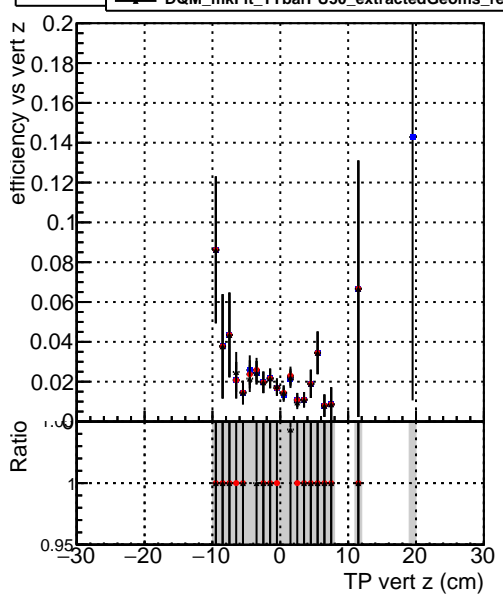

Efficiency vs vertpos

- DQM\_mkFit\_TTbarPU50\_extractedGeoms\_rescaleError100
- DQM\_mkFit\_TTbarPU50\_extractedGeoms\_rescaleError100\_pTCutOverlap0p0
- DQM\_mkFit\_TTbarPU50\_extractedGeoms\_rescaleError100\_pTCutOverlap0p0\_dynamicChi2CutOverlap

Efficiency vs vert z

Efficiency vs. sim PV z