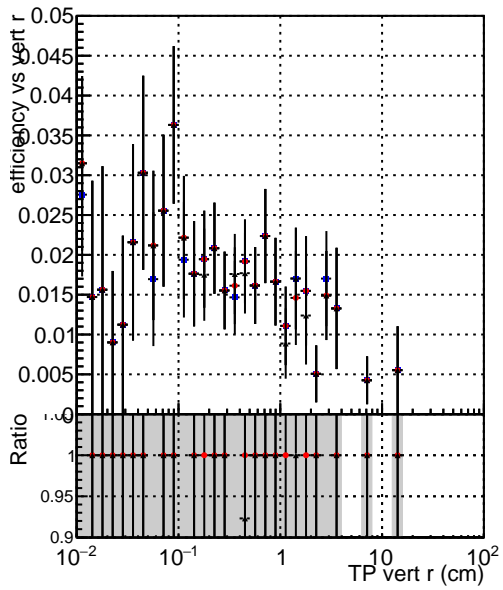

Efficiency vs vertpos

- DQM\_mkFit\_TTbarPU50\_extractedGeoms\_rescaleError100
- DQM\_mkFit\_TTbarPU50\_extractedGeoms\_rescaleError100\_pTCutOverlap0p0
- DQM\_mkFit\_TTbarPU50\_extractedGeoms\_rescaleError100\_pTCutOverlap0p0\_dynamicChi2CutOverlap

Efficiency vs vert z

Efficiency vs. sim PV z