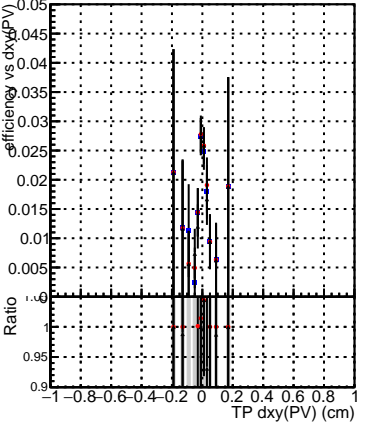

Efficiency vs Dxy(PV)

Efficiency vs Dxy(PV) - Legend

- DQM\_mkFit\_TTbarPU50\_extractedGeoms\_rescaleError100
- DQM\_mkFit\_TTbarPU50\_extractedGeoms\_rescaleError100\_pTCutOverlap0p0
- DQM\_mkFit\_TTbarPU50\_extractedGeoms\_rescaleError100\_pTCutOverlap0p0\_dynamicChi2CutOverlap

Efficiency vs Dz(PV)

Efficiency vs Dz(PV)