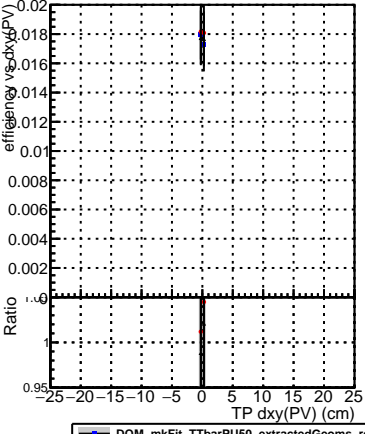

Efficiency vs Dxy(PV)

Efficiency vs Dxy(PV) - Legend

- DQM\_mkFit\_TTbarPU50\_extractedGeoms\_rescaleError100
- DQM\_mkFit\_TTbarPU50\_extractedGeoms\_rescaleError100\_pTCutOverlap0p0
- DQM\_mkFit\_TTbarPU50\_extractedGeoms\_rescaleError100\_pTCutOverlap0p0\_dynamicChi2CutOverlap

Efficiency vs Dz(PV)

Efficiency vs Dz(PV)