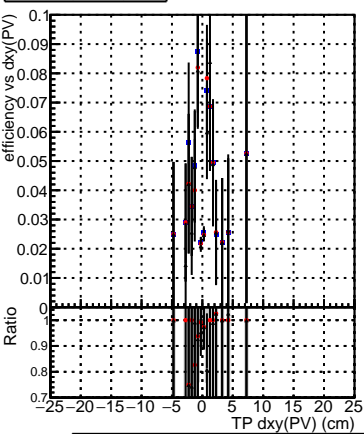

Efficiency vs Dxy(PV)

Efficiency vs Dxy(PV) Legend:
- Blue squares: DQM_mkFit_TTbarPU50_extractedGeoms_rescaleError100
- Red circles: DQM_mkFit_TTbarPU50_extractedGeoms_rescaleError100_pTCutOverlap0p0
- Black triangles: DQM_mkFit_TTbarPU50_extractedGeoms_rescaleError100_pTCutOverlap0p0_dynamicChi2CutOverlap

Efficiency vs Dz(PV)

Efficiency vs Dz(PV)