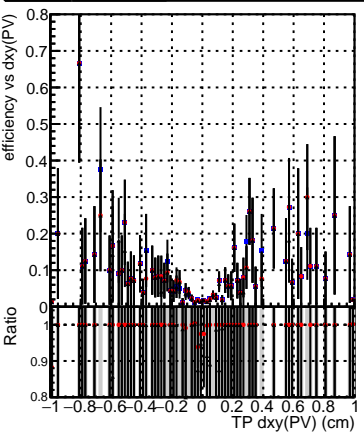

Efficiency vs Dxy(PV)

Efficiency vs Dxy(PV) Legend:
- Blue squares: DQM_mkFit_TTbarPU50_extractedGeoms_rescaleError100
- Red circles: DQM_mkFit_TTbarPU50_extractedGeoms_rescaleError100_pTCutOverlap0p0
- Black triangles: DQM_mkFit_TTbarPU50_extractedGeoms_rescaleError100_pTCutOverlap0p0_dynamicChi2CutOverlap

Efficiency vs Dz(PV)

Efficiency vs Dz(PV)