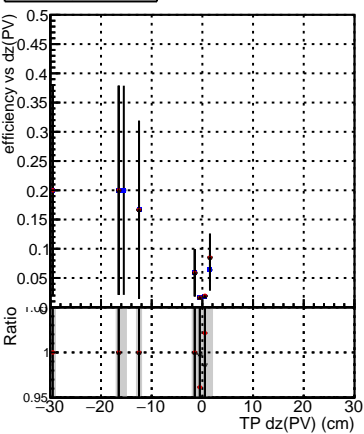

Efficiency vs Dxy(PV)

Efficiency vs Dxy(PV) Legend:
- Blue squares: DQM_mkFit_TTbarPU50_extractedGeoms_rescaleError100
- Red circles: DQM_mkFit_TTbarPU50_extractedGeoms_rescaleError100_pTCutOverlap0p0
- Black triangles: DQM_mkFit_TTbarPU50_extractedGeoms_rescaleError100_pTCutOverlap0p0_dynamicChi2CutOverlap

Efficiency vs Dz(PV)

Efficiency vs Dz(PV)