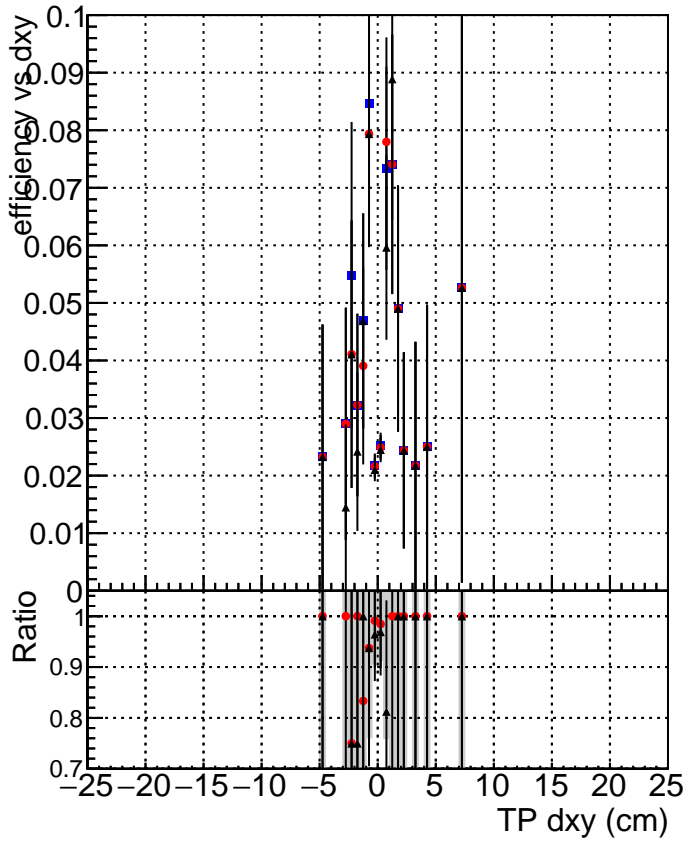

Efficiency vs Dxy

Efficiency vs Dz

- DQM_mkFit_TTbarPU50_extractedGeoms_rescaleError100
- DQM_mkFit_TTbarPU50_extractedGeoms_rescaleError100_pTCutOverlap0p0
- ▲ DQM_mkFit_TTbarPU50_extractedGeoms_rescaleError100_pTCutOverlap0p0_dynamicChi2CutOverlap