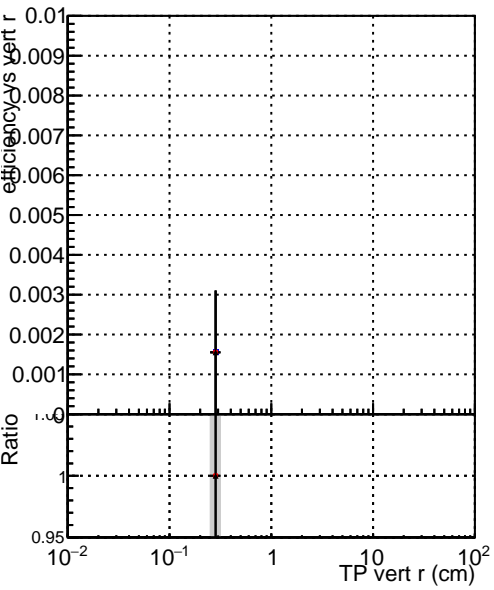

Efficiency vs vertpos

Efficiency vs TP vert z

- DQM_mkFit_TTbarPU50_extractedGeoms_rescaleError100
- DQM_mkFit_TTbarPU50_extractedGeoms_rescaleError100_pTCutOverlap0p0
- DQM_mkFit_TTbarPU50_extractedGeoms_rescaleError100_pTCutOverlap0p0_dynamicChi2CutOverlap

Efficiency vs. sim PV z