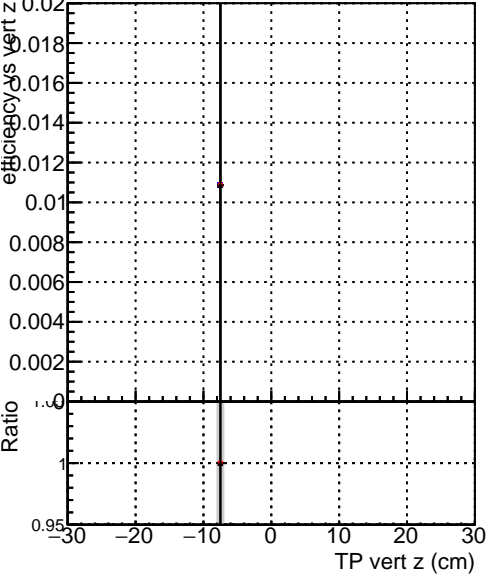

Efficiency vs vertpos

Efficiency vs TP vert z

- DQM_mkFit_TTbarPU50_extractedGeoms_rescaleError100
- DQM_mkFit_TTbarPU50_extractedGeoms_rescaleError100_pTCutOverlap0p0
- DQM_mkFit_TTbarPU50_extractedGeoms_rescaleError100_pTCutOverlap0p0_dynamicChi2CutOverlap

Efficiency vs. sim PV z