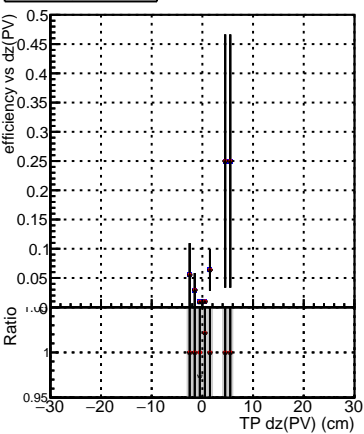

Efficiency vs Dxy(PV)

Efficiency vs Dxy(PV) plot legend

- DQM_mkFit_TTbarPU50_extractedGeoms_rescaleError100
- DQM_mkFit_TTbarPU50_extractedGeoms_rescaleError100_pTCutOverlap0p0
- DQM_mkFit_TTbarPU50_extractedGeoms_rescaleError100_pTCutOverlap0p0_dynamicChi2CutOverlap

Efficiency vs Dz(PV)

Efficiency vs Dz(PV)