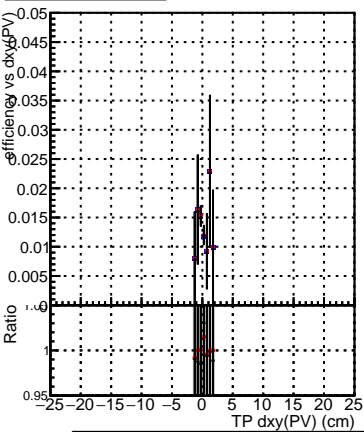

Efficiency vs Dxy(PV)

Efficiency vs Dxy(PV) plot legend

- DQM_mkFit_TTbarPU50_extractedGeoms_rescaleError100
- DQM_mkFit_TTbarPU50_extractedGeoms_rescaleError100_pTCutOverlap0p0
- DQM_mkFit_TTbarPU50_extractedGeoms_rescaleError100_pTCutOverlap0p0_dynamicChi2CutOverlap

Efficiency vs Dz(PV)

Efficiency vs Dz(PV)