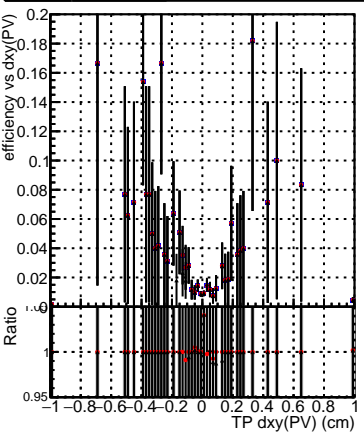

Efficiency vs Dxy(PV)

Efficiency vs Dxy(PV) plot legend

- DQM_mkFit_TTbarPU50_extractedGeoms_rescaleError100
- DQM_mkFit_TTbarPU50_extractedGeoms_rescaleError100_pTCutOverlap0p0
- DQM_mkFit_TTbarPU50_extractedGeoms_rescaleError100_pTCutOverlap0p0_dynamicChi2CutOverlap

Efficiency vs Dz(PV)

Efficiency vs Dz(PV)